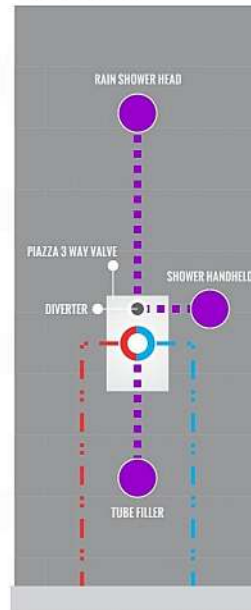

- 1 - UPPER END OUTLET PIPE INTERFACE
- 2 - MOUNTING FIXED HOLE
- 3 - DIVERTER
- 4 - HOT WATER PIPE INTERFACE
- 5 - COLD WATER PIPE INTERFACE
- 6 - LOWER END OUTLET INTERFACE

CONFIG.01

RAIN SHOWER W/HANDHELD

CONFIG.02

RAIN SHOWER W/TUB FILLER

CONFIG.03

RAIN SHOWER W/BODY JETS

RONDO 3 WAY VALVE (ARRS3V)

CONFIG.01

RAIN SHOWER W/HANDHELD AND TUB FILLER

CONFIG.02

RAIN SHOWER W/HANDHELD AND MASSAGE BODY JETS

CONFIG.03

RAIN SHOWER W/TUBE FILLER AND MASSAGE BODY JETS

- 1 - UPPER END OUTLET PIPE INTERFACE
- 2 - MOUNTING FIXED HOLE
- 3 - DIVERTER
- 4 - HOT WATER PIPE INTERFACE
- 5 - LOWER END OUTLET INTERFACE
- 6 - HANDHELD SHOWER CONNECTION PORT
- 7 - COLD WATER PIPE INTERFACE

CONFIG.01

RAIN SHOWER W/HANDHELD AND TUB FILLER

CONFIG.02

RAIN SHOWER W/HANDHELD AND MASSAGE BODY JETS

CONFIG.03

RAIN SHOWER W/TUBE FILLER AND MASSAGE BODY JETS