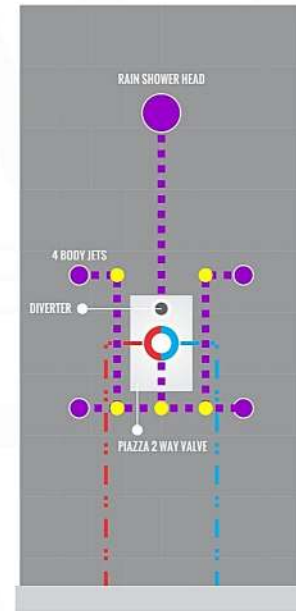

RONDO 3 WAY VALVE (ARRS3V)

RONDO 2 WAY VALVE (ARRS2V)

CONFIG.01

RAIN SHOWER W/HANDHELD

CONFIG.02

RAIN SHOWER W/TUB FILLER

CONFIG.03

RAIN SHOWER W/BODY JETS

- 1 - UPPER END OUTLET PIPE INTERFACE
- 2 - MOUNTING FIXED HOLE
- 3 - DIVERTER
- 4 - HOT WATER PIPE INTERFACE
- 5 - COLD WATER PIPE INTERFACE
- 6 - LOWER END OUTLET INTERFACE

CONFIG.01

RAIN SHOWER W/HANDHELD

CONFIG.02

RAIN SHOWER W/TUB FILLER

CONFIG.03

RAIN SHOWER W/BODY JETS

RONDO 3 WAY VALVE (ARRS3V)

CONFIG.01

RAIN SHOWER W/HANDHELD AND TUB FILLER

CONFIG.02

RAIN SHOWER W/HANDHELD AND MASSAGE BODY JETS

CONFIG.03

RAIN SHOWER W/TUBE FILLER AND MASSAGE BODY JETS

- 1 - UPPER END OUTLET PIPE INTERFACE
- 2 - MOUNTING FIXED HOLE
- 3 - DIVERTER
- 4 - HOT WATER PIPE INTERFACE
- 5 - LOWER END OUTLET INTERFACE
- 6 - HANDHELD SHOWER CONNECTION PORT
- 7 - COLD WATER PIPE INTERFACE