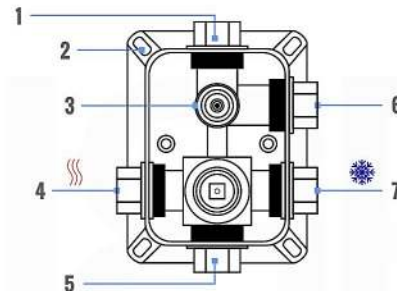

- 1 - UPPER END OUTLET PIPE INTERFACE
- 2 - MOUNTING FIXED HOLE
- 3 - DIVERTER
- 4 - HOT WATER PIPE INTERFACE
- 5 - COLD WATER PIPE INTERFACE
- 6 - LOWER END OUTLET INTERFACE

CONFIG.01

RAIN SHOWER W/HANDHELD

CONFIG.02

RAIN SHOWER W/TUB FILLER

CONFIG.03

RAIN SHOWER W/BODY JETS

RONDO 3 WAY VALVE (ARRS3V)

CONFIG.01

RAIN SHOWER W/HANDHELD AND TUB FILLER

CONFIG.02

RAIN SHOWER W/HANDHELD AND MASSAGE BODY JETS

CONFIG.03

RAIN SHOWER W/TUBE FILLER AND MASSAGE BODY JETS

- 1 - UPPER END OUTLET PIPE INTERFACE
- 2 - MOUNTING FIXED HOLE
- 3 - DIVERTER
- 4 - HOT WATER PIPE INTERFACE
- 5 - LOWER END OUTLET INTERFACE
- 6 - HANDHELD SHOWER CONNECTION PORT
- 7 - COLD WATER PIPE INTERFACE