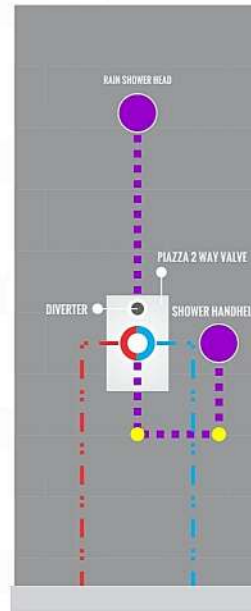

RONDO 3 WAY VALVE (ARRS3V)

RONDO 2 WAY VALVE (ARRS2V)

CONFIG.01

RAIN SHOWER W/HANDHELD

CONFIG.02

RAIN SHOWER W/TUB FILLER

CONFIG.03

RAIN SHOWER W/BODY JETS

- 1 - UPPER END OUTLET PIPE INTERFACE
- 2 - MOUNTING FIXED HOLE
- 3 - DIVERTER
- 4 - HOT WATER PIPE INTERFACE
- 5 - COLD WATER PIPE INTERFACE
- 6 - LOWER END OUTLET INTERFACE

CONFIG.01

RAIN SHOWER W/HANDHELD

RAIN SHOWER W/HANDHELD AND MASSAGE BODY JETS

CONFIG.03

RAIN SHOWER W/TUBE FILLER AND MASSAGE BODY JETS

- 1 - UPPER END OUTLET PIPE INTERFACE
- 2 - MOUNTING FIXED HOLE
- 3 - DIVERTER
- 4 - HOT WATER PIPE INTERFACE
- 5 - LOWER END OUTLET INTERFACE
- 6 - HANDHELD SHOWER CONNECTION PORT
- 7 - COLD WATER PIPE INTERFACE