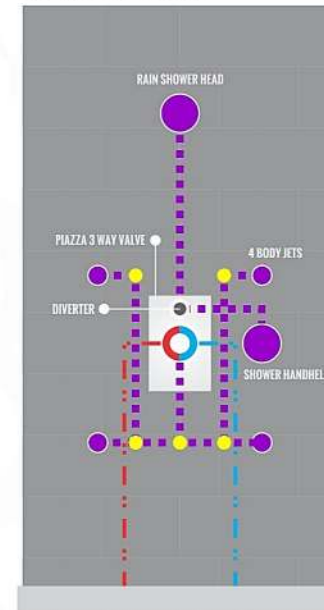

- 1 - UPPER END OUTLET PIPE INTERFACE
- 2 - MOUNTING FIXED HOLE
- 3 - DIVERTER
- 4 - HOT WATER PIPE INTERFACE
- 5 - COLD WATER PIPE INTERFACE
- 6 - LOWER END OUTLET INTERFACE

CONFIG.01

RAIN SHOWER W/HANDHELD

CONFIG.02

RAIN SHOWER W/TUB FILLER

CONFIG.03

RAIN SHOWER W/BODY JETS

RONDO 3 WAY VALVE (ARRS3V)

CONFIG.01

RAIN SHOWER W/HANDHELD AND TUB FILLER

CONFIG.02

RAIN SHOWER W/HANDHELD AND MASSAGE BODY JETS

CONFIG.03

RAIN SHOWER W/TUBE FILLER AND MASSAGE BODY JETS

- 1 - UPPER END OUTLET PIPE INTERFACE
- 2 - MOUNTING FIXED HOLE
- 3 - DIVERTER
- 4 - HOT WATER PIPE INTERFACE
- 5 - LOWER END OUTLET INTERFACE
- 6 - HANDHELD SHOWER CONNECTION PORT
- 7 - COLD WATER PIPE INTERFACE

CONFIG.01

RAIN SHOWER W/HANDHELD AND TUB FILLER

CONFIG.02

RAIN SHOWER W/HANDHELD AND MASSAGE BODY JETS

CONFIG.03

RAIN SHOWER W/TUBE FILLER AND MASSAGE BODY JETS