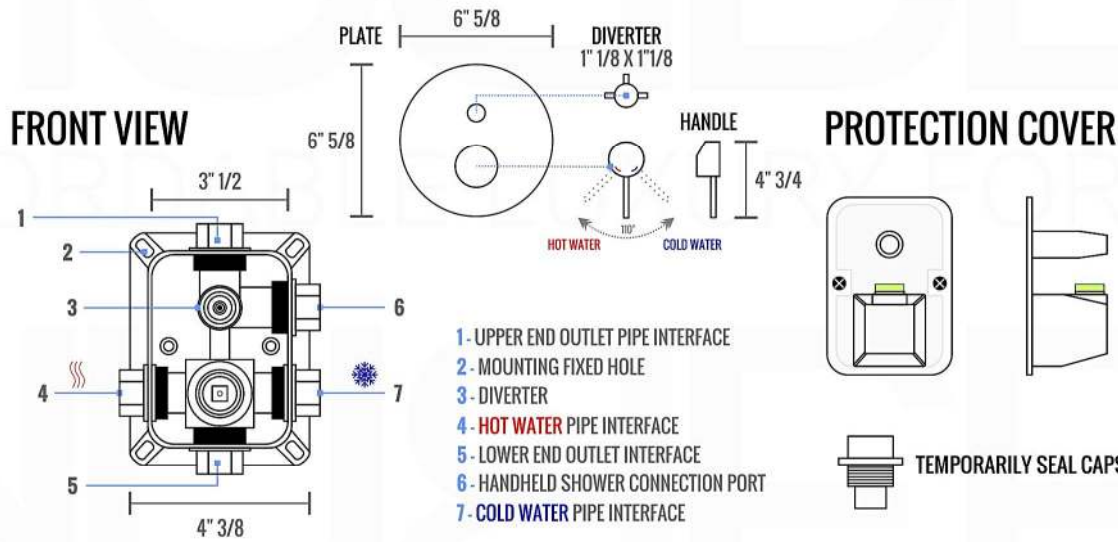

RONDO 3 WAY VALVE (ARRS3V)

RONDO 2 WAY VALVE (ARRS2V)

CONFIG.01

RAIN SHOWER W/HANDHELD

CONFIG.02

RAIN SHOWER W/TUB FILLER

CONFIG.03

RAIN SHOWER W/BODY JETS

- 1 - UPPER END OUTLET PIPE INTERFACE
- 2 - MOUNTING FIXED HOLE
- 3 - DIVERTER
- 4 - HOT WATER PIPE INTERFACE
- 5 - COLD WATER PIPE INTERFACE
- 6 - LOWER END OUTLET INTERFACE

CONFIG.01

RAIN SHOWER W/HANDHELD

RAIN SHOWER W/HANDHELD AND MASSAGE BODY JETS

CONFIG.03

RAIN SHOWER W/TUBE FILLER AND MASSAGE BODY JETS

- 1 - UPPER END OUTLET PIPE INTERFACE
- 2 - MOUNTING FIXED HOLE
- 3 - DIVERTER
- 4 - HOT WATER PIPE INTERFACE
- 5 - LOWER END OUTLET INTERFACE
- 6 - HANDHELD SHOWER CONNECTION PORT
- 7 - COLD WATER PIPE INTERFACE