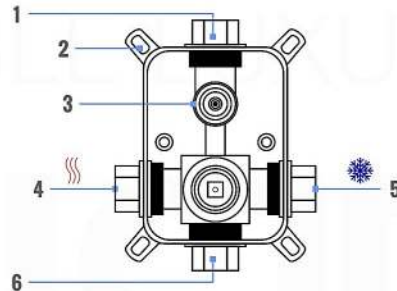

RONDO 3 WAY VALVE (ARRS3V)

RONDO 2 WAY VALVE (ARRS2V)

CONFIG.01

RAIN SHOWER W/HANDHELD

CONFIG.02

RAIN SHOWER W/TUB FILLER

CONFIG.03

RAIN SHOWER W/BODY JETS

- 1 - UPPER END OUTLET PIPE INTERFACE
- 2 - MOUNTING FIXED HOLE
- 3 - DIVERTER
- 4 - HOT WATER PIPE INTERFACE
- 5 - COLD WATER PIPE INTERFACE
- 6 - LOWER END OUTLET INTERFACE

CONFIG.01

RAIN SHOWER W/HANDHELD

CONFIG.02

RAIN SHOWER W/TUB FILLER

CONFIG.03

RAIN SHOWER W/BODY JETS

RONDO 3 WAY VALVE (ARRS3V)

CONFIG.01

RAIN SHOWER W/HANDHELD AND TUB FILLER

CONFIG.02

RAIN SHOWER W/HANDHELD AND MASSAGE BODY JETS

CONFIG.03

RAIN SHOWER W/TUBE FILLER AND MASSAGE BODY JETS

- 1 - UPPER END OUTLET PIPE INTERFACE
- 2 - MOUNTING FIXED HOLE
- 3 - DIVERTER
- 4 - HOT WATER PIPE INTERFACE
- 5 - LOWER END OUTLET INTERFACE
- 6 - HANDHELD SHOWER CONNECTION PORT
- 7 - COLD WATER PIPE INTERFACE