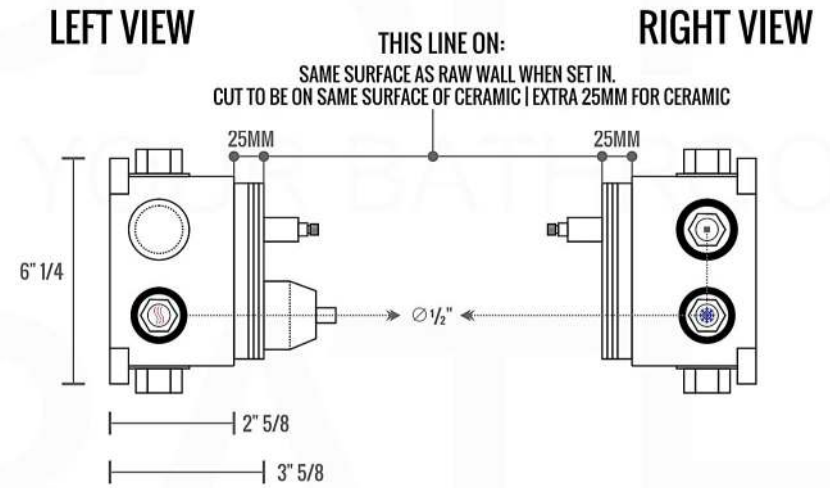

RONDO 3 WAY VALVE (ARRS3V)

RONDO 2 WAY VALVE (ARRS2V)

CONFIG.01

RAIN SHOWER W/HANDHELD

CONFIG.02

RAIN SHOWER W/TUB FILLER

CONFIG.03

RAIN SHOWER W/BODY JETS

- 1 - UPPER END OUTLET PIPE INTERFACE
- 2 - MOUNTING FIXED HOLE
- 3 - DIVERTER
- 4 - HOT WATER PIPE INTERFACE
- 5 - COLD WATER PIPE INTERFACE
- 6 - LOWER END OUTLET INTERFACE

CONFIG.01

RAIN SHOWER W/HANDHELD