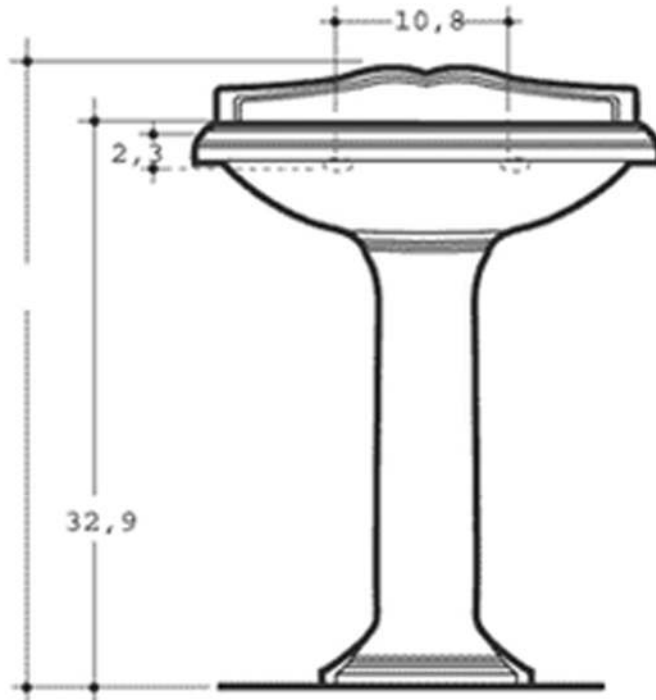

 Whitehaus®

AR834-AR805

**Inside Dimensions:
20 1/2" x 14" x 6"**

LIVE WITH STYLE!