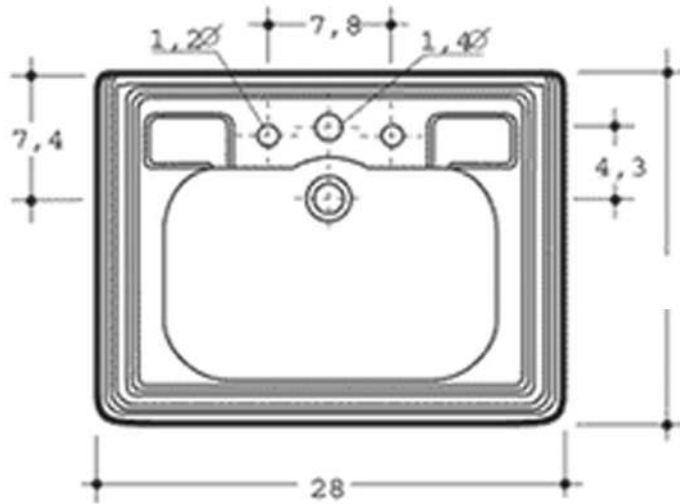

 Whitehaus®

AR834-AR805

**Inside Dimensions:
20 1/2" x 14" x 6"**

LIVE WITH STYLE!