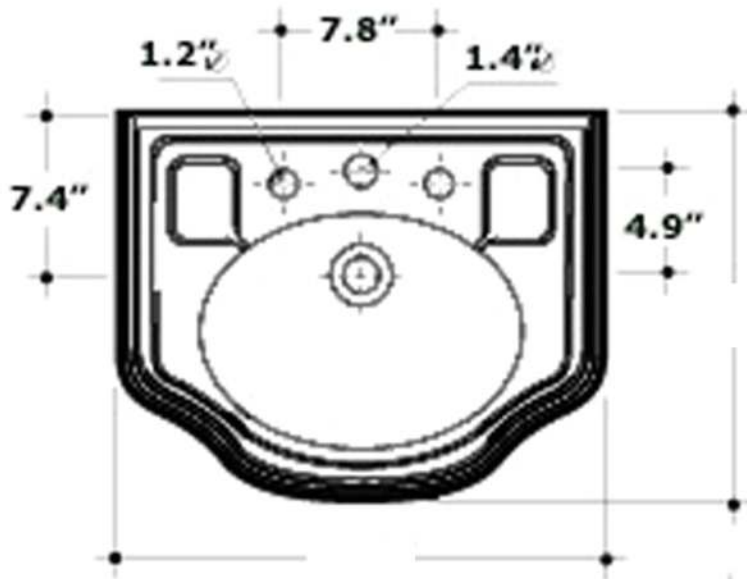

Whitehaus®

AR814-AR815

**Inside Dimensions:
16" x 11 1/4" x 6"**

LIVE WITH STYLE!