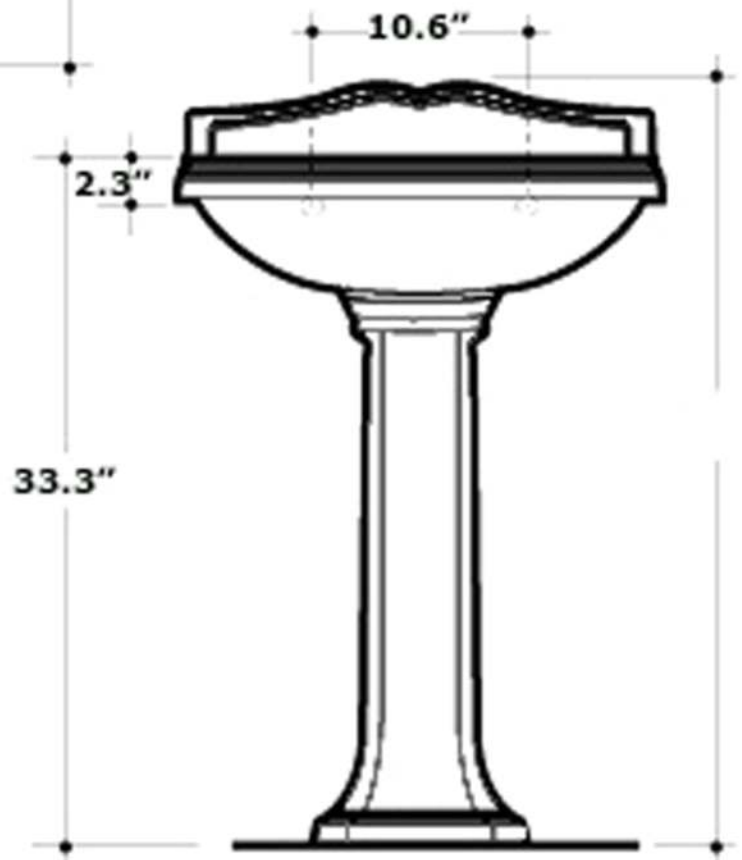

Whitehaus®

AR814-AR815

**Inside Dimensions:
16" x 11 1/4" x 6"**

LIVE WITH STYLE!