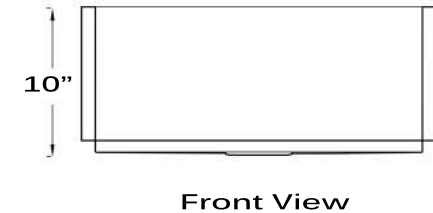

## 16 Gauge Stainless Farmhouse Apron Sink

MODEL:  
**Apron2420-SR-16**

Overall Dimensions	Large Bowl	Apron Height	Bowl Depth	Drain Dimensions
24" x 21.5" on corner 24" x 22.25" on center	22"x 18"	9"	10"	3.5" Opening

### Features:

- Premium 304, 16 gauge Stainless Steel Kitchen Sink
- 10" Bowl Depth
- Brushed Satin Finish
- Limited Lifetime Manufacturers Warranty
- Insulated to Reduce Condensation
- Rubber Padding is Applied for Noise Reduction
- Nominal Dimensions, Custom Cabinets Required
- Template Not Included