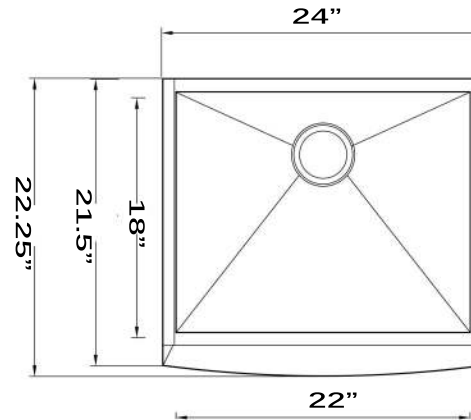

## 16 Gauge Stainless Farmhouse Apron Sink

MODEL:  
**Apron2420-SR-16**

Overall Dimensions	Large Bowl	Apron Height	Bowl Depth	Drain Dimensions
24" x 21.5" on corner 24" x 22.25" on center	22"x 18"	9"	10"	3.5" Opening

### Features:

- Premium 304, 16 gauge Stainless Steel Kitchen Sink
- 10" Bowl Depth
- Brushed Satin Finish
- Limited Lifetime Manufacturers Warranty
- Insulated to Reduce Condensation
- Rubber Padding is Applied for Noise Reduction
- Nominal Dimensions, Custom Cabinets Required
- Template Not Included