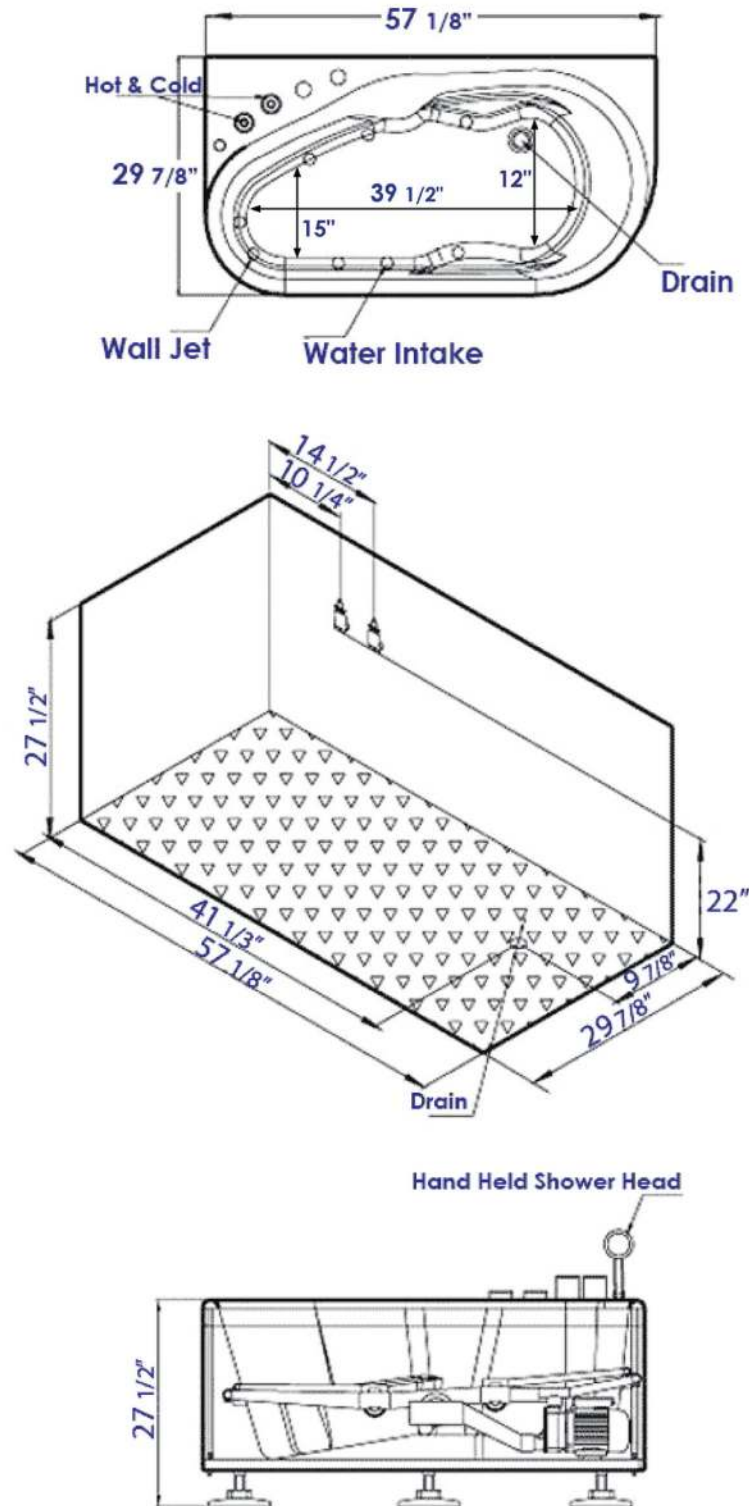

AM175-L

57" White Acrylic Corner Jetted Whirlpool Bathtub
w/ Fixtures

EAGO USA

Note: All product dimensions are approximate and should be verified on site prior to installation.
Visit www.EAGOUSA.com for more information.