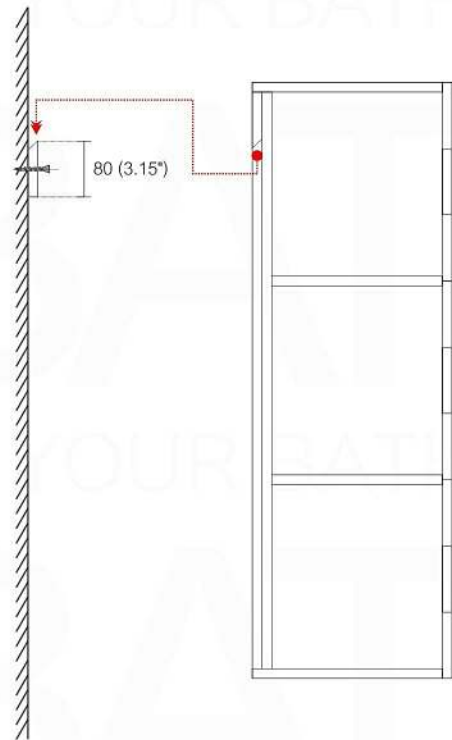

Bliss Bathroom Linen Side Cabinet

Bathroom storage cabinets can be stacked or mounted as a single cabinet on the bathroom wall. This type of storage cabinet can be filled with everything from towels to extra toiletries. Bliss Storage cabinets are often wall-mounted for convenience and ease of use.

Find the Correct Mounting Position

Using a stud finder, mark the location of the wall studs in the area where you want to hang your wall-mounted bathroom cabinet. Hanging your cabinet on wall studs will ensure that your cabinet will not collapse off of the wall when you place any heavier items in it. If the pre-drilled holes not match the wall studs, additional holes can be drilled on the Wood Bar or Linen Cabinet.

FRONT VIEW

SKU: ALT24

SKU: SLBS28

SKU: SLBS59

CUT SIDE VIEW

SKU	Dimensions:	width	depth	height	Description
ALT24	inches	13.75"	5.25"	23.6"	2 Large Storage Areas w/ Soft Closing Doors
SLBS28		12.6"	12"	27.6"	2 Large Storage Areas w/ Soft Closing Doors
SLBS59		17.75"	12"	59.1"	3 Large Storage Areas w/ Soft Closing Doors

ALT24	mm	349	133	600	2 Large Storage Areas w/ Soft Closing Doors
SLBS28		321	305	702	2 Large Storage Areas w/ Soft Closing Doors
SLBS59		451	305	1502	3 Large Storage Areas w/ Soft Closing Doors

NOTE: DIMENSIONS AND TECHNICAL DETAILS ARE SUBJECT TO CHANGE WITHOUT NOTICE