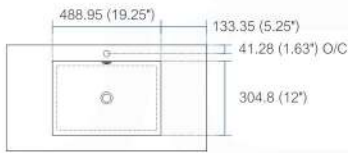

CISCO AC30

Sink: BSL30SINK

Dimensions:	width	depth	height
inches	29.5"	18.5"	34.875"
mm	749	470	886

NOTE: DIMENSIONS AND TECHNICAL DETAILS ARE SUBJECT TO CHANGE WITHOUT NOTICE

Vanity Installation

1. Remove all the parts from the box and assemble the Console.
2. Add a dap of silicone to the corners of the Console.
3. Gently position and align Counter top Sink onto Vanity.

NOTE: DIMENSIONS AND TECHNICAL DETAILS ARE SUBJECT TO CHANGE WITHOUT NOTICE

product code
BSL16SINK
Thickness: 9.53 (0.38")

Dimensions:	width	length	height	depth
inches	16.0"	16.0"	4.0"	3.38"
mm	406.4	406.4	101.6	85.73

product code
BSL18SINK
Thickness: 9.53 (0.38")

Dimensions:	width	length	height	depth
inches	18.0"	10.25"	4.0"	3.38"
mm	457.2	257.18	101.6	85.73

product code
BSL24SINK
Thickness: 9.53 (0.38")

Dimensions:	width	length	height	depth
inches	23.63"	18.5"	4.0"	4.0"
mm	600.08	469.9	101.6	101.6

product code
BSL30SINK
Thickness: 9.53 (0.38")

Dimensions:	width	length	height	depth
inches	29.5"	18.5"	4.0"	4.0"
mm	749.3	469.9	101.6	101.6

product code
BSL36SINK
Thickness: 9.53 (0.38")

Dimensions:	width	length	height	depth
inches	35.75"	18.5"	4.0"	4.0"
mm	908.05	469.9	101.6	101.6