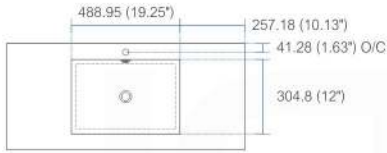

NOTE: DIMENSIONS AND TECHNICAL DETAILS ARE SUBJECT TO CHANGE WITHOUT NOTICE

product code
BSL16SINK
Thickness: 9.53 (0.38")

Dimensions:	width	length	height	depth
inches	16.0"	16.0"	4.0"	3.38"
mm	406.4	406.4	101.6	85.73

product code
BSL18SINK
Thickness: 9.53 (0.38")

Dimensions:	width	length	height	depth
inches	18.0"	10.25"	4.0"	3.38"
mm	457.2	257.18	101.6	85.73

product code
BSL24SINK
Thickness: 9.53 (0.38")

Dimensions:	width	length	height	depth
inches	23.63"	18.5"	4.0"	4.0"
mm	600.08	469.9	101.6	101.6

product code
BSL30SINK
Thickness: 9.53 (0.38")

Dimensions:	width	length	height	depth
inches	29.5"	18.5"	4.0"	4.0"
mm	749.3	469.9	101.6	101.6

product code
BSL36SINK
Thickness: 9.53 (0.38")

Dimensions:	width	length	height	depth
inches	35.75"	18.5"	4.0"	4.0"
mm	908.05	469.9	101.6	101.6

product code
BSL40SINK
Thickness: 9.53 (0.38")

Dimensions:	width	length	height	depth
inches	39.5"	18.5"	4.0"	4.0"
mm	1003.3	469.9	101.6	101.6

product code
BSL48SINK
Thickness: 9.53 (0.38")

Dimensions:	width	length	height	depth
inches	47.25"	18.5"	4.0"	4.0"
mm	1200.15	469.9	101.6	101.6