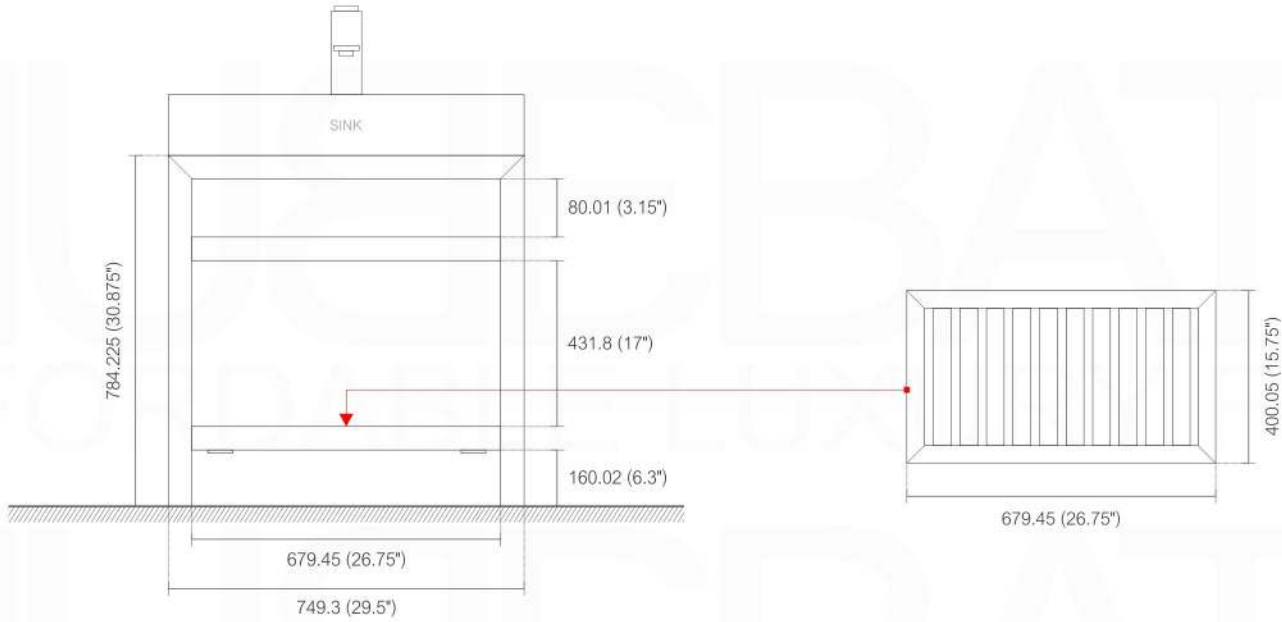

CISCO AC30

Sink: BSL30SINK

Dimensions:	width	depth	height
inches	29.5"	18.5"	34.875"
mm	749	470	886

NOTE: DIMENSIONS AND TECHNICAL DETAILS ARE SUBJECT TO CHANGE WITHOUT NOTICE

Vanity Installation

1. Remove all the parts from the box and assemble the Console.
2. Add a dap of silicone to the corners of the Console.
3. Gently position and align Counter top Sink onto Vanity.

NOTE: DIMENSIONS AND TECHNICAL DETAILS ARE SUBJECT TO CHANGE WITHOUT NOTICE

product code
BSL16SINK
Thickness: 9.53 (0.38")

Dimensions:	width	length	height	depth
inches	16.0"	16.0"	4.0"	3.38"
mm	406.4	406.4	101.6	85.73

product code
BSL18SINK
Thickness: 9.53 (0.38")

Dimensions:	width	length	height	depth
inches	18.0"	10.25"	4.0"	3.38"
mm	457.2	257.18	101.6	85.73

product code
BSL24SINK
Thickness: 9.53 (0.38")

Dimensions:	width	length	height	depth
inches	23.63"	18.5"	4.0"	4.0"
mm	600.08	469.9	101.6	101.6

product code
BSL30SINK
Thickness: 9.53 (0.38")

Dimensions:	width	length	height	depth
inches	29.5"	18.5"	4.0"	4.0"
mm	749.3	469.9	101.6	101.6

product code
BSL36SINK
Thickness: 9.53 (0.38")

Dimensions:	width	length	height	depth
inches	35.75"	18.5"	4.0"	4.0"
mm	908.05	469.9	101.6	101.6