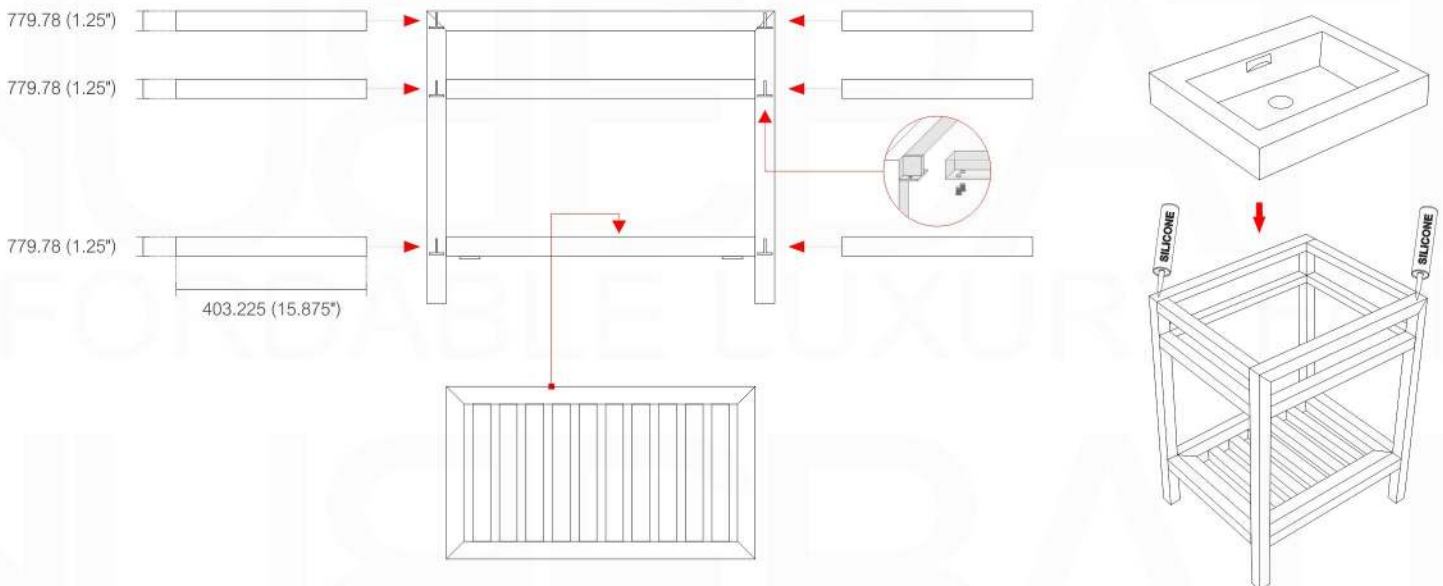

CISCO AC30

Sink: BSL30SINK

Dimensions:	width	depth	height
inches	29.5"	18.5"	34.875"
mm	749	470	886

NOTE: DIMENSIONS AND TECHNICAL DETAILS ARE SUBJECT TO CHANGE WITHOUT NOTICE

Vanity Installation

1. Remove all the parts from the box and assemble the Console.
2. Add a dap of silicone to the corners of the Console.
3. Gently position and align Counter top Sink onto Vanity.

NOTE: DIMENSIONS AND TECHNICAL DETAILS ARE SUBJECT TO CHANGE WITHOUT NOTICE

product code
BSL16SINK
Thickness: 9.53 (0.38")

Dimensions:	width	length	height	depth
inches	16.0"	16.0"	4.0"	3.38"
mm	406.4	406.4	101.6	85.73

product code
BSL18SINK
Thickness: 9.53 (0.38")

Dimensions:	width	length	height	depth
inches	18.0"	10.25"	4.0"	3.38"
mm	457.2	257.18	101.6	85.73

product code
BSL24SINK
Thickness: 9.53 (0.38")

Dimensions:	width	length	height	depth
inches	23.63"	18.5"	4.0"	4.0"
mm	600.08	469.9	101.6	101.6

product code
BSL30SINK
Thickness: 9.53 (0.38")

Dimensions:	width	length	height	depth
inches	29.5"	18.5"	4.0"	4.0"
mm	749.3	469.9	101.6	101.6

product code
BSL36SINK
Thickness: 9.53 (0.38")

Dimensions:	width	length	height	depth
inches	35.75"	18.5"	4.0"	4.0"
mm	908.05	469.9	101.6	101.6