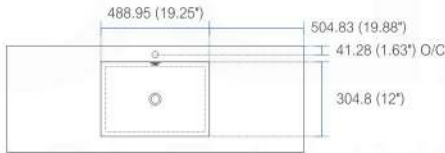

product code
BSL18SINK
Thickness: 9.53 (0.38")

Dimensions:	width	length	height	depth
inches	18.0"	10.25"	4.0"	3.38"
mm	457.2	257.18	101.6	85.73

product code
BSL24SINK
Thickness: 9.53 (0.38")

Dimensions:	width	length	height	depth
inches	23.63"	18.5"	4.0"	4.0"
mm	600.08	469.9	101.6	101.6

product code
BSL30SINK
Thickness: 9.53 (0.38")

Dimensions:	width	length	height	depth
inches	29.5"	18.5"	4.0"	4.0"
mm	749.3	469.9	101.6	101.6

product code
BSL36SINK
Thickness: 9.53 (0.38")

Dimensions:	width	length	height	depth
inches	35.75"	18.5"	4.0"	4.0"
mm	908.05	469.9	101.6	101.6

product code
BSL40SINK
Thickness: 9.53 (0.38")

Dimensions:	width	length	height	depth
inches	39.5"	18.5"	4.0"	4.0"
mm	1003.3	469.9	101.6	101.6

product code
BSL48SINK
Thickness: 9.53 (0.38")

Dimensions:	width	length	height	depth
inches	47.25"	18.5"	4.0"	4.0"
mm	1200.15	469.9	101.6	101.6

product code
BSL60SSINK
Thickness: 9.53 (0.38")

Dimensions:	width	length	height	depth
inches	59"	18.5"	4.0"	4.0"
mm	1498.6	469.9	101.6	101.6

product code
BSL60DSINK
Thickness: 9.53 (0.38")

Dimensions:	width	length	height	depth
inches	59"	18.5"	4.0"	3.75"
mm	1498.6	469.9	101.6	95.25