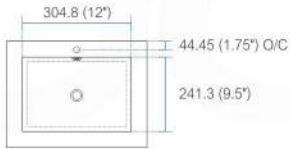

CISCO AC30

Sink: BSL30SINK

Dimensions:	width	depth	height
inches	29.5"	18.5"	34.875"
mm	749	470	886

NOTE: DIMENSIONS AND TECHNICAL DETAILS ARE SUBJECT TO CHANGE WITHOUT NOTICE

Vanity Installation

1. Remove all the parts from the box and assemble the Console.
2. Add a dap of silicone to the corners of the Console.
3. Gently position and align Counter top Sink onto Vanity.

NOTE: DIMENSIONS AND TECHNICAL DETAILS ARE SUBJECT TO CHANGE WITHOUT NOTICE

product code
BSL16SINK
Thickness: 9.53 (0.38")

Dimensions:	width	length	height	depth
inches	16.0"	16.0"	4.0"	3.38"
mm	406.4	406.4	101.6	85.73

product code
BSL18SINK
Thickness: 9.53 (0.38")

Dimensions:	width	length	height	depth
inches	18.0"	10.25"	4.0"	3.38"
mm	457.2	257.18	101.6	85.73

product code
BSL24SINK
Thickness: 9.53 (0.38")

Dimensions:	width	length	height	depth
inches	23.63"	18.5"	4.0"	4.0"
mm	600.08	469.9	101.6	101.6

product code
BSL30SINK
Thickness: 9.53 (0.38")

Dimensions:	width	length	height	depth
inches	29.5"	18.5"	4.0"	4.0"
mm	749.3	469.9	101.6	101.6

product code
BSL36SINK
Thickness: 9.53 (0.38")

Dimensions:	width	length	height	depth
inches	35.75"	18.5"	4.0"	4.0"
mm	908.05	469.9	101.6	101.6