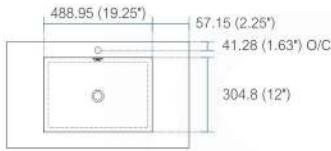

NOTE: DIMENSIONS AND TECHNICAL DETAILS ARE SUBJECT TO CHANGE WITHOUT NOTICE

product code
BSL16SINK
Thickness: 9.53 (0.38")

Dimensions:	width	length	height	depth
inches	16.0"	16.0"	4.0"	3.38"
mm	406.4	406.4	101.6	85.73

product code
BSL18SINK
Thickness: 9.53 (0.38")

Dimensions:	width	length	height	depth
inches	18.0"	10.25"	4.0"	3.38"
mm	457.2	257.18	101.6	85.73

product code
BSL24SINK
Thickness: 9.53 (0.38")

Dimensions:	width	length	height	depth
inches	23.63"	18.5"	4.0"	4.0"
mm	600.08	469.9	101.6	101.6

product code
BSL30SINK
Thickness: 9.53 (0.38")

Dimensions:	width	length	height	depth
inches	29.5"	18.5"	4.0"	4.0"
mm	749.3	469.9	101.6	101.6

product code
BSL36SINK
Thickness: 9.53 (0.38")

Dimensions:	width	length	height	depth
inches	35.75"	18.5"	4.0"	4.0"
mm	908.05	469.9	101.6	101.6

product code
BSL40SINK
Thickness: 9.53 (0.38")

Dimensions:	width	length	height	depth
inches	39.5"	18.5"	4.0"	4.0"
mm	1003.3	469.9	101.6	101.6

product code
BSL48SINK
Thickness: 9.53 (0.38")

Dimensions:	width	length	height	depth
inches	47.25"	18.5"	4.0"	4.0"
mm	1200.15	469.9	101.6	101.6