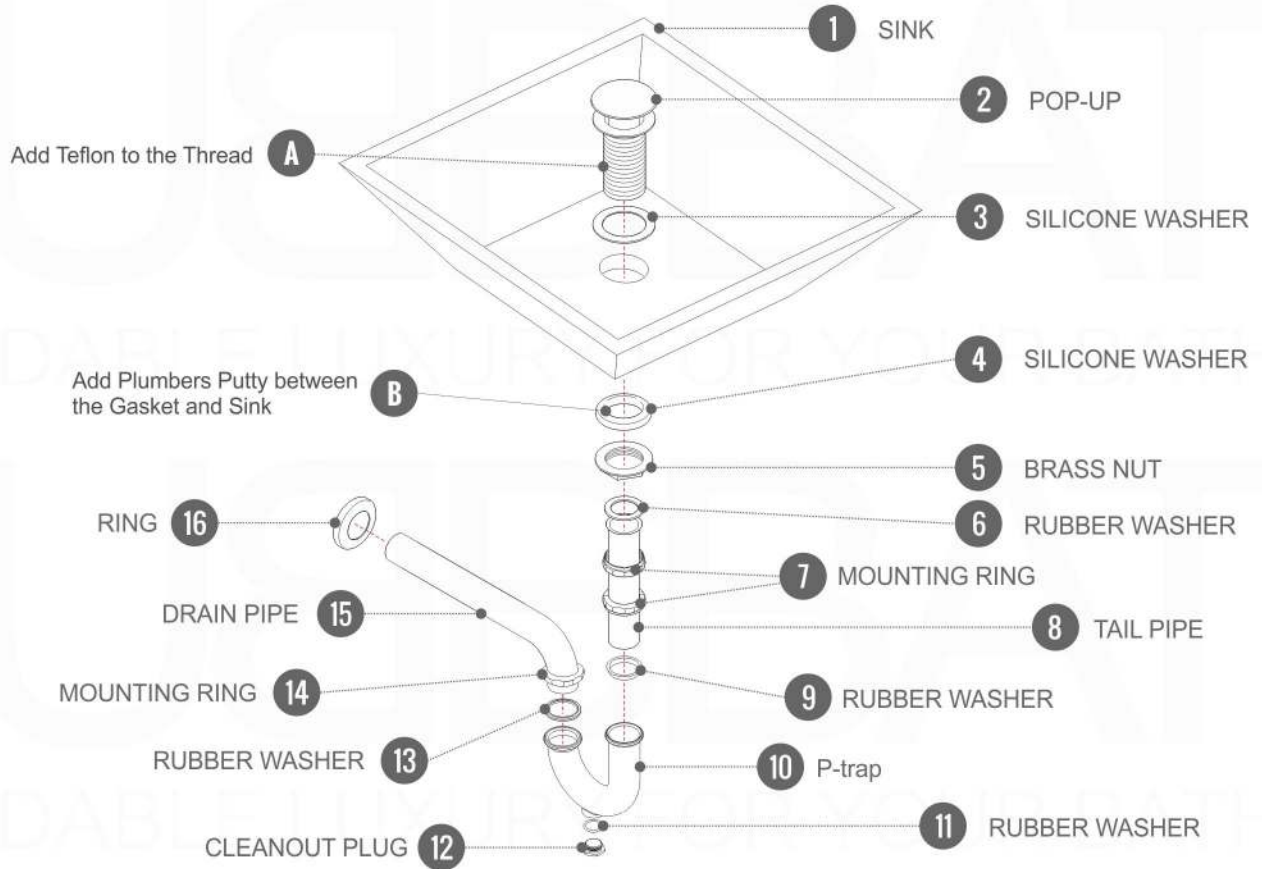

product code
BSL40SINK
Thickness: 9.53 (0.38")

Dimensions:	width	length	height	depth
inches	39.5"	18.5"	4.0"	4.0"
mm	1003.3	469.9	101.6	101.6

product code
BSL48SINK
Thickness: 9.53 (0.38")

Dimensions:	width	length	height	depth
inches	47.25"	18.5"	4.0"	4.0"
mm	1200.15	469.9	101.6	101.6

product code
BSL60SSINK
Thickness: 9.53 (0.38")

Dimensions:	width	length	height	depth
inches	59"	18.5"	4.0"	4.0"
mm	1498.6	469.9	101.6	101.6

product code
BSL60DSINK
Thickness: 9.53 (0.38")

Dimensions:	width	length	height	depth
inches	59"	18.5"	4.0"	3.75"
mm	1498.6	469.9	101.6	95.25

product code
BSL72SINK
Thickness: 9.53 (0.38")

Dimensions:	width	length	height	depth
inches	71.63"	18.5"	4.0"	4.0"
mm	1819.28	469.9	101.6	101.6

product code
BSL80SINK
Thickness: 9.53 (0.38")

Dimensions:	width	length	height	depth
inches	79"	18.5"	4.0"	4.0"
mm	2006.6	469.9	101.6	101.6

Pop-Up / P-trap Installation Instructions INSTALLATION GUIDE

FOR SINKS WITHOUT OVERFLOW
#SKU: P101N / P102N

FOR SINKS WITHOUT OVERFLOW
#SKU: P101 / P102

OR