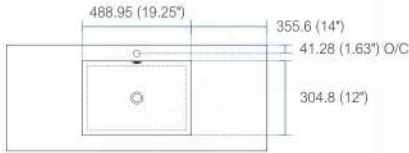

product code
BSL18SINK
Thickness: 9.53 (0.38")

Dimensions:	width	length	height	depth
inches	18.0"	10.25"	4.0"	3.38"
mm	457.2	257.18	101.6	85.73

product code
BSL24SINK
Thickness: 9.53 (0.38")

Dimensions:	width	length	height	depth
inches	23.63"	18.5"	4.0"	4.0"
mm	600.08	469.9	101.6	101.6

product code
BSL30SINK
Thickness: 9.53 (0.38")

Dimensions:	width	length	height	depth
inches	29.5"	18.5"	4.0"	4.0"
mm	749.3	469.9	101.6	101.6

product code
BSL36SINK
Thickness: 9.53 (0.38")

Dimensions:	width	length	height	depth
inches	35.75"	18.5"	4.0"	4.0"
mm	908.05	469.9	101.6	101.6

product code
BSL40SINK
Thickness: 9.53 (0.38")

Dimensions:	width	length	height	depth
inches	39.5"	18.5"	4.0"	4.0"
mm	1003.3	469.9	101.6	101.6

product code
BSL48SINK
Thickness: 9.53 (0.38")

Dimensions:	width	length	height	depth
inches	47.25"	18.5"	4.0"	4.0"
mm	1200.15	469.9	101.6	101.6

product code
BSL60SSINK
Thickness: 9.53 (0.38")

Dimensions:	width	length	height	depth
inches	59"	18.5"	4.0"	4.0"
mm	1498.6	469.9	101.6	101.6

product code
BSL60DSINK
Thickness: 9.53 (0.38")

Dimensions:	width	length	height	depth
inches	59"	18.5"	4.0"	3.75"
mm	1498.6	469.9	101.6	95.25