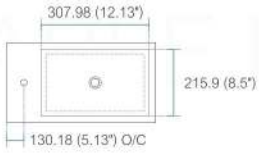

CISCO AC30

Sink: BSL30SINK

Dimensions:	width	depth	height
inches	29.5"	18.5"	34.875"
mm	749	470	886

NOTE: DIMENSIONS AND TECHNICAL DETAILS ARE SUBJECT TO CHANGE WITHOUT NOTICE

Vanity Installation

1. Remove all the parts from the box and assemble the Console.
2. Add a dap of silicone to the corners of the Console.
3. Gently position and align Counter top Sink onto Vanity.

NOTE: DIMENSIONS AND TECHNICAL DETAILS ARE SUBJECT TO CHANGE WITHOUT NOTICE

product code
BSL16SINK
Thickness: 9.53 (0.38")

Dimensions:	width	length	height	depth
inches	16.0"	16.0"	4.0"	3.38"
mm	406.4	406.4	101.6	85.73

product code
BSL18SINK
Thickness: 9.53 (0.38")

Dimensions:	width	length	height	depth
inches	18.0"	10.25"	4.0"	3.38"
mm	457.2	257.18	101.6	85.73

product code
BSL24SINK
Thickness: 9.53 (0.38")

Dimensions:	width	length	height	depth
inches	23.63"	18.5"	4.0"	4.0"
mm	600.08	469.9	101.6	101.6

product code
BSL30SINK
Thickness: 9.53 (0.38")

Dimensions:	width	length	height	depth
inches	29.5"	18.5"	4.0"	4.0"
mm	749.3	469.9	101.6	101.6

product code
BSL36SINK
Thickness: 9.53 (0.38")

Dimensions:	width	length	height	depth
inches	35.75"	18.5"	4.0"	4.0"
mm	908.05	469.9	101.6	101.6