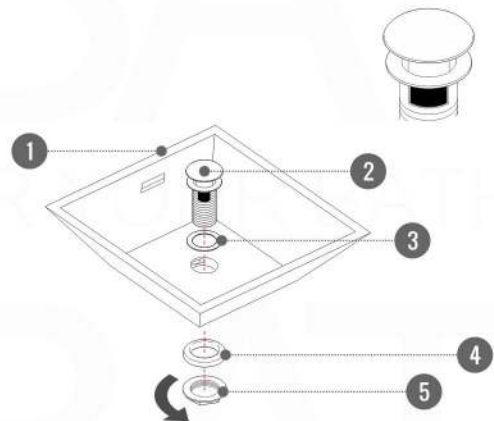

product code
BSL40SINK
Thickness: 9.53 (0.38")

Dimensions:	width	length	height	depth
inches	39.5"	18.5"	4.0"	4.0"
mm	1003.3	469.9	101.6	101.6

product code
BSL48SINK
Thickness: 9.53 (0.38")

Dimensions:	width	length	height	depth
inches	47.25"	18.5"	4.0"	4.0"
mm	1200.15	469.9	101.6	101.6

product code
BSL60SSINK
Thickness: 9.53 (0.38")

Dimensions:	width	length	height	depth
inches	59"	18.5"	4.0"	4.0"
mm	1498.6	469.9	101.6	101.6

product code
BSL60DSINK
Thickness: 9.53 (0.38")

Dimensions:	width	length	height	depth
inches	59"	18.5"	4.0"	3.75"
mm	1498.6	469.9	101.6	95.25

product code
BSL72SINK
Thickness: 9.53 (0.38")

Dimensions:	width	length	height	depth
inches	71.63"	18.5"	4.0"	4.0"
mm	1819.28	469.9	101.6	101.6

product code
BSL80SINK
Thickness: 9.53 (0.38")

Dimensions:	width	length	height	depth
inches	79"	18.5"	4.0"	4.0"
mm	2006.6	469.9	101.6	101.6

Pop-Up / P-trap Installation Instructions INSTALLATION GUIDE

FOR SINKS WITHOUT OVERFLOW
#SKU: P101N / P102N

FOR SINKS WITHOUT OVERFLOW
#SKU: P101 / P102

OR