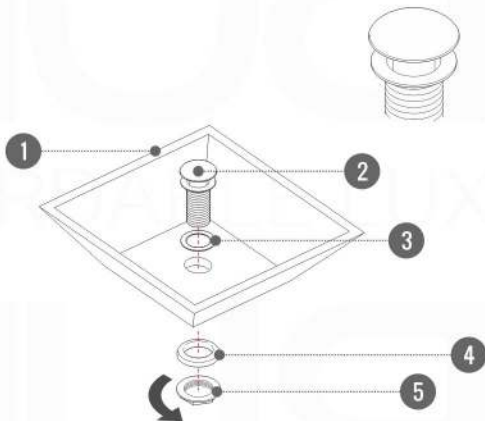

product code
BSL40SINK
Thickness: 9.53 (0.38")

Dimensions:	width	length	height	depth
inches	39.5"	18.5"	4.0"	4.0"
mm	1003.3	469.9	101.6	101.6

product code
BSL48SINK
Thickness: 9.53 (0.38")

Dimensions:	width	length	height	depth
inches	47.25"	18.5"	4.0"	4.0"
mm	1200.15	469.9	101.6	101.6

product code
BSL60SSINK
Thickness: 9.53 (0.38")

Dimensions:	width	length	height	depth
inches	59"	18.5"	4.0"	4.0"
mm	1498.6	469.9	101.6	101.6

product code
BSL60DSINK
Thickness: 9.53 (0.38")

Dimensions:	width	length	height	depth
inches	59"	18.5"	4.0"	3.75"
mm	1498.6	469.9	101.6	95.25

product code
BSL72SINK
Thickness: 9.53 (0.38")

Dimensions:	width	length	height	depth
inches	71.63"	18.5"	4.0"	4.0"
mm	1819.28	469.9	101.6	101.6

product code
BSL80SINK
Thickness: 9.53 (0.38")

Dimensions:	width	length	height	depth
inches	79"	18.5"	4.0"	4.0"
mm	2006.6	469.9	101.6	101.6

Pop-Up / P-trap Installation Instructions INSTALLATION GUIDE

FOR SINKS WITHOUT OVERFLOW
#SKU: P101N / P102N

FOR SINKS WITHOUT OVERFLOW
#SKU: P101 / P102

OR