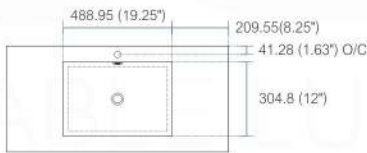

NOTE: DIMENSIONS AND TECHNICAL DETAILS ARE SUBJECT TO CHANGE WITHOUT NOTICE

product code
BSL16SINK
Thickness: 9.53 (0.38")

Dimensions:	width	length	height	depth
inches	16.0"	16.0"	4.0"	3.38"
mm	406.4	406.4	101.6	85.73

product code
BSL18SINK
Thickness: 9.53 (0.38")

Dimensions:	width	length	height	depth
inches	18.0"	10.25"	4.0"	3.38"
mm	457.2	257.18	101.6	85.73

product code
BSL24SINK
Thickness: 9.53 (0.38")

Dimensions:	width	length	height	depth
inches	23.63"	18.5"	4.0"	4.0"
mm	600.08	469.9	101.6	101.6

product code
BSL30SINK
Thickness: 9.53 (0.38")

Dimensions:	width	length	height	depth
inches	29.5"	18.5"	4.0"	4.0"
mm	749.3	469.9	101.6	101.6

product code
BSL36SINK
Thickness: 9.53 (0.38")

Dimensions:	width	length	height	depth
inches	35.75"	18.5"	4.0"	4.0"
mm	908.05	469.9	101.6	101.6

product code
BSL40SINK
Thickness: 9.53 (0.38")

Dimensions:	width	length	height	depth
inches	39.5"	18.5"	4.0"	4.0"
mm	1003.3	469.9	101.6	101.6

product code
BSL48SINK
Thickness: 9.53 (0.38")

Dimensions:	width	length	height	depth
inches	47.25"	18.5"	4.0"	4.0"
mm	1200.15	469.9	101.6	101.6