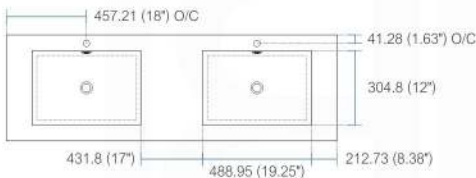

product code
BSL30SINK
Thickness: 9.53 (0.38")

Dimensions:	width	length	height	depth
inches	29.5"	18.5"	4.0"	4.0"
mm	749.3	469.9	101.6	101.6

product code
BSL36SINK
Thickness: 9.53 (0.38")

Dimensions:	width	length	height	depth
inches	35.75"	18.5"	4.0"	4.0"
mm	908.05	469.9	101.6	101.6

product code
BSL40SINK
Thickness: 9.53 (0.38")

Dimensions:	width	length	height	depth
inches	39.5"	18.5"	4.0"	4.0"
mm	1003.3	469.9	101.6	101.6

product code
BSL48SINK
Thickness: 9.53 (0.38")

Dimensions:	width	length	height	depth
inches	47.25"	18.5"	4.0"	4.0"
mm	1200.15	469.9	101.6	101.6

product code
BSL60SSINK
Thickness: 9.53 (0.38")

Dimensions:	width	length	height	depth
inches	59"	18.5"	4.0"	4.0"
mm	1498.6	469.9	101.6	101.6

product code
BSL60DSINK
Thickness: 9.53 (0.38")

Dimensions:	width	length	height	depth
inches	59"	18.5"	4.0"	3.75"
mm	1498.6	469.9	101.6	95.25

product code
BSL72SINK
Thickness: 9.53 (0.38")

Dimensions:	width	length	height	depth
inches	71.63"	18.5"	4.0"	4.0"
mm	1819.28	469.9	101.6	101.6

product code
BSL80SINK
Thickness: 9.53 (0.38")

Dimensions:	width	length	height	depth
inches	79"	18.5"	4.0"	4.0"
mm	2006.6	469.9	101.6	101.6