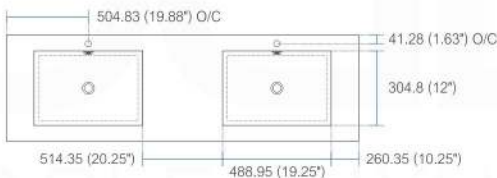

product code
BSL30SINK
Thickness: 9.53 (0.38")

Dimensions:	width	length	height	depth
inches	29.5"	18.5"	4.0"	4.0"
mm	749.3	469.9	101.6	101.6

product code
BSL36SINK
Thickness: 9.53 (0.38")

Dimensions:	width	length	height	depth
inches	35.75"	18.5"	4.0"	4.0"
mm	908.05	469.9	101.6	101.6

product code
BSL40SINK
Thickness: 9.53 (0.38")

Dimensions:	width	length	height	depth
inches	39.5"	18.5"	4.0"	4.0"
mm	1003.3	469.9	101.6	101.6

product code
BSL48SINK
Thickness: 9.53 (0.38")

Dimensions:	width	length	height	depth
inches	47.25"	18.5"	4.0"	4.0"
mm	1200.15	469.9	101.6	101.6

product code
BSL60SSINK
Thickness: 9.53 (0.38")

Dimensions:	width	length	height	depth
inches	59"	18.5"	4.0"	4.0"
mm	1498.6	469.9	101.6	101.6

product code
BSL60DSINK
Thickness: 9.53 (0.38")

Dimensions:	width	length	height	depth
inches	59"	18.5"	4.0"	3.75"
mm	1498.6	469.9	101.6	95.25

product code
BSL72SINK
Thickness: 9.53 (0.38")

Dimensions:	width	length	height	depth
inches	71.63"	18.5"	4.0"	4.0"
mm	1819.28	469.9	101.6	101.6

product code
BSL80SINK
Thickness: 9.53 (0.38")

Dimensions:	width	length	height	depth
inches	79"	18.5"	4.0"	4.0"
mm	2006.6	469.9	101.6	101.6