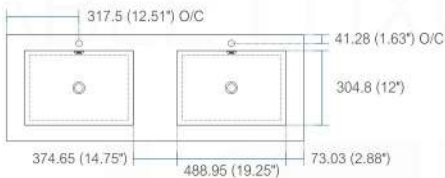

product code
BSL30SINK
Thickness: 9.53 (0.38")

Dimensions:	width	length	height	depth
inches	29.5"	18.5"	4.0"	4.0"
mm	749.3	469.9	101.6	101.6

product code
BSL36SINK
Thickness: 9.53 (0.38")

Dimensions:	width	length	height	depth
inches	35.75"	18.5"	4.0"	4.0"
mm	908.05	469.9	101.6	101.6

product code
BSL40SINK
Thickness: 9.53 (0.38")

Dimensions:	width	length	height	depth
inches	39.5"	18.5"	4.0"	4.0"
mm	1003.3	469.9	101.6	101.6

product code
BSL48SINK
Thickness: 9.53 (0.38")

Dimensions:	width	length	height	depth
inches	47.25"	18.5"	4.0"	4.0"
mm	1200.15	469.9	101.6	101.6

product code
BSL60SSINK
Thickness: 9.53 (0.38")

Dimensions:	width	length	height	depth
inches	59"	18.5"	4.0"	4.0"
mm	1498.6	469.9	101.6	101.6

product code
BSL60DSINK
Thickness: 9.53 (0.38")

Dimensions:	width	length	height	depth
inches	59"	18.5"	4.0"	3.75"
mm	1498.6	469.9	101.6	95.25

product code
BSL72SINK
Thickness: 9.53 (0.38")

Dimensions:	width	length	height	depth
inches	71.63"	18.5"	4.0"	4.0"
mm	1819.28	469.9	101.6	101.6

product code
BSL80SINK
Thickness: 9.53 (0.38")

Dimensions:	width	length	height	depth
inches	79"	18.5"	4.0"	4.0"
mm	2006.6	469.9	101.6	101.6