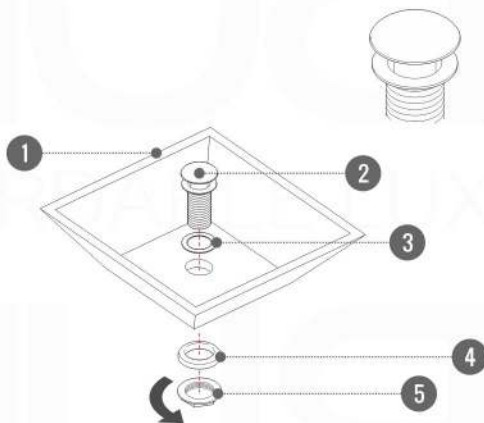

product code
BSL40SINK
Thickness: 9.53 (0.38")

Dimensions:	width	length	height	depth
inches	39.5"	18.5"	4.0"	4.0"
mm	1003.3	469.9	101.6	101.6

product code
BSL48SINK
Thickness: 9.53 (0.38")

Dimensions:	width	length	height	depth
inches	47.25"	18.5"	4.0"	4.0"
mm	1200.15	469.9	101.6	101.6

product code
BSL60SSINK
Thickness: 9.53 (0.38")

Dimensions:	width	length	height	depth
inches	59"	18.5"	4.0"	4.0"
mm	1498.6	469.9	101.6	101.6

product code
BSL60DSINK
Thickness: 9.53 (0.38")

Dimensions:	width	length	height	depth
inches	59"	18.5"	4.0"	3.75"
mm	1498.6	469.9	101.6	95.25

product code
BSL72SINK
Thickness: 9.53 (0.38")

Dimensions:	width	length	height	depth
inches	71.63"	18.5"	4.0"	4.0"
mm	1819.28	469.9	101.6	101.6

product code
BSL80SINK
Thickness: 9.53 (0.38")

Dimensions:	width	length	height	depth
inches	79"	18.5"	4.0"	4.0"
mm	2006.6	469.9	101.6	101.6

Pop-Up / P-trap Installation Instructions INSTALLATION GUIDE

FOR SINKS WITHOUT OVERFLOW
#SKU: P101N / P102N

FOR SINKS WITHOUT OVERFLOW
#SKU: P101 / P102

OR