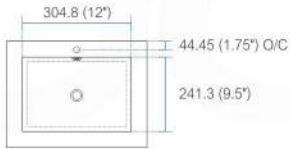

CISCO AC24

Sink: BSL24SINK

Dimensions:	width	depth	height
inches	23.63"	18.5"	34.875"
mm	600	470	886

NOTE: DIMENSIONS AND TECHNICAL DETAILS ARE SUBJECT TO CHANGE WITHOUT NOTICE

Vanity Installation

1. Remove all the parts from the box and assemble the Console.
2. Add a dap of silicone to the corners of the Console.
3. Gently position and align Counter top Sink onto Vanity.

NOTE: DIMENSIONS AND TECHNICAL DETAILS ARE SUBJECT TO CHANGE WITHOUT NOTICE

product code
BSL16SINK
Thickness: 9.53 (0.38")

Dimensions:	width	length	height	depth
inches	16.0"	16.0"	4.0"	3.38"
mm	406.4	406.4	101.6	85.73

product code
BSL18SINK
Thickness: 9.53 (0.38")

Dimensions:	width	length	height	depth
inches	18.0"	10.25"	4.0"	3.38"
mm	457.2	257.18	101.6	85.73

product code
BSL24SINK
Thickness: 9.53 (0.38")

Dimensions:	width	length	height	depth
inches	23.63"	18.5"	4.0"	4.0"
mm	600.08	469.9	101.6	101.6

product code
BSL30SINK
Thickness: 9.53 (0.38")

Dimensions:	width	length	height	depth
inches	29.5"	18.5"	4.0"	4.0"
mm	749.3	469.9	101.6	101.6

product code
BSL36SINK
Thickness: 9.53 (0.38")

Dimensions:	width	length	height	depth
inches	35.75"	18.5"	4.0"	4.0"
mm	908.05	469.9	101.6	101.6