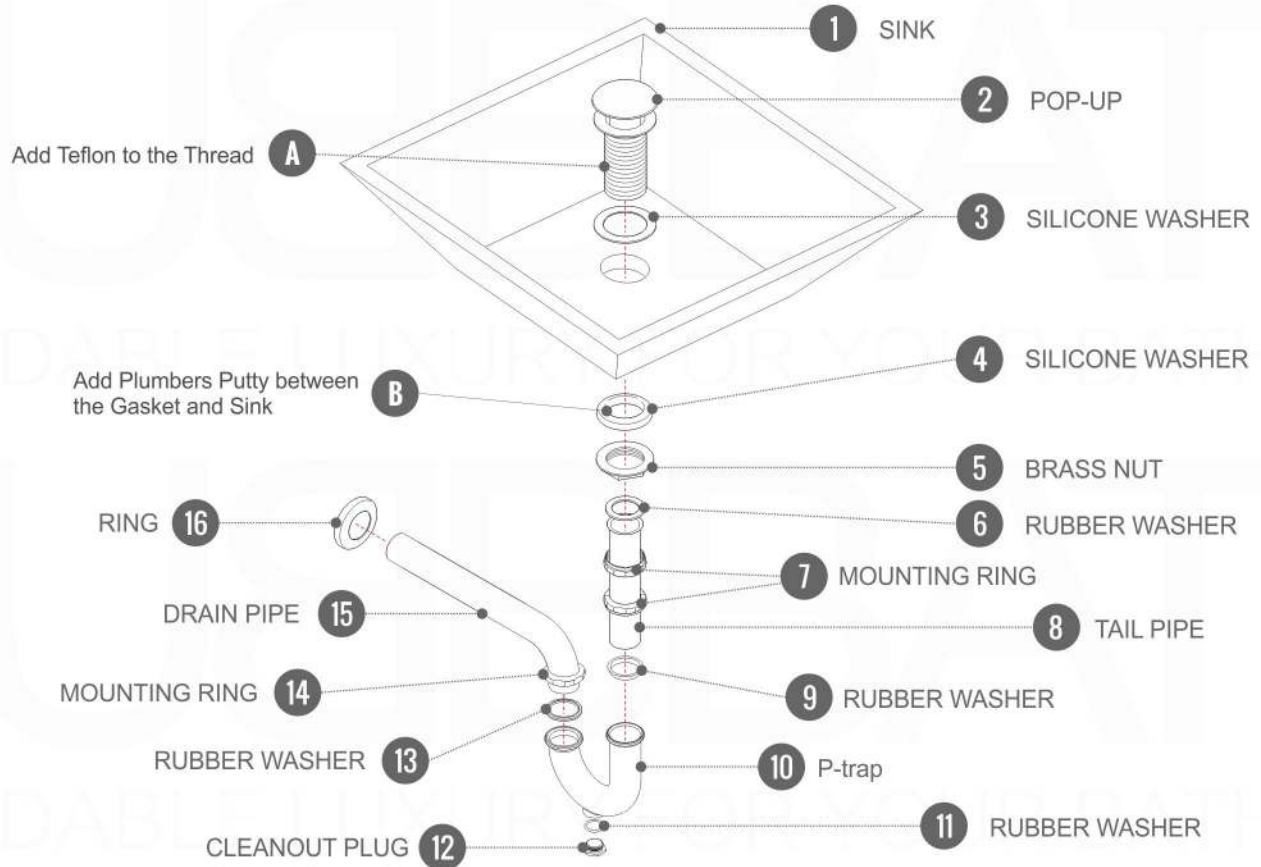

CISCO AC24

Sink: BSL24SINK

Dimensions:	width	depth	height
inches	23.63"	18.5"	34.875"
mm	600	470	886

NOTE: DIMENSIONS AND TECHNICAL DETAILS ARE SUBJECT TO CHANGE WITHOUT NOTICE

Vanity Installation

1. Remove all the parts from the box and assemble the Console.
2. Add a dap of silicone to the corners of the Console.
3. Gently position and align Counter top Sink onto Vanity.

product code
BSL60SSINK
Thickness: 9.53 (0.38")

Dimensions:	width	length	height	depth
inches	59"	18.5"	4.0"	4.0"
mm	1498.6	469.9	101.6	101.6

product code
BSL60DSINK
Thickness: 9.53 (0.38")

Dimensions:	width	length	height	depth
inches	59"	18.5"	4.0"	3.75"
mm	1498.6	469.9	101.6	95.25

product code
BSL72SINK
Thickness: 9.53 (0.38")

Dimensions:	width	length	height	depth
inches	71.63"	18.5"	4.0"	4.0"
mm	1819.28	469.9	101.6	101.6

product code
BSL80SINK
Thickness: 9.53 (0.38")

Dimensions:	width	length	height	depth
inches	79"	18.5"	4.0"	4.0"
mm	2006.6	469.9	101.6	101.6

Pop-Up / P-trap Installation Instructions INSTALLATION GUIDE

FOR SINKS WITHOUT OVERFLOW
#SKU: P101N / P102N

FOR SINKS WITHOUT OVERFLOW
#SKU: P101 / P102

OR