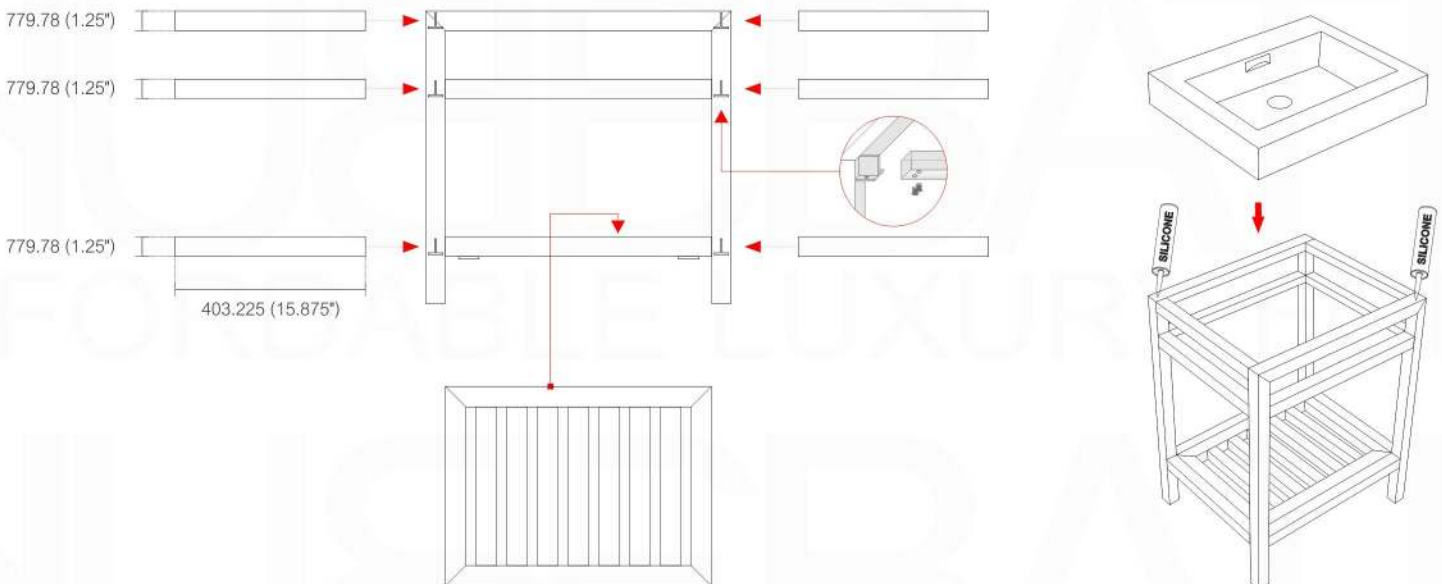

CISCO AC24

Sink: BSL24SINK

Dimensions:	width	depth	height
inches	23.63"	18.5"	34.875"
mm	600	470	886

NOTE: DIMENSIONS AND TECHNICAL DETAILS ARE SUBJECT TO CHANGE WITHOUT NOTICE

Vanity Installation

1. Remove all the parts from the box and assemble the Console.
2. Add a dap of silicone to the corners of the Console.
3. Gently position and align Counter top Sink onto Vanity.

NOTE: DIMENSIONS AND TECHNICAL DETAILS ARE SUBJECT TO CHANGE WITHOUT NOTICE

product code
BSL16SINK
Thickness: 9.53 (0.38")

Dimensions:	width	length	height	depth
inches	16.0"	16.0"	4.0"	3.38"
mm	406.4	406.4	101.6	85.73

product code
BSL18SINK
Thickness: 9.53 (0.38")

Dimensions:	width	length	height	depth
inches	18.0"	10.25"	4.0"	3.38"
mm	457.2	257.18	101.6	85.73

product code
BSL24SINK
Thickness: 9.53 (0.38")

Dimensions:	width	length	height	depth
inches	23.63"	18.5"	4.0"	4.0"
mm	600.08	469.9	101.6	101.6

product code
BSL30SINK
Thickness: 9.53 (0.38")

Dimensions:	width	length	height	depth
inches	29.5"	18.5"	4.0"	4.0"
mm	749.3	469.9	101.6	101.6

product code
BSL36SINK
Thickness: 9.53 (0.38")

Dimensions:	width	length	height	depth
inches	35.75"	18.5"	4.0"	4.0"
mm	908.05	469.9	101.6	101.6