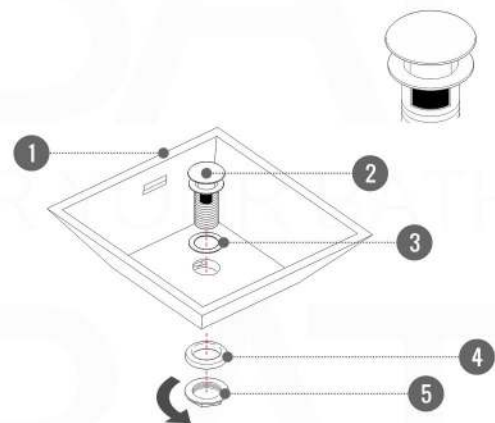

product code
BSL40SINK
Thickness: 9.53 (0.38")

Dimensions:	width	length	height	depth
inches	39.5"	18.5"	4.0"	4.0"
mm	1003.3	469.9	101.6	101.6

product code
BSL48SINK
Thickness: 9.53 (0.38")

Dimensions:	width	length	height	depth
inches	47.25"	18.5"	4.0"	4.0"
mm	1200.15	469.9	101.6	101.6

product code
BSL60SSINK
Thickness: 9.53 (0.38")

Dimensions:	width	length	height	depth
inches	59"	18.5"	4.0"	4.0"
mm	1498.6	469.9	101.6	101.6

product code
BSL60DSINK
Thickness: 9.53 (0.38")

Dimensions:	width	length	height	depth
inches	59"	18.5"	4.0"	3.75"
mm	1498.6	469.9	101.6	95.25

product code
BSL72SINK
Thickness: 9.53 (0.38")

Dimensions:	width	length	height	depth
inches	71.63"	18.5"	4.0"	4.0"
mm	1819.28	469.9	101.6	101.6

product code
BSL80SINK
Thickness: 9.53 (0.38")

Dimensions:	width	length	height	depth
inches	79"	18.5"	4.0"	4.0"
mm	2006.6	469.9	101.6	101.6

Pop-Up / P-trap Installation Instructions INSTALLATION GUIDE

FOR SINKS WITHOUT OVERFLOW
#SKU: P101N / P102N

FOR SINKS WITHOUT OVERFLOW
#SKU: P101 / P102

OR