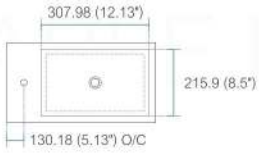

CISCO AC24

Sink: BSL24SINK

Dimensions:	width	depth	height
inches	23.63"	18.5"	34.875"
mm	600	470	886

NOTE: DIMENSIONS AND TECHNICAL DETAILS ARE SUBJECT TO CHANGE WITHOUT NOTICE

Vanity Installation

1. Remove all the parts from the box and assemble the Console.
2. Add a dap of silicone to the corners of the Console.
3. Gently position and align Counter top Sink onto Vanity.

NOTE: DIMENSIONS AND TECHNICAL DETAILS ARE SUBJECT TO CHANGE WITHOUT NOTICE

product code
BSL16SINK
Thickness: 9.53 (0.38")

Dimensions:	width	length	height	depth
inches	16.0"	16.0"	4.0"	3.38"
mm	406.4	406.4	101.6	85.73

product code
BSL18SINK
Thickness: 9.53 (0.38")

Dimensions:	width	length	height	depth
inches	18.0"	10.25"	4.0"	3.38"
mm	457.2	257.18	101.6	85.73

product code
BSL24SINK
Thickness: 9.53 (0.38")

Dimensions:	width	length	height	depth
inches	23.63"	18.5"	4.0"	4.0"
mm	600.08	469.9	101.6	101.6

product code
BSL30SINK
Thickness: 9.53 (0.38")

Dimensions:	width	length	height	depth
inches	29.5"	18.5"	4.0"	4.0"
mm	749.3	469.9	101.6	101.6

product code
BSL36SINK
Thickness: 9.53 (0.38")

Dimensions:	width	length	height	depth
inches	35.75"	18.5"	4.0"	4.0"
mm	908.05	469.9	101.6	101.6