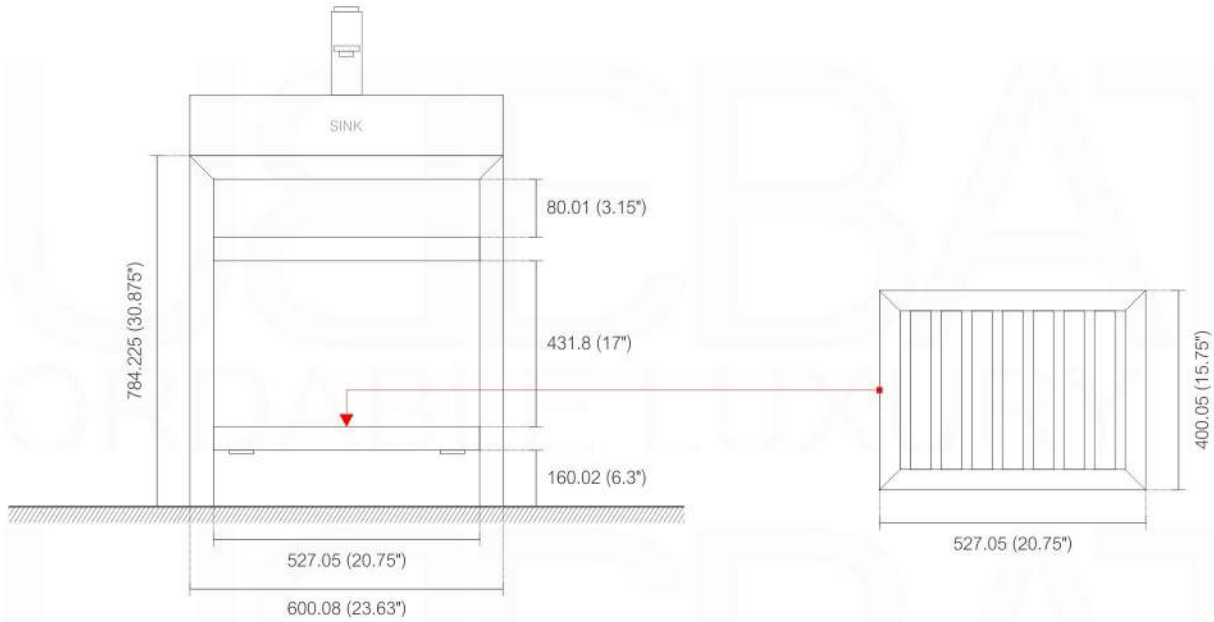

CISCO AC24

Sink: BSL24SINK

Dimensions:	width	depth	height
inches	23.63"	18.5"	34.875"
mm	600	470	886

NOTE: DIMENSIONS AND TECHNICAL DETAILS ARE SUBJECT TO CHANGE WITHOUT NOTICE

Vanity Installation

1. Remove all the parts from the box and assemble the Console.
2. Add a dap of silicone to the corners of the Console.
3. Gently position and align Counter top Sink onto Vanity.

NOTE: DIMENSIONS AND TECHNICAL DETAILS ARE SUBJECT TO CHANGE WITHOUT NOTICE

product code
BSL16SINK
Thickness: 9.53 (0.38")

Dimensions:	width	length	height	depth
inches	16.0"	16.0"	4.0"	3.38"
mm	406.4	406.4	101.6	85.73

product code
BSL18SINK
Thickness: 9.53 (0.38")

Dimensions:	width	length	height	depth
inches	18.0"	10.25"	4.0"	3.38"
mm	457.2	257.18	101.6	85.73

product code
BSL24SINK
Thickness: 9.53 (0.38")

Dimensions:	width	length	height	depth
inches	23.63"	18.5"	4.0"	4.0"
mm	600.08	469.9	101.6	101.6

product code
BSL30SINK
Thickness: 9.53 (0.38")

Dimensions:	width	length	height	depth
inches	29.5"	18.5"	4.0"	4.0"
mm	749.3	469.9	101.6	101.6

product code
BSL36SINK
Thickness: 9.53 (0.38")

Dimensions:	width	length	height	depth
inches	35.75"	18.5"	4.0"	4.0"
mm	908.05	469.9	101.6	101.6