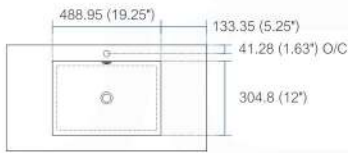

CISCO AC24

Sink: BSL24SINK

Dimensions:	width	depth	height
inches	23.63"	18.5"	34.875"
mm	600	470	886

NOTE: DIMENSIONS AND TECHNICAL DETAILS ARE SUBJECT TO CHANGE WITHOUT NOTICE

Vanity Installation

1. Remove all the parts from the box and assemble the Console.
2. Add a dap of silicone to the corners of the Console.
3. Gently position and align Counter top Sink onto Vanity.

NOTE: DIMENSIONS AND TECHNICAL DETAILS ARE SUBJECT TO CHANGE WITHOUT NOTICE

product code
BSL16SINK
Thickness: 9.53 (0.38")

Dimensions:	width	length	height	depth
inches	16.0"	16.0"	4.0"	3.38"
mm	406.4	406.4	101.6	85.73

product code
BSL18SINK
Thickness: 9.53 (0.38")

Dimensions:	width	length	height	depth
inches	18.0"	10.25"	4.0"	3.38"
mm	457.2	257.18	101.6	85.73

product code
BSL24SINK
Thickness: 9.53 (0.38")

Dimensions:	width	length	height	depth
inches	23.63"	18.5"	4.0"	4.0"
mm	600.08	469.9	101.6	101.6

product code
BSL30SINK
Thickness: 9.53 (0.38")

Dimensions:	width	length	height	depth
inches	29.5"	18.5"	4.0"	4.0"
mm	749.3	469.9	101.6	101.6

product code
BSL36SINK
Thickness: 9.53 (0.38")

Dimensions:	width	length	height	depth
inches	35.75"	18.5"	4.0"	4.0"
mm	908.05	469.9	101.6	101.6