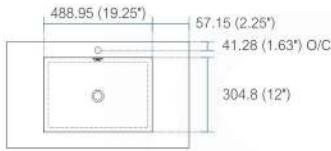

CISCO AC24

Sink: BSL24SINK

Dimensions:	width	depth	height
inches	23.63"	18.5"	34.875"
mm	600	470	886

NOTE: DIMENSIONS AND TECHNICAL DETAILS ARE SUBJECT TO CHANGE WITHOUT NOTICE

Vanity Installation

1. Remove all the parts from the box and assemble the Console.
2. Add a dap of silicone to the corners of the Console.
3. Gently position and align Counter top Sink onto Vanity.

NOTE: DIMENSIONS AND TECHNICAL DETAILS ARE SUBJECT TO CHANGE WITHOUT NOTICE

product code
BSL16SINK
Thickness: 9.53 (0.38")

Dimensions:	width	length	height	depth
inches	16.0"	16.0"	4.0"	3.38"
mm	406.4	406.4	101.6	85.73

product code
BSL18SINK
Thickness: 9.53 (0.38")

Dimensions:	width	length	height	depth
inches	18.0"	10.25"	4.0"	3.38"
mm	457.2	257.18	101.6	85.73

product code
BSL24SINK
Thickness: 9.53 (0.38")

Dimensions:	width	length	height	depth
inches	23.63"	18.5"	4.0"	4.0"
mm	600.08	469.9	101.6	101.6

product code
BSL30SINK
Thickness: 9.53 (0.38")

Dimensions:	width	length	height	depth
inches	29.5"	18.5"	4.0"	4.0"
mm	749.3	469.9	101.6	101.6

product code
BSL36SINK
Thickness: 9.53 (0.38")

Dimensions:	width	length	height	depth
inches	35.75"	18.5"	4.0"	4.0"
mm	908.05	469.9	101.6	101.6