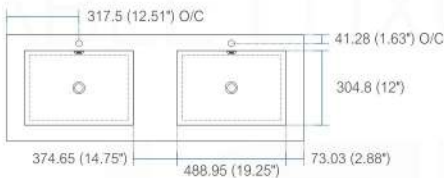

product code
BSL30SINK
Thickness: 9.53 (0.38")

Dimensions:	width	length	height	depth
inches	29.5"	18.5"	4.0"	4.0"
mm	749.3	469.9	101.6	101.6

product code
BSL36SINK
Thickness: 9.53 (0.38")

Dimensions:	width	length	height	depth
inches	35.75"	18.5"	4.0"	4.0"
mm	908.05	469.9	101.6	101.6

product code
BSL40SINK
Thickness: 9.53 (0.38")

Dimensions:	width	length	height	depth
inches	39.5"	18.5"	4.0"	4.0"
mm	1003.3	469.9	101.6	101.6

product code
BSL48SINK
Thickness: 9.53 (0.38")

Dimensions:	width	length	height	depth
inches	47.25"	18.5"	4.0"	4.0"
mm	1200.15	469.9	101.6	101.6

product code
BSL60SSINK
Thickness: 9.53 (0.38")

Dimensions:	width	length	height	depth
inches	59"	18.5"	4.0"	4.0"
mm	1498.6	469.9	101.6	101.6

product code
BSL60DSINK
Thickness: 9.53 (0.38")

Dimensions:	width	length	height	depth
inches	59"	18.5"	4.0"	3.75"
mm	1498.6	469.9	101.6	95.25

product code
BSL72SINK
Thickness: 9.53 (0.38")

Dimensions:	width	length	height	depth
inches	71.63"	18.5"	4.0"	4.0"
mm	1819.28	469.9	101.6	101.6

product code
BSL80SINK
Thickness: 9.53 (0.38")

Dimensions:	width	length	height	depth
inches	79"	18.5"	4.0"	4.0"
mm	2006.6	469.9	101.6	101.6