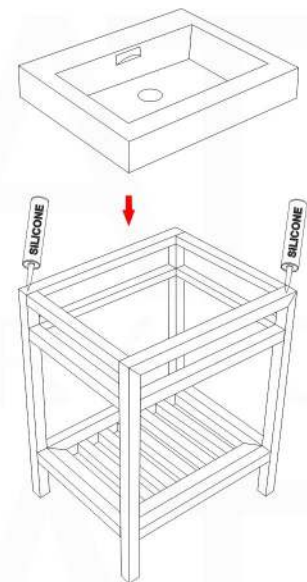

CISCO AC16

Sink: BSL16SINK

Dimensions:	width	depth	height
inches	16"	16"	34.875"
mm	406	406	886

NOTE: DIMENSIONS AND TECHNICAL DETAILS ARE SUBJECT TO CHANGE WITHOUT NOTICE

Vanity Installation

1. Remove all the parts from the box and assemble the Console.
2. Add a dap of silicone to the corners of the Console.
3. Gently position and align Counter top Sink onto Vanity.

NOTE: DIMENSIONS AND TECHNICAL DETAILS ARE SUBJECT TO CHANGE WITHOUT NOTICE

product code
BSL16SINK
Thickness: 9.53 (0.38")

Dimensions:	width	length	height	depth
inches	16.0"	16.0"	4.0"	3.38"
mm	406.4	406.4	101.6	85.73

product code
BSL18SINK
Thickness: 9.53 (0.38")

Dimensions:	width	length	height	depth
inches	18.0"	10.25"	4.0"	3.38"
mm	457.2	257.18	101.6	85.73

product code
BSL24SINK
Thickness: 9.53 (0.38")

Dimensions:	width	length	height	depth
inches	23.63"	18.5"	4.0"	4.0"
mm	600.08	469.9	101.6	101.6

product code
BSL30SINK
Thickness: 9.53 (0.38")

Dimensions:	width	length	height	depth
inches	29.5"	18.5"	4.0"	4.0"
mm	749.3	469.9	101.6	101.6

product code
BSL36SINK
Thickness: 9.53 (0.38")

Dimensions:	width	length	height	depth
inches	35.75"	18.5"	4.0"	4.0"
mm	908.05	469.9	101.6	101.6