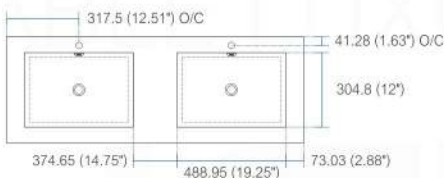

product code
BSL30SINK
Thickness: 9.53 (0.38")

Dimensions:	width	length	height	depth
inches	29.5"	18.5"	4.0"	4.0"
mm	749.3	469.9	101.6	101.6

product code
BSL36SINK
Thickness: 9.53 (0.38")

Dimensions:	width	length	height	depth
inches	35.75"	18.5"	4.0"	4.0"
mm	908.05	469.9	101.6	101.6

product code
BSL40SINK
Thickness: 9.53 (0.38")

Dimensions:	width	length	height	depth
inches	39.5"	18.5"	4.0"	4.0"
mm	1003.3	469.9	101.6	101.6

product code
BSL48SINK
Thickness: 9.53 (0.38")

Dimensions:	width	length	height	depth
inches	47.25"	18.5"	4.0"	4.0"
mm	1200.15	469.9	101.6	101.6

product code
BSL60SSINK
Thickness: 9.53 (0.38")

Dimensions:	width	length	height	depth
inches	59"	18.5"	4.0"	4.0"
mm	1498.6	469.9	101.6	101.6

product code
BSL60DSINK
Thickness: 9.53 (0.38")

Dimensions:	width	length	height	depth
inches	59"	18.5"	4.0"	3.75"
mm	1498.6	469.9	101.6	95.25

product code
BSL72SINK
Thickness: 9.53 (0.38")

Dimensions:	width	length	height	depth
inches	71.63"	18.5"	4.0"	4.0"
mm	1819.28	469.9	101.6	101.6

product code
BSL80SINK
Thickness: 9.53 (0.38")

Dimensions:	width	length	height	depth
inches	79"	18.5"	4.0"	4.0"
mm	2006.6	469.9	101.6	101.6