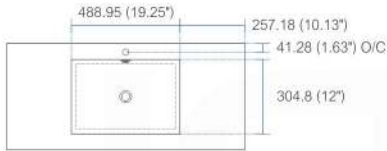

NOTE: DIMENSIONS AND TECHNICAL DETAILS ARE SUBJECT TO CHANGE WITHOUT NOTICE

product code
BSL16SINK
Thickness: 9.53 (0.38")

Dimensions:	width	length	height	depth
inches	16.0"	16.0"	4.0"	3.38"
mm	406.4	406.4	101.6	85.73

product code
BSL18SINK
Thickness: 9.53 (0.38")

Dimensions:	width	length	height	depth
inches	18.0"	10.25"	4.0"	3.38"
mm	457.2	257.18	101.6	85.73

product code
BSL24SINK
Thickness: 9.53 (0.38")

Dimensions:	width	length	height	depth
inches	23.63"	18.5"	4.0"	4.0"
mm	600.08	469.9	101.6	101.6

product code
BSL30SINK
Thickness: 9.53 (0.38")

Dimensions:	width	length	height	depth
inches	29.5"	18.5"	4.0"	4.0"
mm	749.3	469.9	101.6	101.6

product code
BSL36SINK
Thickness: 9.53 (0.38")

Dimensions:	width	length	height	depth
inches	35.75"	18.5"	4.0"	4.0"
mm	908.05	469.9	101.6	101.6

product code
BSL40SINK
Thickness: 9.53 (0.38")

Dimensions:	width	length	height	depth
inches	39.5"	18.5"	4.0"	4.0"
mm	1003.3	469.9	101.6	101.6

product code
BSL48SINK
Thickness: 9.53 (0.38")

Dimensions:	width	length	height	depth
inches	47.25"	18.5"	4.0"	4.0"
mm	1200.15	469.9	101.6	101.6