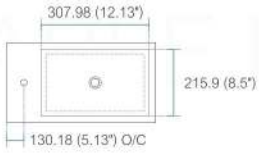

CISCO AC16

Sink: BSL16SINK

Dimensions:	width	depth	height
inches	16"	16"	34.875"
mm	406	406	886

NOTE: DIMENSIONS AND TECHNICAL DETAILS ARE SUBJECT TO CHANGE WITHOUT NOTICE

Vanity Installation

1. Remove all the parts from the box and assemble the Console.
2. Add a dap of silicone to the corners of the Console.
3. Gently position and align Counter top Sink onto Vanity.

NOTE: DIMENSIONS AND TECHNICAL DETAILS ARE SUBJECT TO CHANGE WITHOUT NOTICE

product code
BSL16SINK
Thickness: 9.53 (0.38")

Dimensions:	width	length	height	depth
inches	16.0"	16.0"	4.0"	3.38"
mm	406.4	406.4	101.6	85.73

product code
BSL18SINK
Thickness: 9.53 (0.38")

Dimensions:	width	length	height	depth
inches	18.0"	10.25"	4.0"	3.38"
mm	457.2	257.18	101.6	85.73

product code
BSL24SINK
Thickness: 9.53 (0.38")

Dimensions:	width	length	height	depth
inches	23.63"	18.5"	4.0"	4.0"
mm	600.08	469.9	101.6	101.6

product code
BSL30SINK
Thickness: 9.53 (0.38")

Dimensions:	width	length	height	depth
inches	29.5"	18.5"	4.0"	4.0"
mm	749.3	469.9	101.6	101.6

product code
BSL36SINK
Thickness: 9.53 (0.38")

Dimensions:	width	length	height	depth
inches	35.75"	18.5"	4.0"	4.0"
mm	908.05	469.9	101.6	101.6