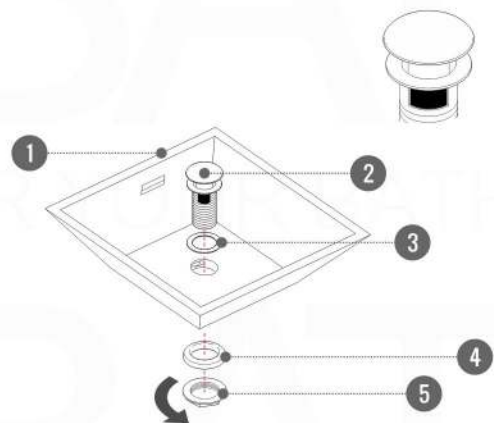

product code
BSL40SINK
Thickness: 9.53 (0.38")

Dimensions:	width	length	height	depth
inches	39.5"	18.5"	4.0"	4.0"
mm	1003.3	469.9	101.6	101.6

product code
BSL48SINK
Thickness: 9.53 (0.38")

Dimensions:	width	length	height	depth
inches	47.25"	18.5"	4.0"	4.0"
mm	1200.15	469.9	101.6	101.6

product code
BSL60SSINK
Thickness: 9.53 (0.38")

Dimensions:	width	length	height	depth
inches	59"	18.5"	4.0"	4.0"
mm	1498.6	469.9	101.6	101.6

product code
BSL60DSINK
Thickness: 9.53 (0.38")

Dimensions:	width	length	height	depth
inches	59"	18.5"	4.0"	3.75"
mm	1498.6	469.9	101.6	95.25

product code
BSL72SINK
Thickness: 9.53 (0.38")

Dimensions:	width	length	height	depth
inches	71.63"	18.5"	4.0"	4.0"
mm	1819.28	469.9	101.6	101.6

product code
BSL80SINK
Thickness: 9.53 (0.38")

Dimensions:	width	length	height	depth
inches	79"	18.5"	4.0"	4.0"
mm	2006.6	469.9	101.6	101.6

Pop-Up / P-trap Installation Instructions INSTALLATION GUIDE

FOR SINKS WITHOUT OVERFLOW
#SKU: P101N / P102N

FOR SINKS WITHOUT OVERFLOW
#SKU: P101 / P102

OR