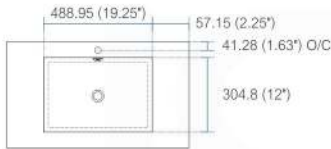

NOTE: DIMENSIONS AND TECHNICAL DETAILS ARE SUBJECT TO CHANGE WITHOUT NOTICE

product code
BSL16SINK
Thickness: 9.53 (0.38")

Dimensions:	width	length	height	depth
inches	16.0"	16.0"	4.0"	3.38"
mm	406.4	406.4	101.6	85.73

product code
BSL18SINK
Thickness: 9.53 (0.38")

Dimensions:	width	length	height	depth
inches	18.0"	10.25"	4.0"	3.38"
mm	457.2	257.18	101.6	85.73

product code
BSL24SINK
Thickness: 9.53 (0.38")

Dimensions:	width	length	height	depth
inches	23.63"	18.5"	4.0"	4.0"
mm	600.08	469.9	101.6	101.6

product code
BSL30SINK
Thickness: 9.53 (0.38")

Dimensions:	width	length	height	depth
inches	29.5"	18.5"	4.0"	4.0"
mm	749.3	469.9	101.6	101.6

product code
BSL36SINK
Thickness: 9.53 (0.38")

Dimensions:	width	length	height	depth
inches	35.75"	18.5"	4.0"	4.0"
mm	908.05	469.9	101.6	101.6

product code
BSL40SINK
Thickness: 9.53 (0.38")

Dimensions:	width	length	height	depth
inches	39.5"	18.5"	4.0"	4.0"
mm	1003.3	469.9	101.6	101.6

product code
BSL48SINK
Thickness: 9.53 (0.38")

Dimensions:	width	length	height	depth
inches	47.25"	18.5"	4.0"	4.0"
mm	1200.15	469.9	101.6	101.6