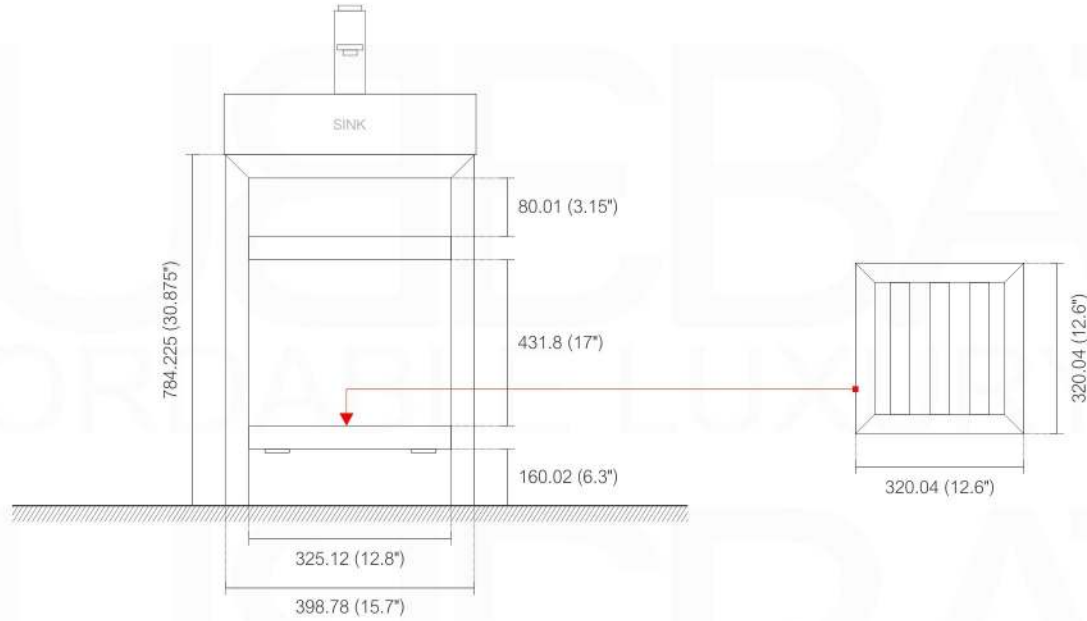

CISCO AC16

Sink: BSL16SINK

Dimensions:	width	depth	height
inches	16"	16"	34.875"
mm	406	406	886

NOTE: DIMENSIONS AND TECHNICAL DETAILS ARE SUBJECT TO CHANGE WITHOUT NOTICE

Vanity Installation

1. Remove all the parts from the box and assemble the Console.
2. Add a dap of silicone to the corners of the Console.
3. Gently position and align Counter top Sink onto Vanity.

NOTE: DIMENSIONS AND TECHNICAL DETAILS ARE SUBJECT TO CHANGE WITHOUT NOTICE

product code
BSL16SINK
Thickness: 9.53 (0.38")

Dimensions:	width	length	height	depth
inches	16.0"	16.0"	4.0"	3.38"
mm	406.4	406.4	101.6	85.73

product code
BSL18SINK
Thickness: 9.53 (0.38")

Dimensions:	width	length	height	depth
inches	18.0"	10.25"	4.0"	3.38"
mm	457.2	257.18	101.6	85.73

product code
BSL24SINK
Thickness: 9.53 (0.38")

Dimensions:	width	length	height	depth
inches	23.63"	18.5"	4.0"	4.0"
mm	600.08	469.9	101.6	101.6

product code
BSL30SINK
Thickness: 9.53 (0.38")

Dimensions:	width	length	height	depth
inches	29.5"	18.5"	4.0"	4.0"
mm	749.3	469.9	101.6	101.6

product code
BSL36SINK
Thickness: 9.53 (0.38")

Dimensions:	width	length	height	depth
inches	35.75"	18.5"	4.0"	4.0"
mm	908.05	469.9	101.6	101.6