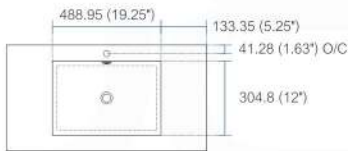

CISCO AC16

Sink: BSL16SINK

Dimensions:	width	depth	height
inches	16"	16"	34.875"
mm	406	406	886

NOTE: DIMENSIONS AND TECHNICAL DETAILS ARE SUBJECT TO CHANGE WITHOUT NOTICE

Vanity Installation

1. Remove all the parts from the box and assemble the Console.
2. Add a dap of silicone to the corners of the Console.
3. Gently position and align Counter top Sink onto Vanity.

NOTE: DIMENSIONS AND TECHNICAL DETAILS ARE SUBJECT TO CHANGE WITHOUT NOTICE

product code
BSL16SINK
Thickness: 9.53 (0.38")

Dimensions:	width	length	height	depth
inches	16.0"	16.0"	4.0"	3.38"
mm	406.4	406.4	101.6	85.73

product code
BSL18SINK
Thickness: 9.53 (0.38")

Dimensions:	width	length	height	depth
inches	18.0"	10.25"	4.0"	3.38"
mm	457.2	257.18	101.6	85.73

product code
BSL24SINK
Thickness: 9.53 (0.38")

Dimensions:	width	length	height	depth
inches	23.63"	18.5"	4.0"	4.0"
mm	600.08	469.9	101.6	101.6

product code
BSL30SINK
Thickness: 9.53 (0.38")

Dimensions:	width	length	height	depth
inches	29.5"	18.5"	4.0"	4.0"
mm	749.3	469.9	101.6	101.6

product code
BSL36SINK
Thickness: 9.53 (0.38")

Dimensions:	width	length	height	depth
inches	35.75"	18.5"	4.0"	4.0"
mm	908.05	469.9	101.6	101.6