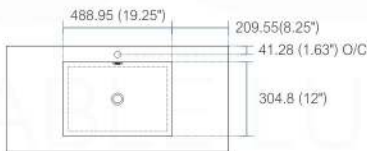

NOTE: DIMENSIONS AND TECHNICAL DETAILS ARE SUBJECT TO CHANGE WITHOUT NOTICE

product code
BSL16SINK
Thickness: 9.53 (0.38")

Dimensions:	width	length	height	depth
inches	16.0"	16.0"	4.0"	3.38"
mm	406.4	406.4	101.6	85.73

product code
BSL18SINK
Thickness: 9.53 (0.38")

Dimensions:	width	length	height	depth
inches	18.0"	10.25"	4.0"	3.38"
mm	457.2	257.18	101.6	85.73

product code
BSL24SINK
Thickness: 9.53 (0.38")

Dimensions:	width	length	height	depth
inches	23.63"	18.5"	4.0"	4.0"
mm	600.08	469.9	101.6	101.6

product code
BSL30SINK
Thickness: 9.53 (0.38")

Dimensions:	width	length	height	depth
inches	29.5"	18.5"	4.0"	4.0"
mm	749.3	469.9	101.6	101.6

product code
BSL36SINK
Thickness: 9.53 (0.38")

Dimensions:	width	length	height	depth
inches	35.75"	18.5"	4.0"	4.0"
mm	908.05	469.9	101.6	101.6

product code
BSL40SINK
Thickness: 9.53 (0.38")

Dimensions:	width	length	height	depth
inches	39.5"	18.5"	4.0"	4.0"
mm	1003.3	469.9	101.6	101.6

product code
BSL48SINK
Thickness: 9.53 (0.38")

Dimensions:	width	length	height	depth
inches	47.25"	18.5"	4.0"	4.0"
mm	1200.15	469.9	101.6	101.6