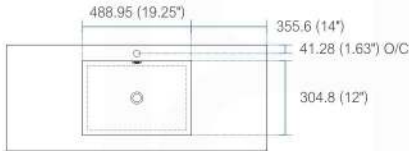

product code
BSL18SINK
Thickness: 9.53 (0.38")

Dimensions:	width	length	height	depth
inches	18.0"	10.25"	4.0"	3.38"
mm	457.2	257.18	101.6	85.73

product code
BSL24SINK
Thickness: 9.53 (0.38")

Dimensions:	width	length	height	depth
inches	23.63"	18.5"	4.0"	4.0"
mm	600.08	469.9	101.6	101.6

product code
BSL30SINK
Thickness: 9.53 (0.38")

Dimensions:	width	length	height	depth
inches	29.5"	18.5"	4.0"	4.0"
mm	749.3	469.9	101.6	101.6

product code
BSL36SINK
Thickness: 9.53 (0.38")

Dimensions:	width	length	height	depth
inches	35.75"	18.5"	4.0"	4.0"
mm	908.05	469.9	101.6	101.6

product code
BSL40SINK
Thickness: 9.53 (0.38")

Dimensions:	width	length	height	depth
inches	39.5"	18.5"	4.0"	4.0"
mm	1003.3	469.9	101.6	101.6

product code
BSL48SINK
Thickness: 9.53 (0.38")

Dimensions:	width	length	height	depth
inches	47.25"	18.5"	4.0"	4.0"
mm	1200.15	469.9	101.6	101.6

product code
BSL60SSINK
Thickness: 9.53 (0.38")

Dimensions:	width	length	height	depth
inches	59"	18.5"	4.0"	4.0"
mm	1498.6	469.9	101.6	101.6

product code
BSL60DSINK
Thickness: 9.53 (0.38")

Dimensions:	width	length	height	depth
inches	59"	18.5"	4.0"	3.75"
mm	1498.6	469.9	101.6	95.25