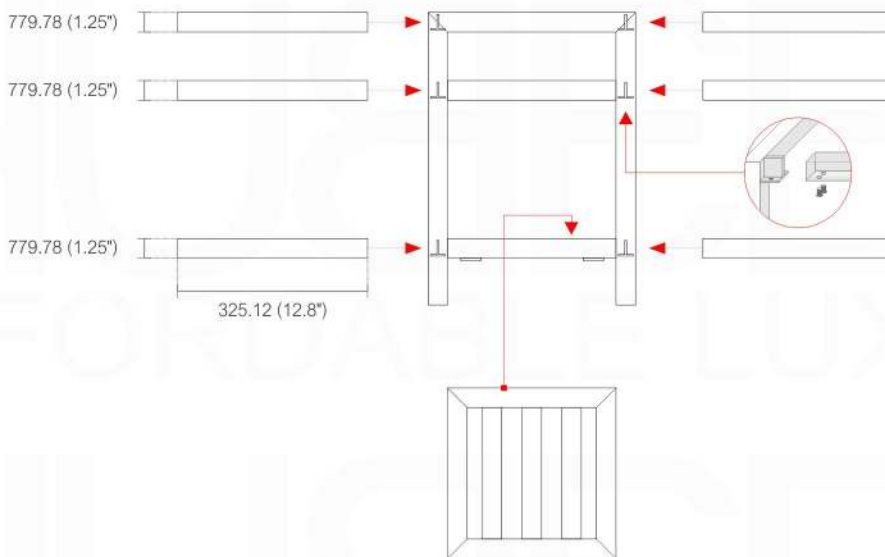

CISCO AC16

Sink: BSL16SINK

Dimensions:	width	depth	height
inches	16"	16"	34.875"
mm	406	406	886

NOTE: DIMENSIONS AND TECHNICAL DETAILS ARE SUBJECT TO CHANGE WITHOUT NOTICE

Vanity Installation

1. Remove all the parts from the box and assemble the Console.
2. Add a dap of silicone to the corners of the Console.
3. Gently position and align Counter top Sink onto Vanity.

NOTE: DIMENSIONS AND TECHNICAL DETAILS ARE SUBJECT TO CHANGE WITHOUT NOTICE

product code
BSL16SINK
Thickness: 9.53 (0.38")

Dimensions:	width	length	height	depth
inches	16.0"	16.0"	4.0"	3.38"
mm	406.4	406.4	101.6	85.73

product code
BSL18SINK
Thickness: 9.53 (0.38")

Dimensions:	width	length	height	depth
inches	18.0"	10.25"	4.0"	3.38"
mm	457.2	257.18	101.6	85.73

product code
BSL24SINK
Thickness: 9.53 (0.38")

Dimensions:	width	length	height	depth
inches	23.63"	18.5"	4.0"	4.0"
mm	600.08	469.9	101.6	101.6

product code
BSL30SINK
Thickness: 9.53 (0.38")

Dimensions:	width	length	height	depth
inches	29.5"	18.5"	4.0"	4.0"
mm	749.3	469.9	101.6	101.6

product code
BSL36SINK
Thickness: 9.53 (0.38")

Dimensions:	width	length	height	depth
inches	35.75"	18.5"	4.0"	4.0"
mm	908.05	469.9	101.6	101.6