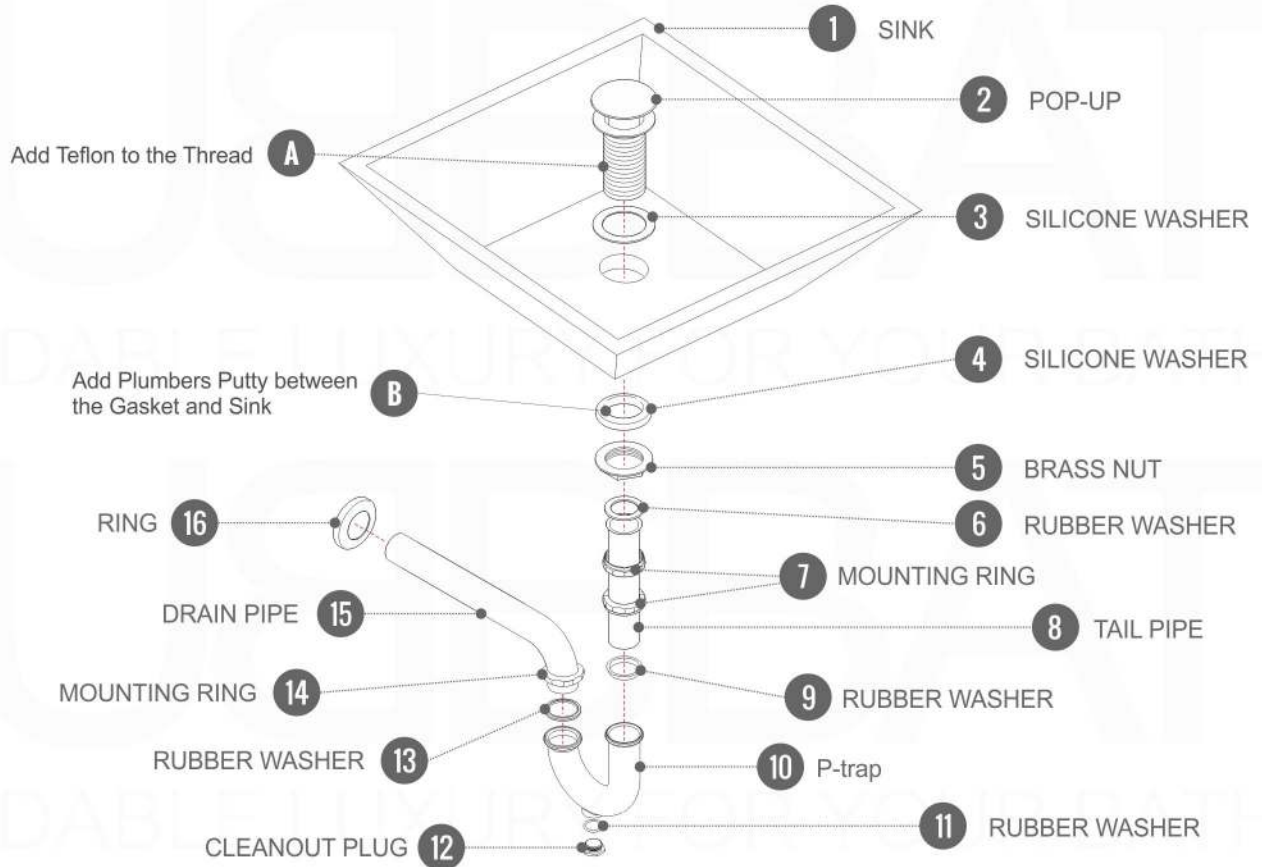

product code
BSL40SINK
Thickness: 9.53 (0.38")

Dimensions:	width	length	height	depth
inches	39.5"	18.5"	4.0"	4.0"
mm	1003.3	469.9	101.6	101.6

product code
BSL48SINK
Thickness: 9.53 (0.38")

Dimensions:	width	length	height	depth
inches	47.25"	18.5"	4.0"	4.0"
mm	1200.15	469.9	101.6	101.6

product code
BSL60SSINK
Thickness: 9.53 (0.38")

Dimensions:	width	length	height	depth
inches	59"	18.5"	4.0"	4.0"
mm	1498.6	469.9	101.6	101.6

product code
BSL60DSINK
Thickness: 9.53 (0.38")

Dimensions:	width	length	height	depth
inches	59"	18.5"	4.0"	3.75"
mm	1498.6	469.9	101.6	95.25

product code
BSL72SINK
Thickness: 9.53 (0.38")

Dimensions:	width	length	height	depth
inches	71.63"	18.5"	4.0"	4.0"
mm	1819.28	469.9	101.6	101.6

product code
BSL80SINK
Thickness: 9.53 (0.38")

Dimensions:	width	length	height	depth
inches	79"	18.5"	4.0"	4.0"
mm	2006.6	469.9	101.6	101.6

Pop-Up / P-trap Installation Instructions INSTALLATION GUIDE

FOR SINKS WITHOUT OVERFLOW
#SKU: P101N / P102N

FOR SINKS WITHOUT OVERFLOW
#SKU: P101 / P102

OR