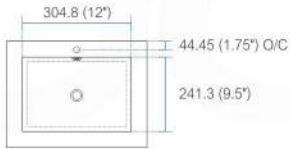

CISCO AC16

Sink: BSL16SINK

Dimensions:	width	depth	height
inches	16"	16"	34.875"
mm	406	406	886

NOTE: DIMENSIONS AND TECHNICAL DETAILS ARE SUBJECT TO CHANGE WITHOUT NOTICE

Vanity Installation

1. Remove all the parts from the box and assemble the Console.
2. Add a dap of silicone to the corners of the Console.
3. Gently position and align Counter top Sink onto Vanity.

NOTE: DIMENSIONS AND TECHNICAL DETAILS ARE SUBJECT TO CHANGE WITHOUT NOTICE

product code
BSL16SINK
Thickness: 9.53 (0.38")

Dimensions:	width	length	height	depth
inches	16.0"	16.0"	4.0"	3.38"
mm	406.4	406.4	101.6	85.73

product code
BSL18SINK
Thickness: 9.53 (0.38")

Dimensions:	width	length	height	depth
inches	18.0"	10.25"	4.0"	3.38"
mm	457.2	257.18	101.6	85.73

product code
BSL24SINK
Thickness: 9.53 (0.38")

Dimensions:	width	length	height	depth
inches	23.63"	18.5"	4.0"	4.0"
mm	600.08	469.9	101.6	101.6

product code
BSL30SINK
Thickness: 9.53 (0.38")

Dimensions:	width	length	height	depth
inches	29.5"	18.5"	4.0"	4.0"
mm	749.3	469.9	101.6	101.6

product code
BSL36SINK
Thickness: 9.53 (0.38")

Dimensions:	width	length	height	depth
inches	35.75"	18.5"	4.0"	4.0"
mm	908.05	469.9	101.6	101.6