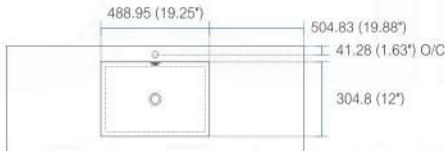

product code
BSL18SINK
Thickness: 9.53 (0.38")

Dimensions:	width	length	height	depth
inches	18.0"	10.25"	4.0"	3.38"
mm	457.2	257.18	101.6	85.73

product code
BSL24SINK
Thickness: 9.53 (0.38")

Dimensions:	width	length	height	depth
inches	23.63"	18.5"	4.0"	4.0"
mm	600.08	469.9	101.6	101.6

product code
BSL30SINK
Thickness: 9.53 (0.38")

Dimensions:	width	length	height	depth
inches	29.5"	18.5"	4.0"	4.0"
mm	749.3	469.9	101.6	101.6

product code
BSL36SINK
Thickness: 9.53 (0.38")

Dimensions:	width	length	height	depth
inches	35.75"	18.5"	4.0"	4.0"
mm	908.05	469.9	101.6	101.6

product code
BSL40SINK
Thickness: 9.53 (0.38")

Dimensions:	width	length	height	depth
inches	39.5"	18.5"	4.0"	4.0"
mm	1003.3	469.9	101.6	101.6

product code
BSL48SINK
Thickness: 9.53 (0.38")

Dimensions:	width	length	height	depth
inches	47.25"	18.5"	4.0"	4.0"
mm	1200.15	469.9	101.6	101.6

product code
BSL60SSINK
Thickness: 9.53 (0.38")

Dimensions:	width	length	height	depth
inches	59"	18.5"	4.0"	4.0"
mm	1498.6	469.9	101.6	101.6

product code
BSL60DSINK
Thickness: 9.53 (0.38")

Dimensions:	width	length	height	depth
inches	59"	18.5"	4.0"	3.75"
mm	1498.6	469.9	101.6	95.25