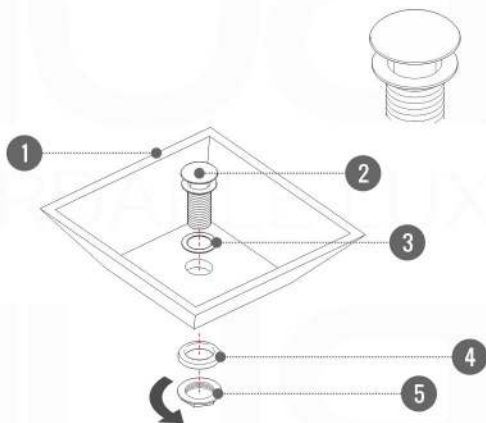

product code
BSL40SINK
Thickness: 9.53 (0.38")

Dimensions:	width	length	height	depth
inches	39.5"	18.5"	4.0"	4.0"
mm	1003.3	469.9	101.6	101.6

product code
BSL48SINK
Thickness: 9.53 (0.38")

Dimensions:	width	length	height	depth
inches	47.25"	18.5"	4.0"	4.0"
mm	1200.15	469.9	101.6	101.6

product code
BSL60SSINK
Thickness: 9.53 (0.38")

Dimensions:	width	length	height	depth
inches	59"	18.5"	4.0"	4.0"
mm	1498.6	469.9	101.6	101.6

product code
BSL60DSINK
Thickness: 9.53 (0.38")

Dimensions:	width	length	height	depth
inches	59"	18.5"	4.0"	3.75"
mm	1498.6	469.9	101.6	95.25

product code
BSL72SINK
Thickness: 9.53 (0.38")

Dimensions:	width	length	height	depth
inches	71.63"	18.5"	4.0"	4.0"
mm	1819.28	469.9	101.6	101.6

product code
BSL80SINK
Thickness: 9.53 (0.38")

Dimensions:	width	length	height	depth
inches	79"	18.5"	4.0"	4.0"
mm	2006.6	469.9	101.6	101.6

Pop-Up / P-trap Installation Instructions INSTALLATION GUIDE

FOR SINKS WITHOUT OVERFLOW
#SKU: P101N / P102N

FOR SINKS WITHOUT OVERFLOW
#SKU: P101 / P102

OR