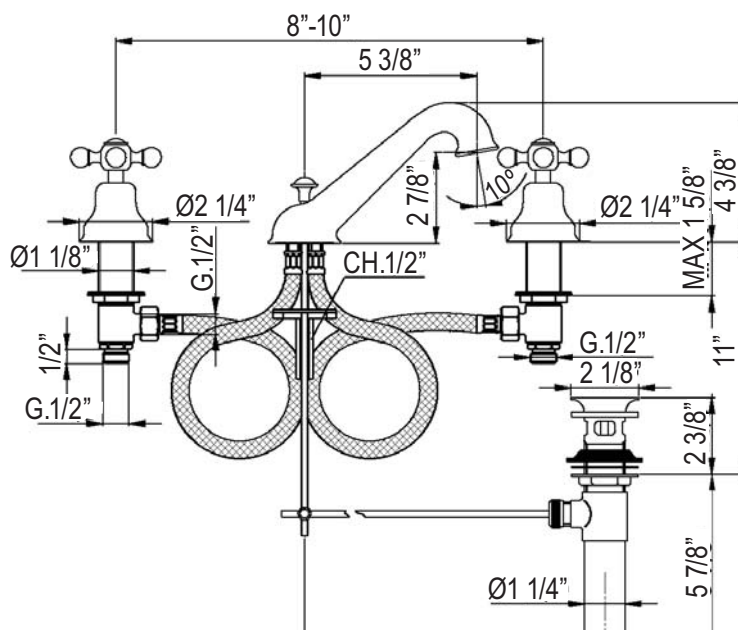

AC102X

AC102L

AC102LM & AC102LP

* For CA/VT, place a "-2" at end of model number for code compliant product. (Example A3608LMAPC-2)

Consult your local ROHL showroom for additional information and specifications. For complete warranty details and a list of showrooms, go to www.rohlhome.com.