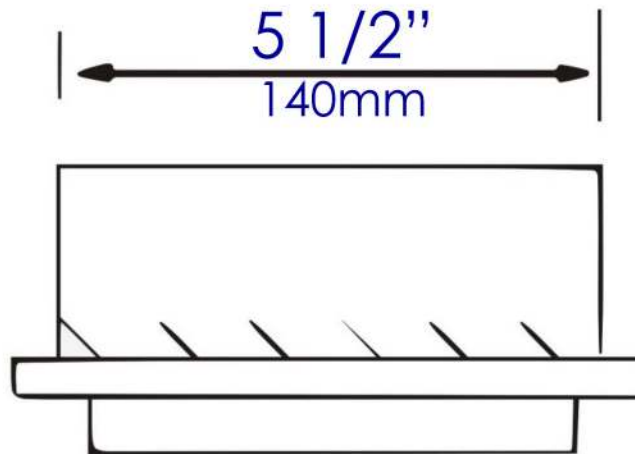

ABTPC77

Black or White Matte Stainless Steel Recessed Toilet Paper Holder with Cover

Note: All product dimensions are approximate and should be verified on site prior to installation.
Visit www.ALFIbrand.com for more information.