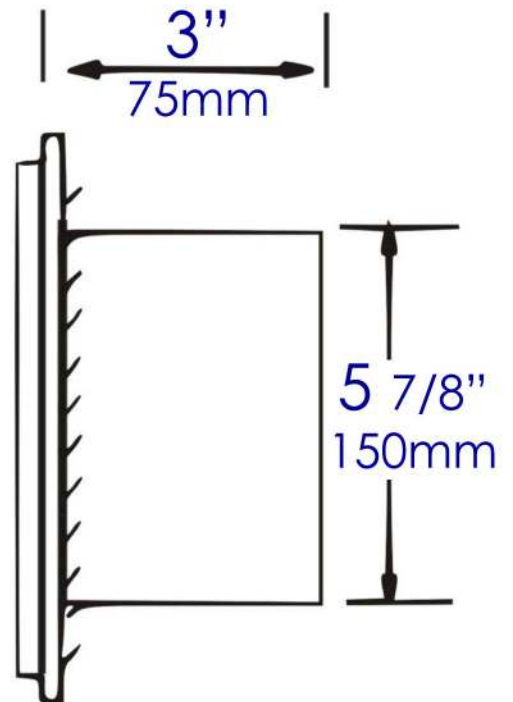

ABTPC77

Black or White Matte Stainless Steel Recessed Toilet Paper Holder with Cover

Note: All product dimensions are approximate and should be verified on site prior to installation.
Visit www.ALFIbrand.com for more information.