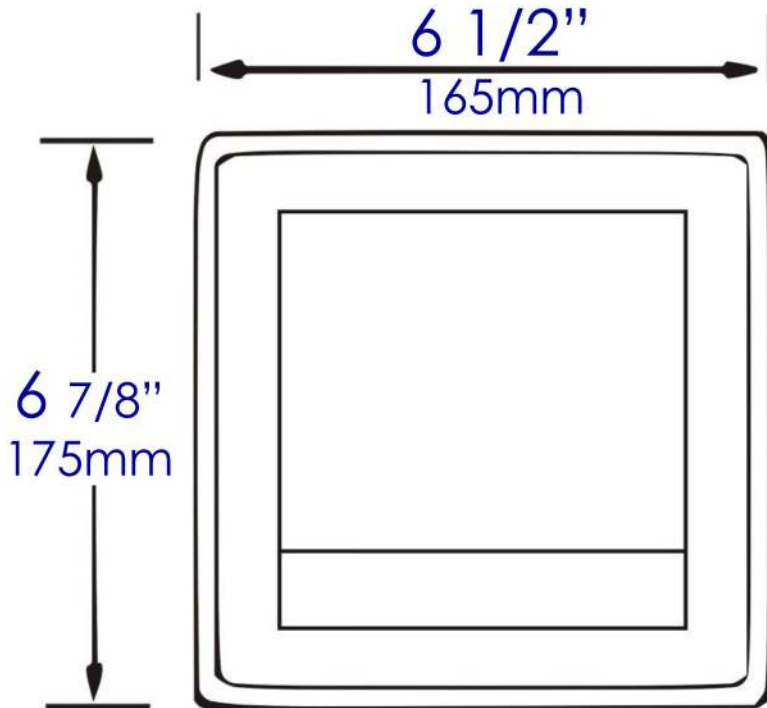

ABTPC77

Black or White Matte Stainless Steel Recessed Toilet Paper Holder with Cover

Note: All product dimensions are approximate and should be verified on site prior to installation.
Visit www.ALFIbrand.com for more information.