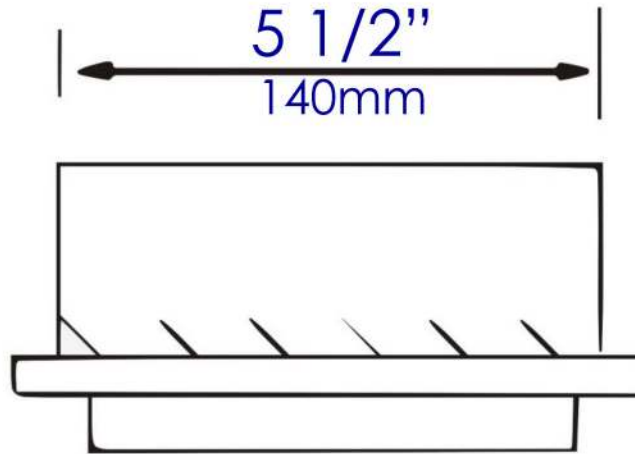

ABTP77

Brushed or Polished Stainless Steel Recessed Toilet Paper Holder with Cover

Note: All product dimensions are approximate and should be verified on site prior to installation.
Visit www.ALFIbrand.com for more information.