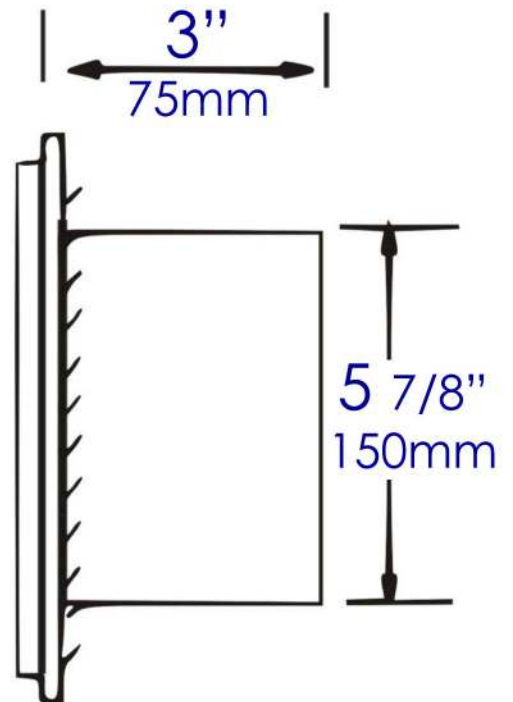

ABTP77

Brushed or Polished Stainless Steel Recessed Toilet Paper Holder with Cover

Note: All product dimensions are approximate and should be verified on site prior to installation.
Visit www.ALFIbrand.com for more information.