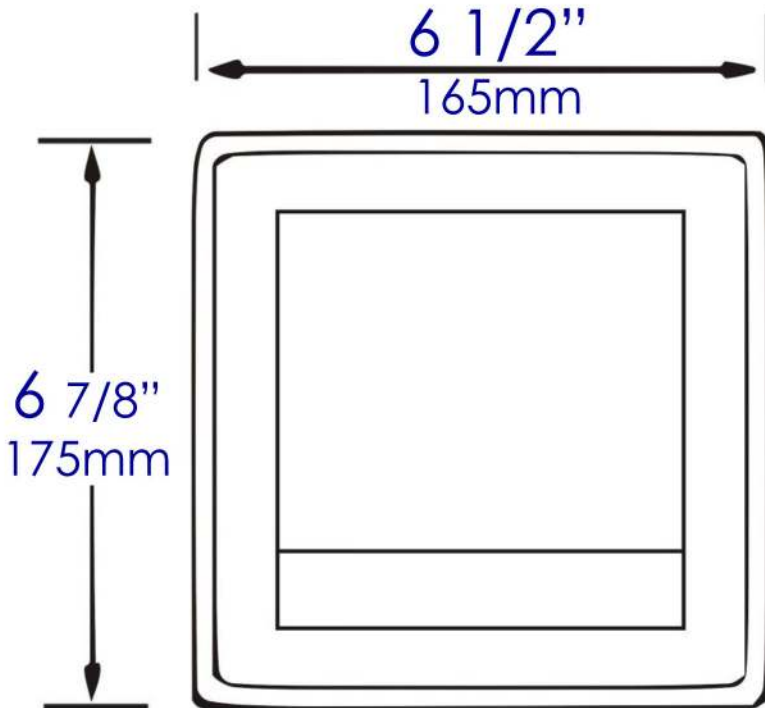

ABTP77

Brushed or Polished Stainless Steel Recessed Toilet Paper Holder with Cover

Note: All product dimensions are approximate and should be verified on site prior to installation.
Visit www.ALFIbrand.com for more information.