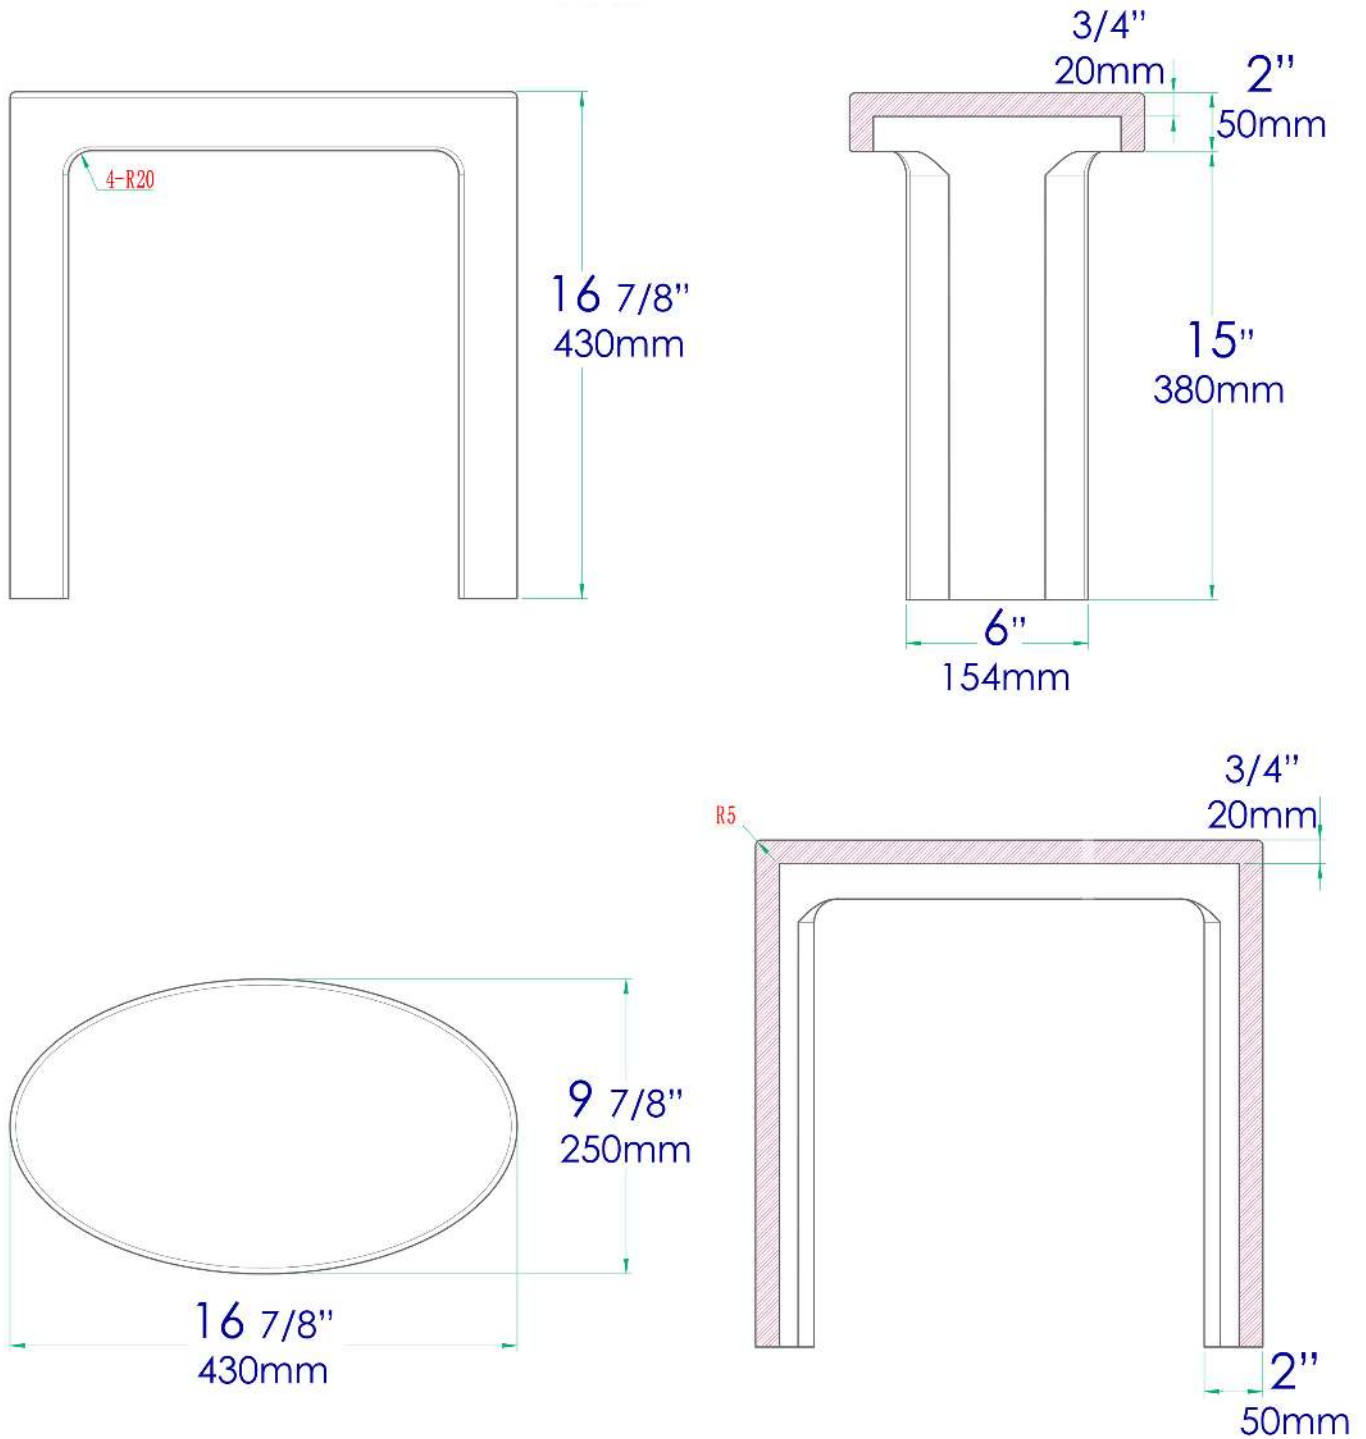

**ABST66**

White Matte Solid Surface Resin  
Bathroom / Shower Stool

**Note:** All product dimensions are approximate and should be verified on site prior to installation.

Visit [www.ALFIbrand.com](http://www.ALFIbrand.com) for more information.