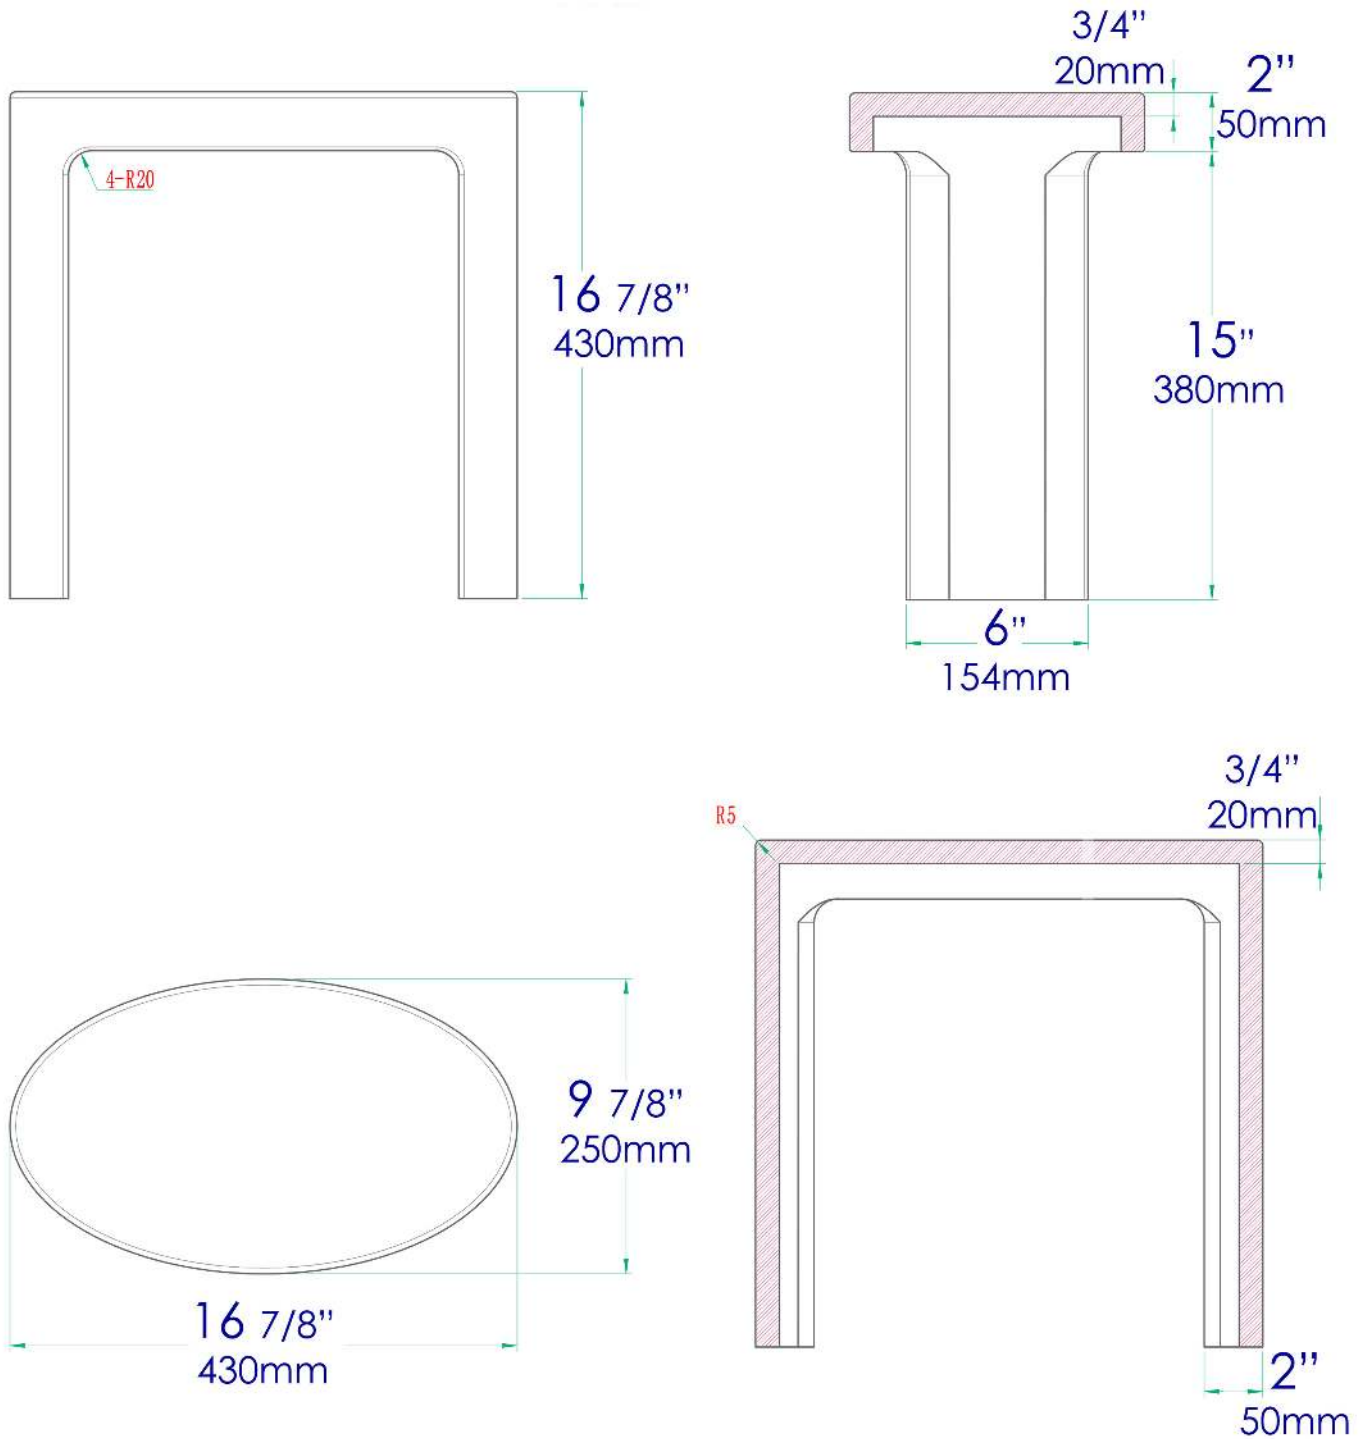

ABST66BM

Black Matte Solid Surface Resin
Bathroom / Shower Stool

Note: All product dimensions are approximate and should be verified on site prior to installation.

Visit www.ALFIbrand.com for more information.