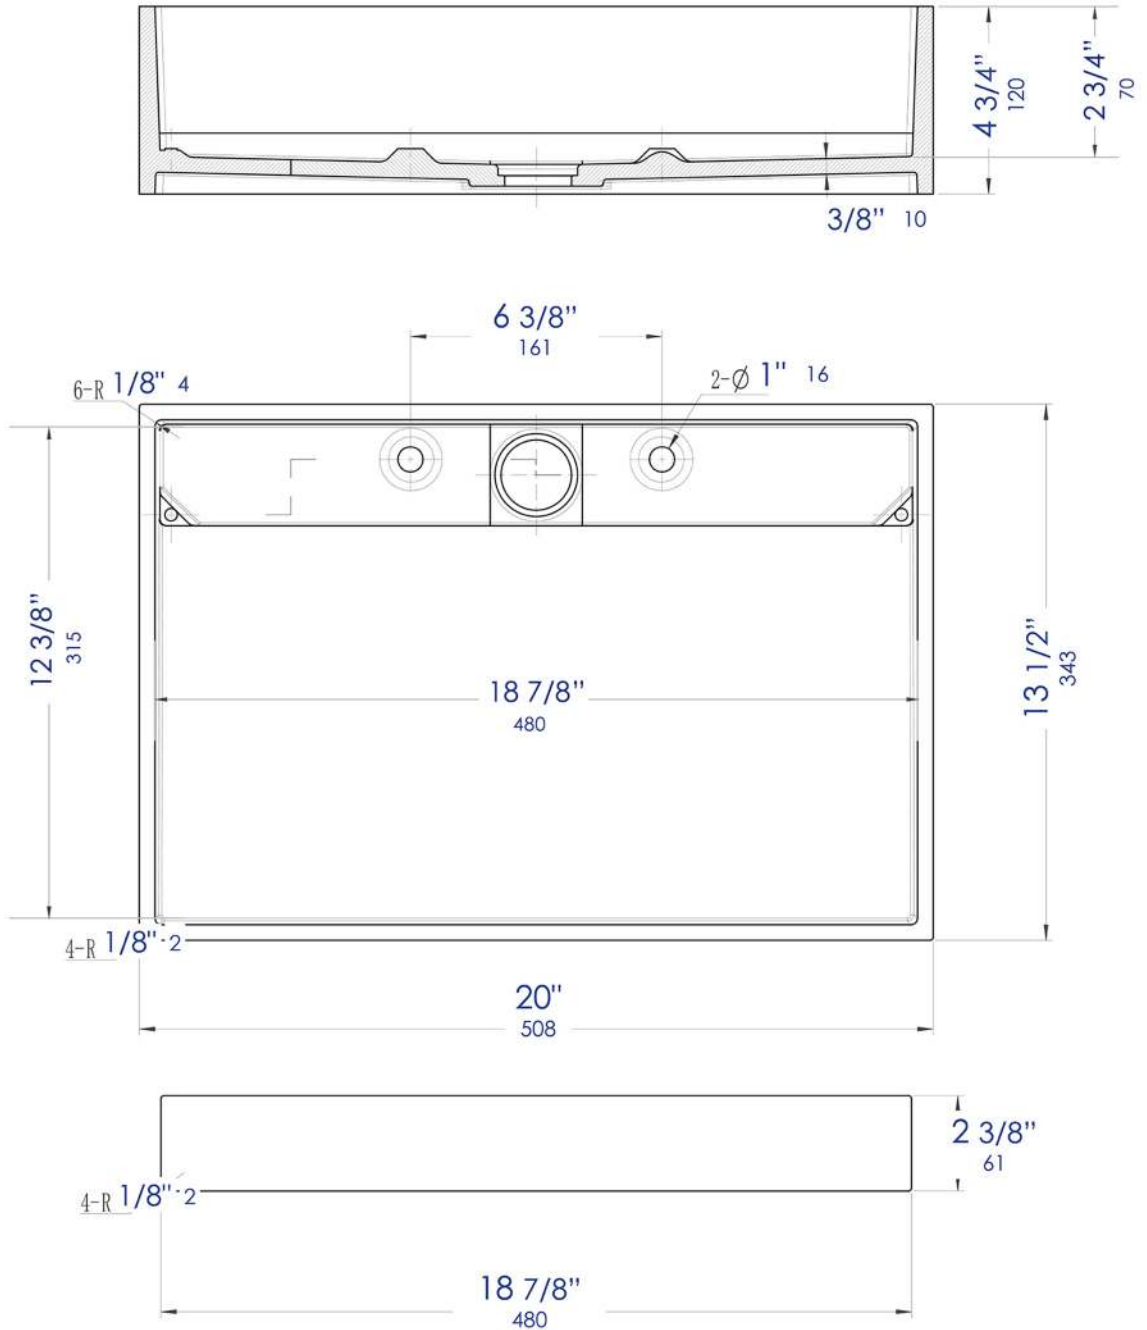

ABRS2014BM

Black & White Matte 20" x 14"
Solid Surface Resin Sink

Note: All product dimensions are approximate and should be verified on site prior to installation.
Visit www.ALFIbrand.com for more information.