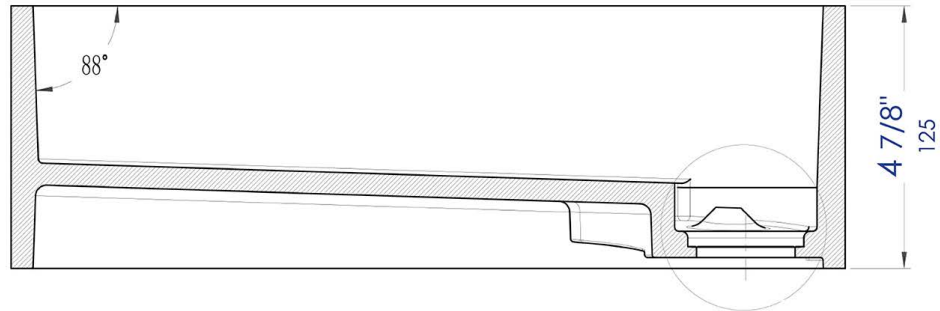

ABRS15R

White Matte 15" Round White Matte
Solid Surface Resin Sink

Note: All product dimensions are approximate and should be verified on site prior to installation.
Visit www.ALFIbrand.com for more information.