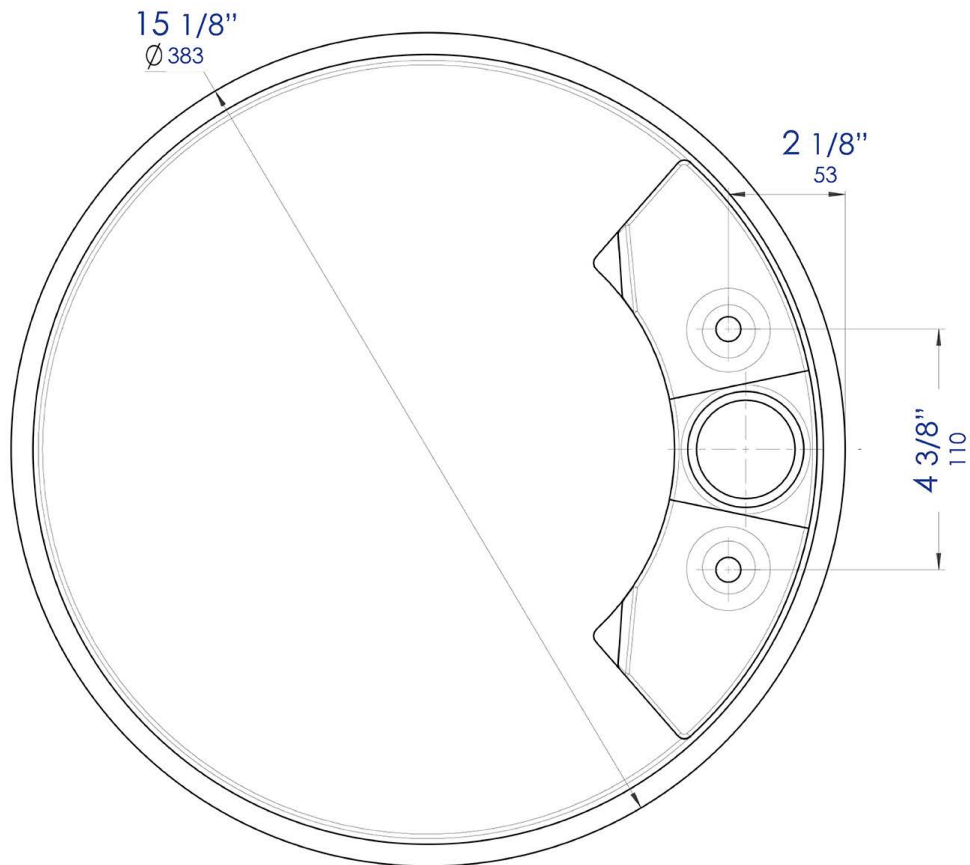

ABRS15R

White Matte 15" Round White Matte
Solid Surface Resin Sink

Note: All product dimensions are approximate and should be verified on site prior to installation.
Visit www.ALFIbrand.com for more information.