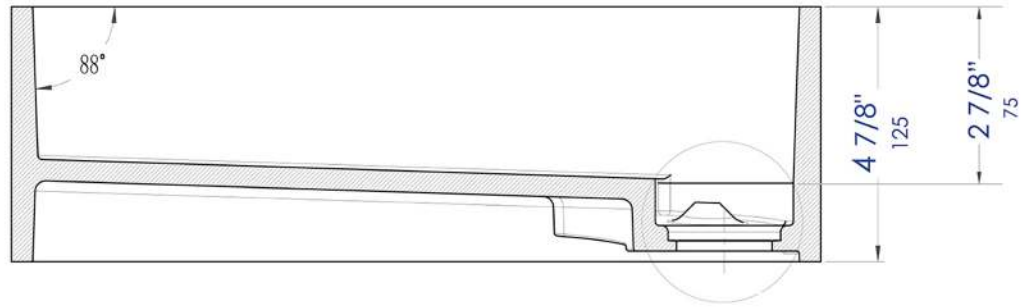

ABRS15RBM

Black & White Matte 15" Round
Solid Surface Resin Sink

Note: All product dimensions are approximate and should be verified on site prior to installation.
Visit www.ALFIbrand.com for more information.