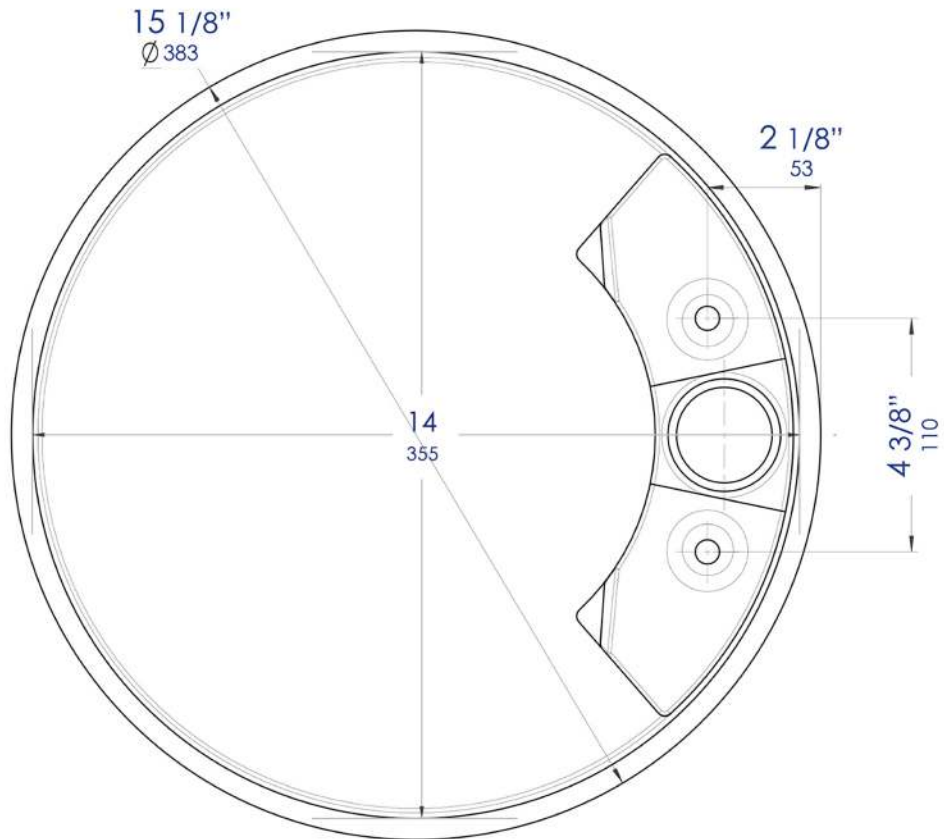

ABRS15RBM

Black & White Matte 15" Round
Solid Surface Resin Sink

Note: All product dimensions are approximate and should be verified on site prior to installation.
Visit www.ALFIbrand.com for more information.