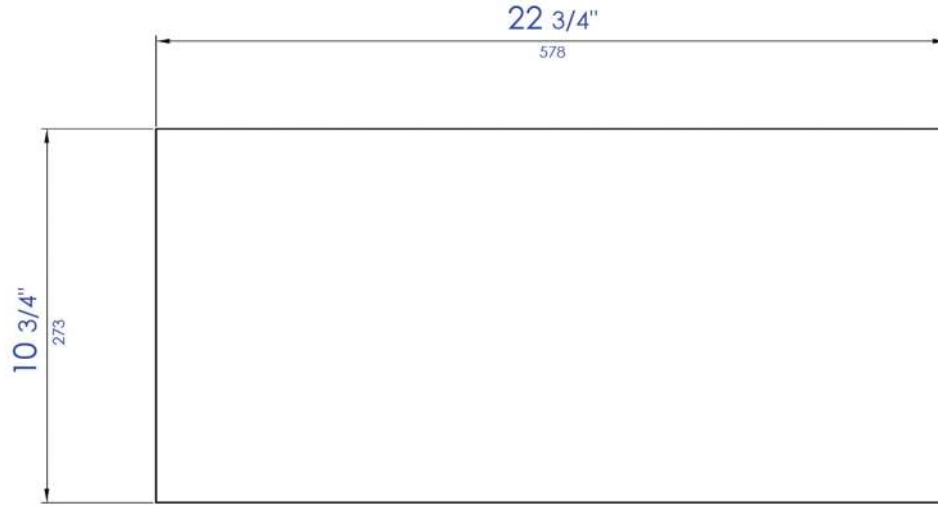

ABNP2412

24" x 12" Brushed Black, Copper or Gold PVD
Stainless Steel Horizontal Single Shelf Shower Niche

Wall Cut Out

Note: All product dimensions are approximate and should be verified on site prior to installation.