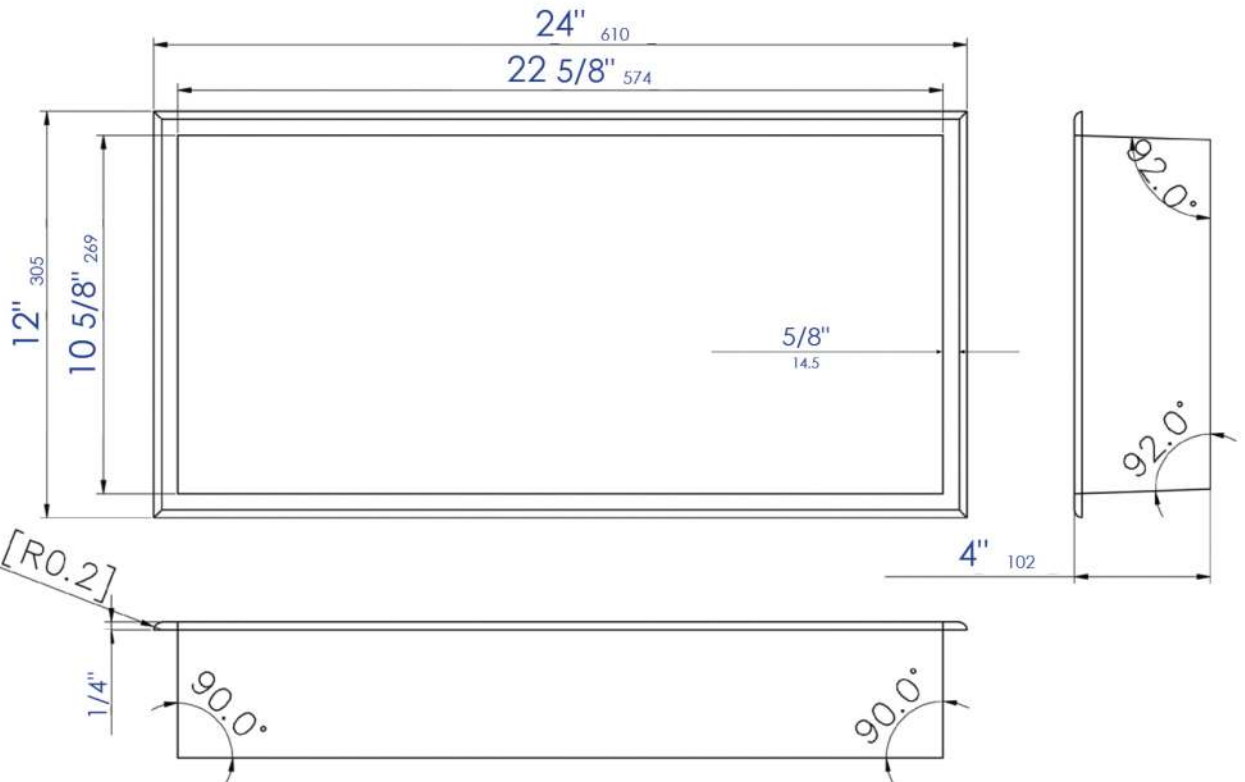

ABNP2412

24" x 12" Brushed Black, Copper or Gold PVD
Stainless Steel Horizontal Single Shelf Shower Niche

Wall Cut Out

Note: All product dimensions are approximate and should be verified on site prior to installation.