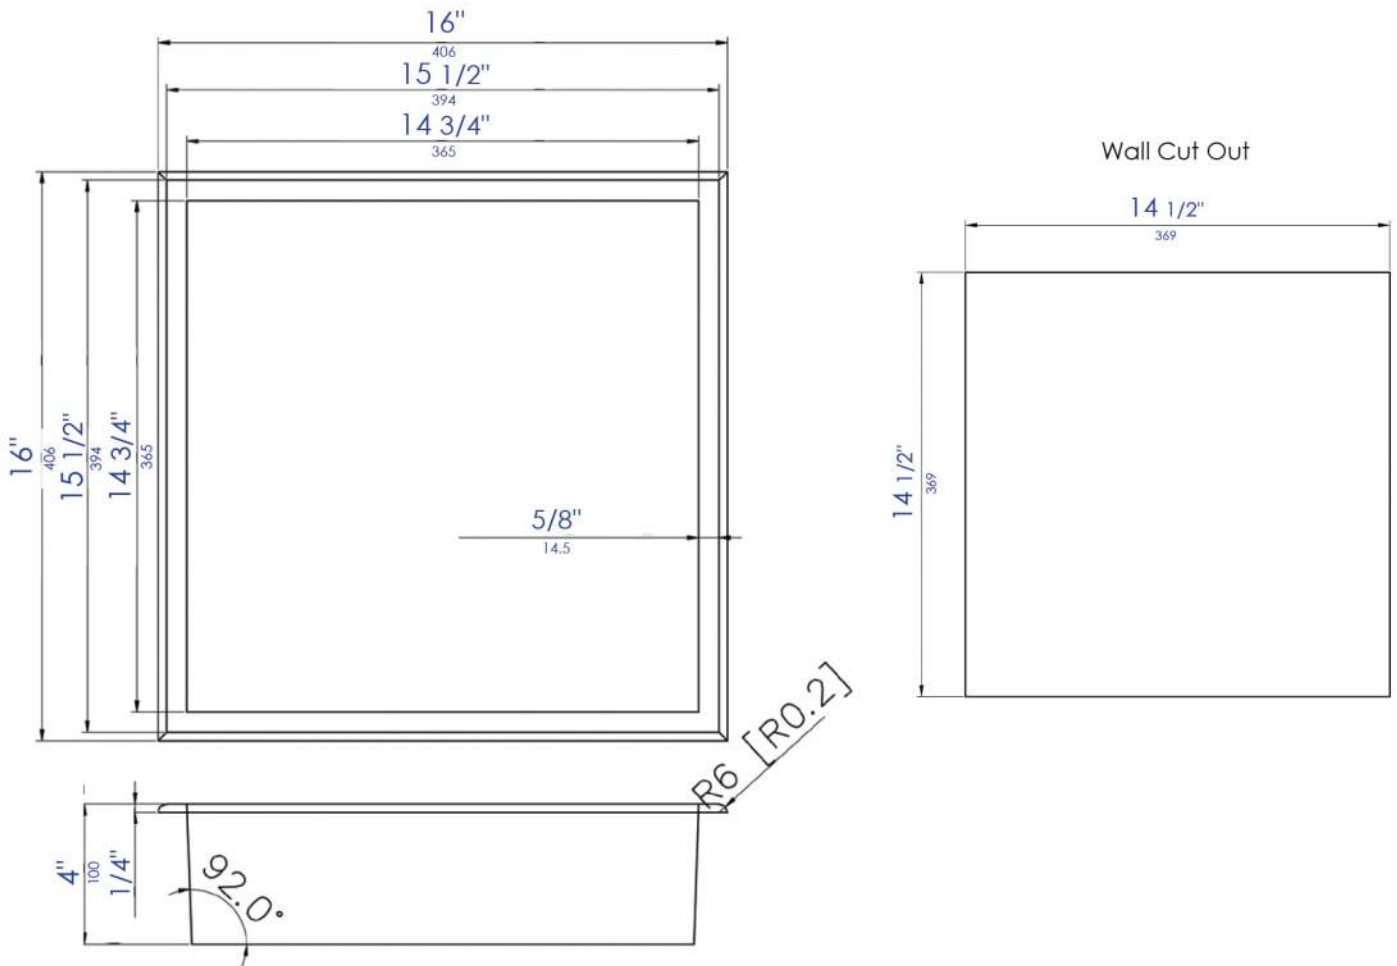

ABNP1616

16" x 16" Brushed Black, Copper or Gold PVD
Steel Square Single Shelf Shower Niche

Note: All product dimensions are approximate and should be verified on site prior to installation.
Visit www.ALFIbrand.com for more information.