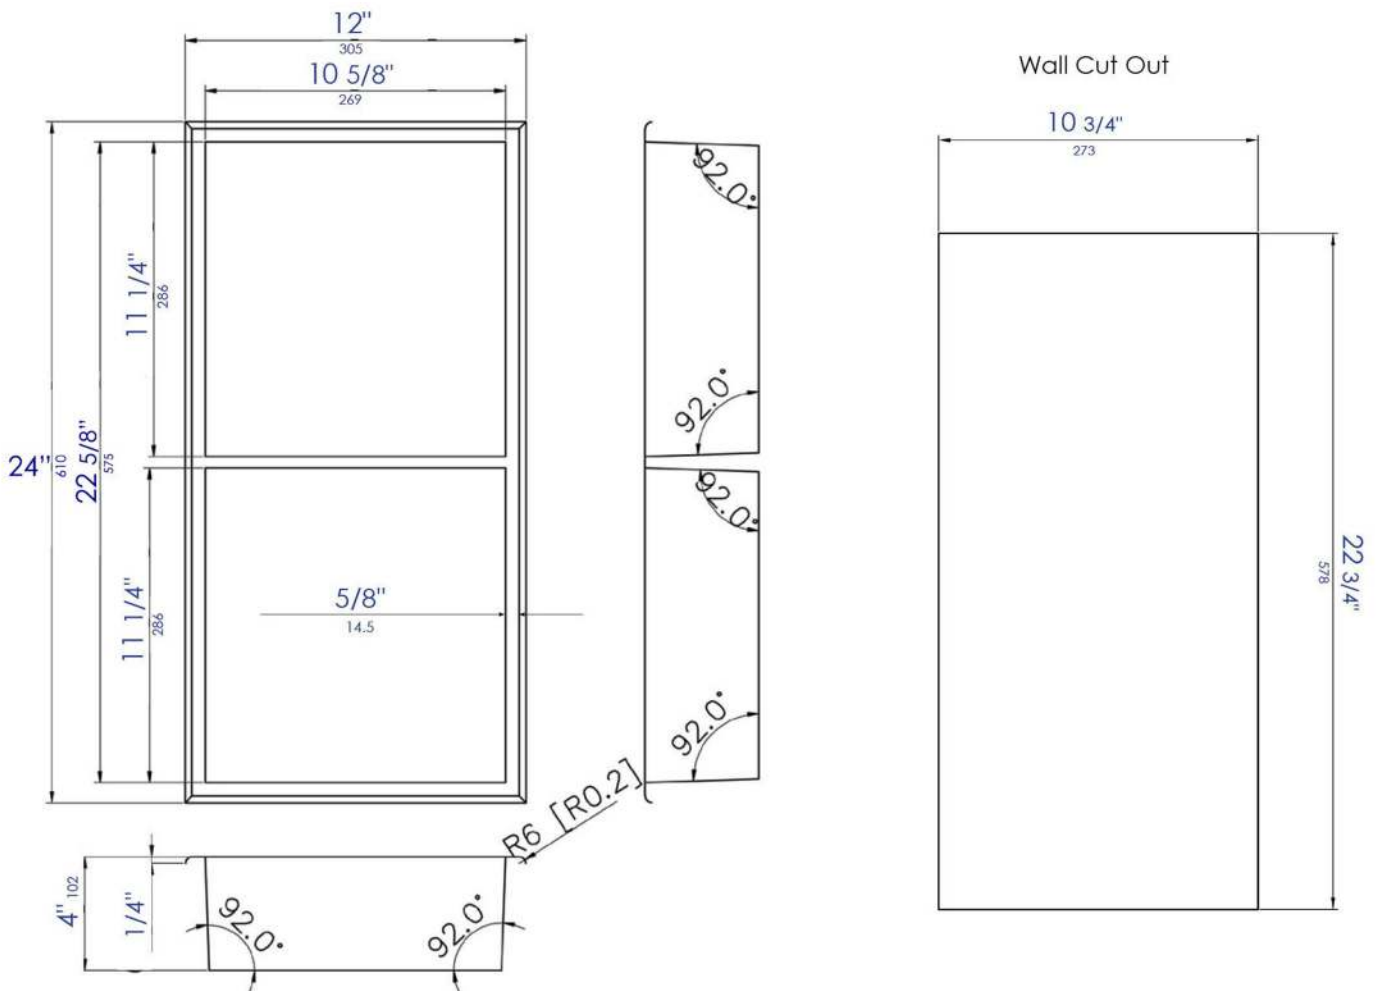

ABNP1224

12" x 24" Brushed Black, Copper or Gold PVD
Stainless Steel Vertical Double Shelf Shower Niche

Note: All product dimensions are approximate and should be verified on site prior to installation.