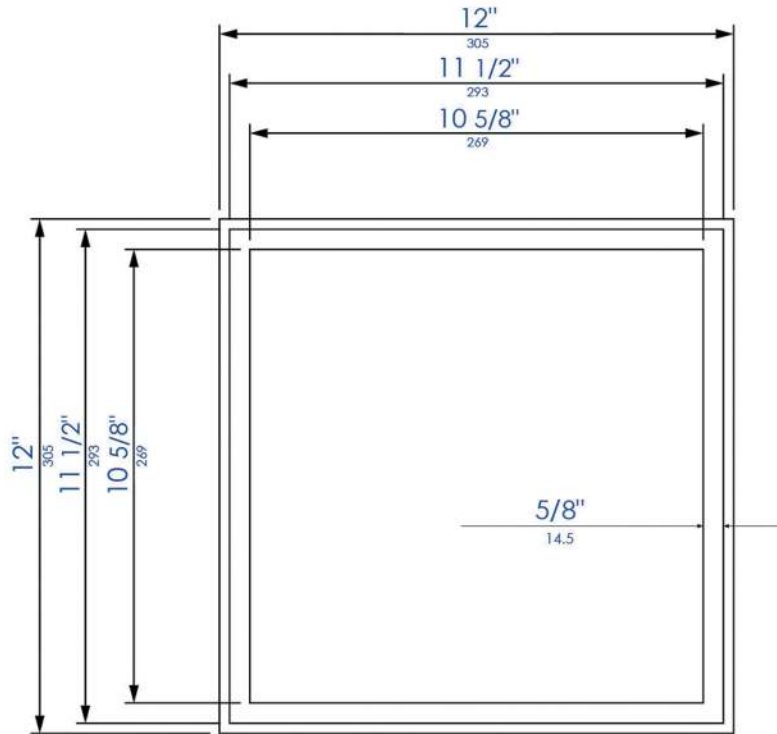

ABNP1212

12" x 12" Brushed Black, Copper or Gold PVD
Stainless Steel Square Single Shelf Shower

Wall Cut Out

Note: All product dimensions are approximate and should be verified on site prior to installation.