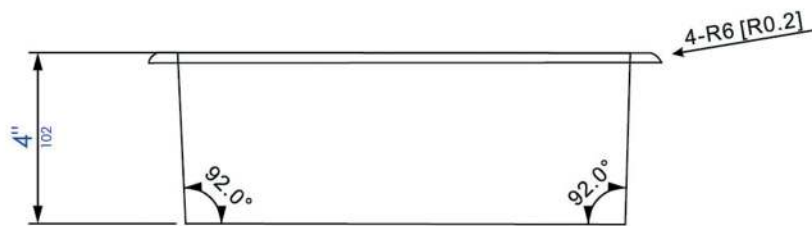

ABNP1212

12" x 12" Brushed Black, Copper or Gold PVD
Stainless Steel Square Single Shelf Shower

Wall Cut Out

Note: All product dimensions are approximate and should be verified on site prior to installation.