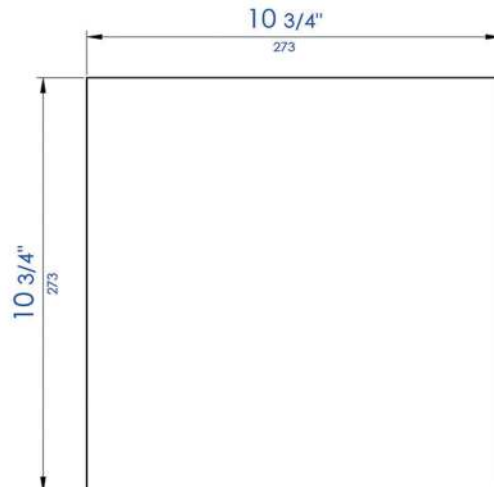

ABNP1212

12" x 12" Brushed Black, Copper or Gold PVD
Stainless Steel Square Single Shelf Shower

Wall Cut Out

Note: All product dimensions are approximate and should be verified on site prior to installation.