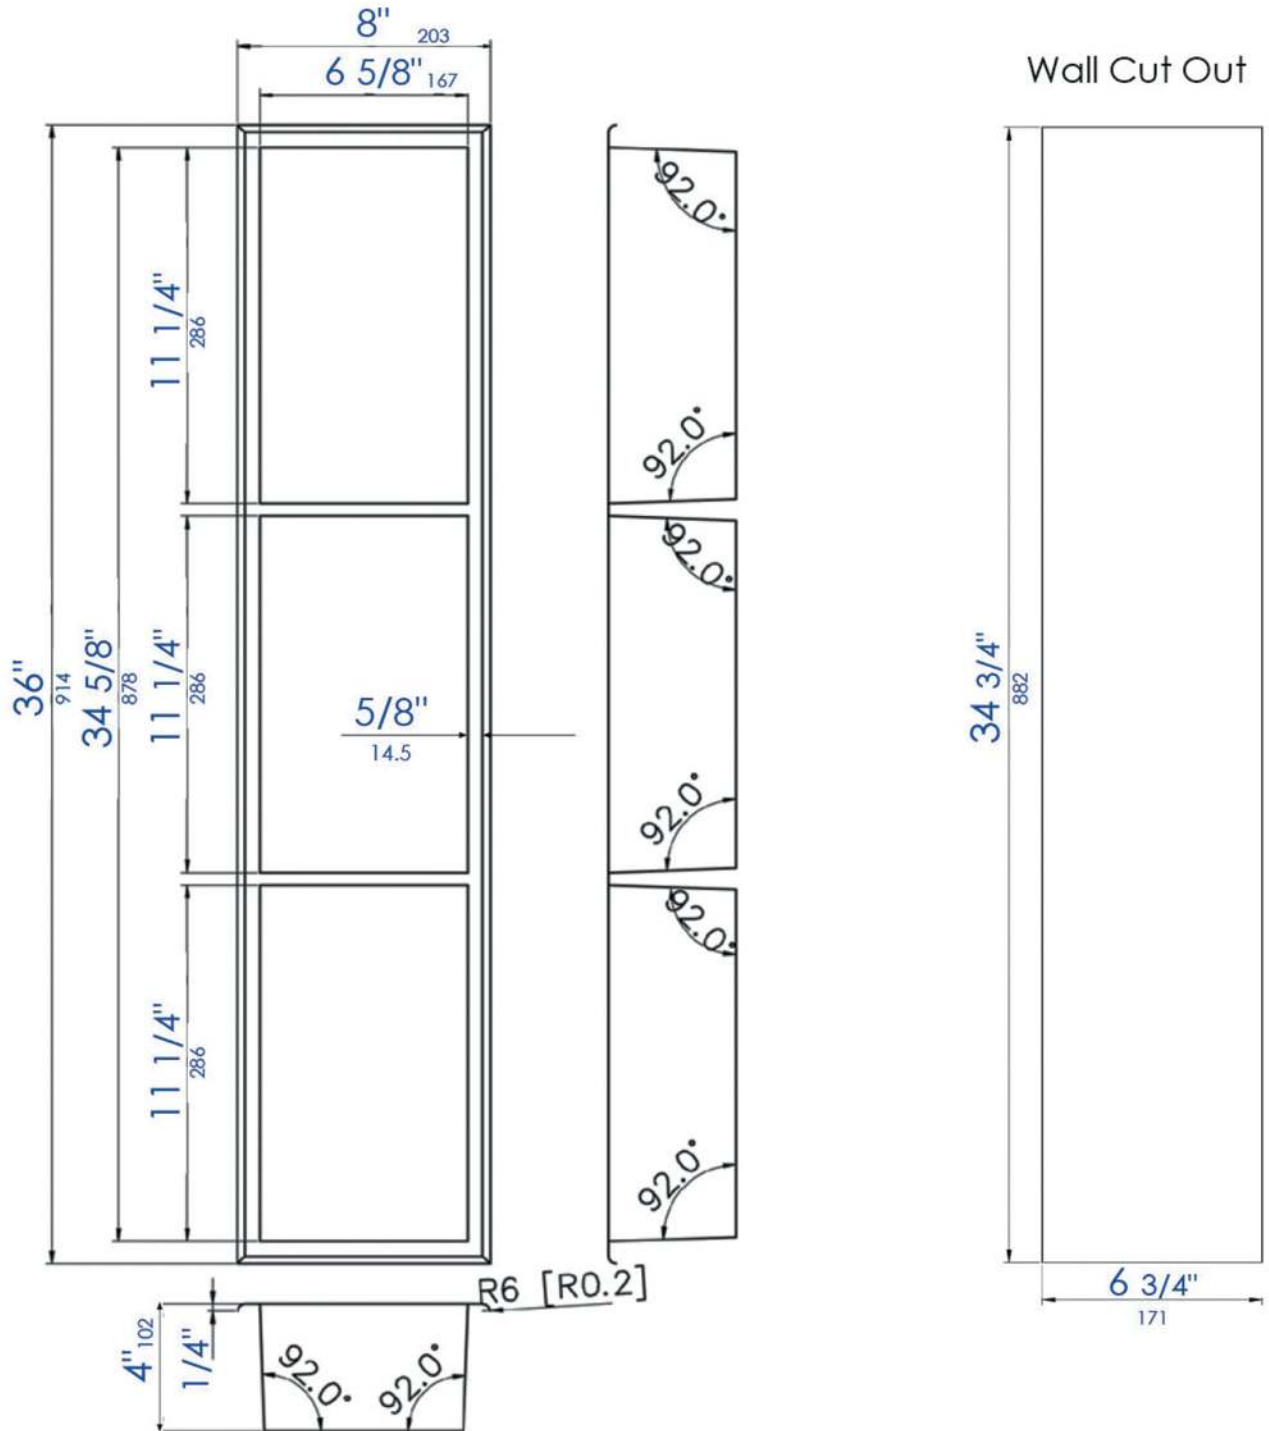

ABNP0836

8" x 36" Brushed Black, Copper or Gold PVD
Stainless Steel Vertical Triple Shelf Shower Niche

Note: All product dimensions are approximate and should be verified on site prior to installation.
Visit www.ALFIbrand.com for more information.