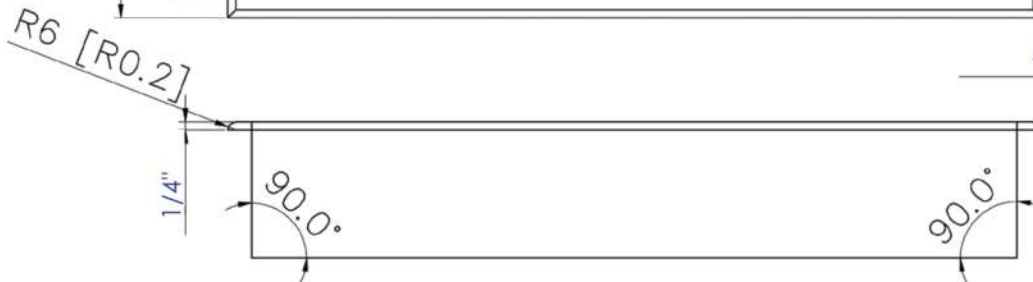

ABNC2412

24" x 12" White or Black Stainless Steel Horizontal Single Shelf Shower Niche

Wall Cut Out

Note: All product dimensions are approximate and should be verified on site prior to installation.

Visit www.ALFIbrand.com for more information.