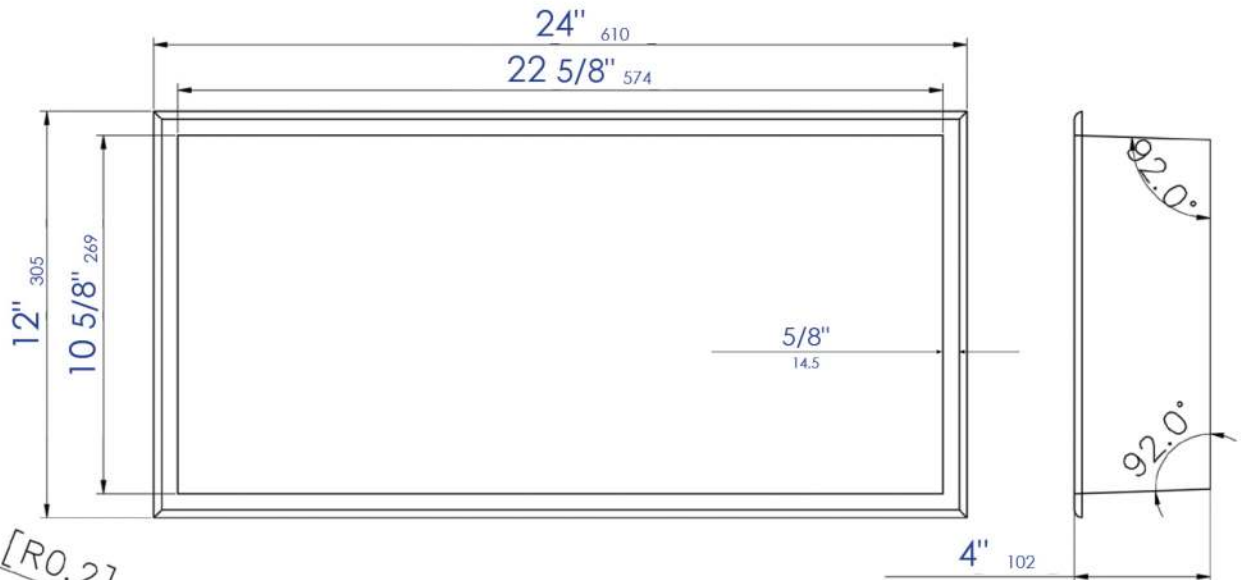

ABNC2412

24" x 12" White or Black Stainless Steel Horizontal Single Shelf Shower Niche

Wall Cut Out

Note: All product dimensions are approximate and should be verified on site prior to installation.

Visit www.ALFIbrand.com for more information.