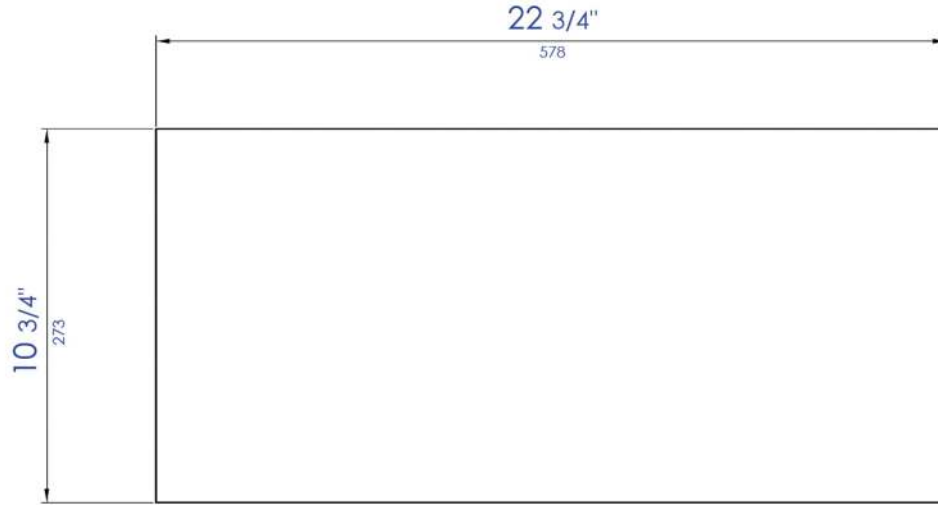

ABNC2412

24" x 12" White or Black Stainless Steel Horizontal Single Shelf Shower Niche

Wall Cut Out

Note: All product dimensions are approximate and should be verified on site prior to installation.

Visit www.ALFIbrand.com for more information.