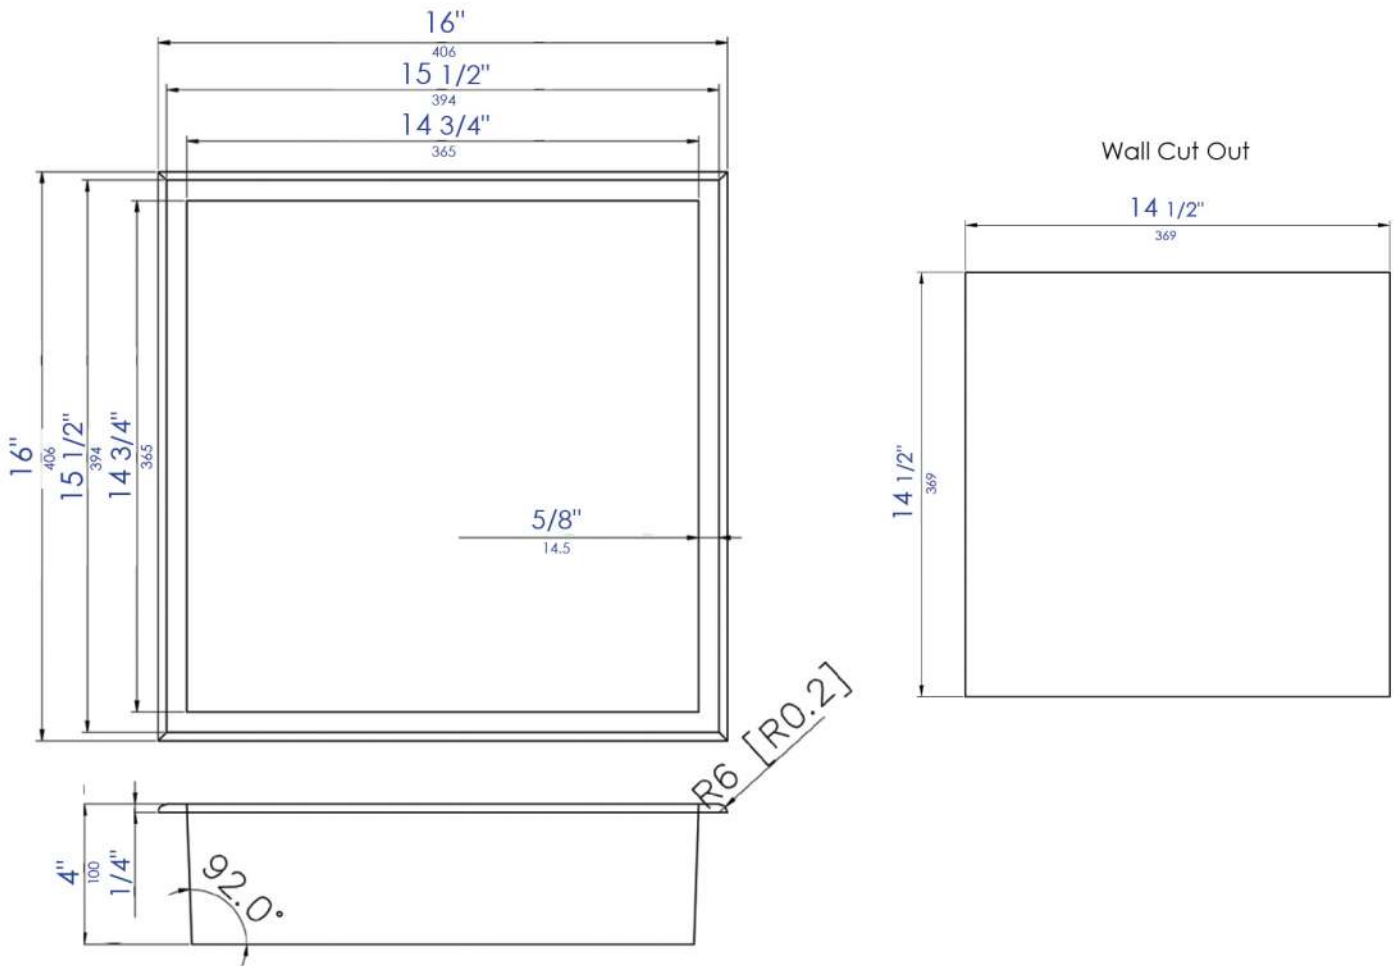

ABNC1616

16" x 16" White or Black Stainless Steel Square
Single Shelf Shower Niche

Note: All product dimensions are approximate and should be verified on site prior to installation.

Visit www.ALFIbrand.com for more information.