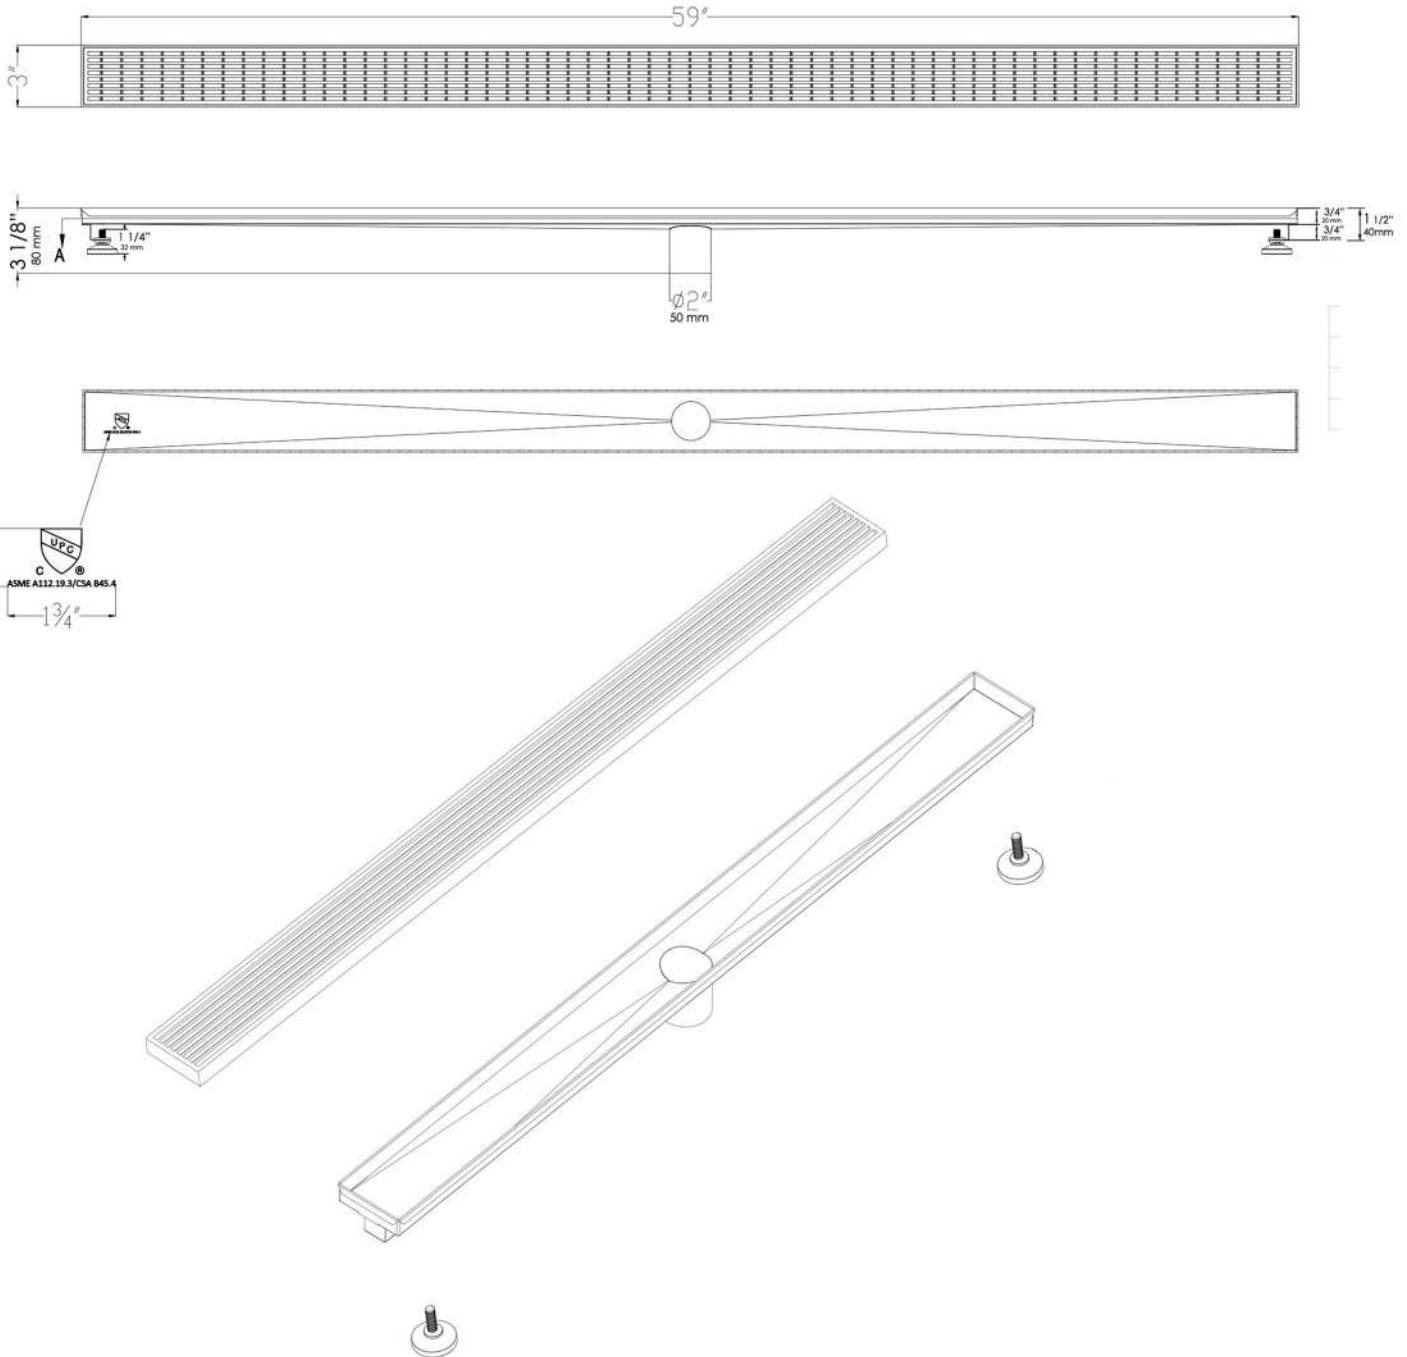

ABLD59D

59" Stainless Steel Linear Shower Drain with Groove Lines

Note: All product dimensions are approximate and should be verified on site prior to installation.
Visit www.ALFIbrand.com for more information.