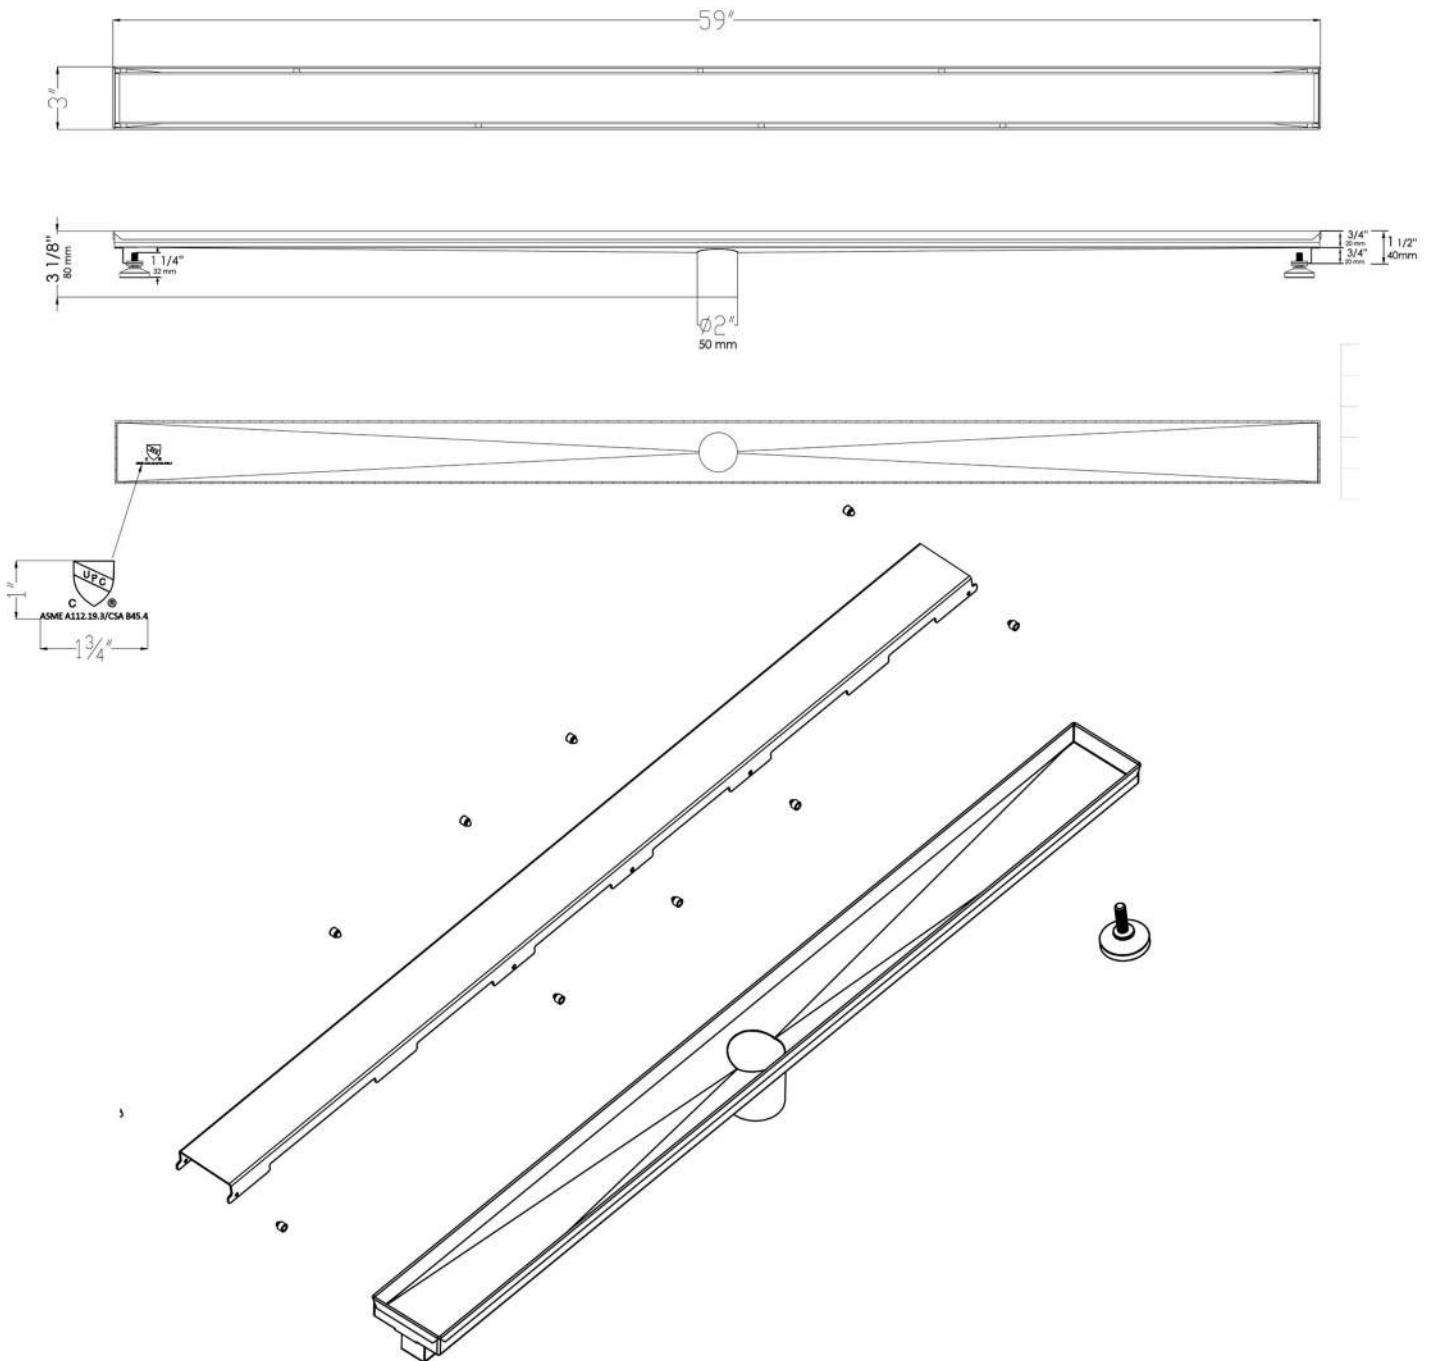

ABLD59B

59" Stainless Steel Linear Shower Drain with Solid Cover

Note: All product dimensions are approximate and should be verified on site prior to installation.
Visit www.ALFIbrand.com for more information.