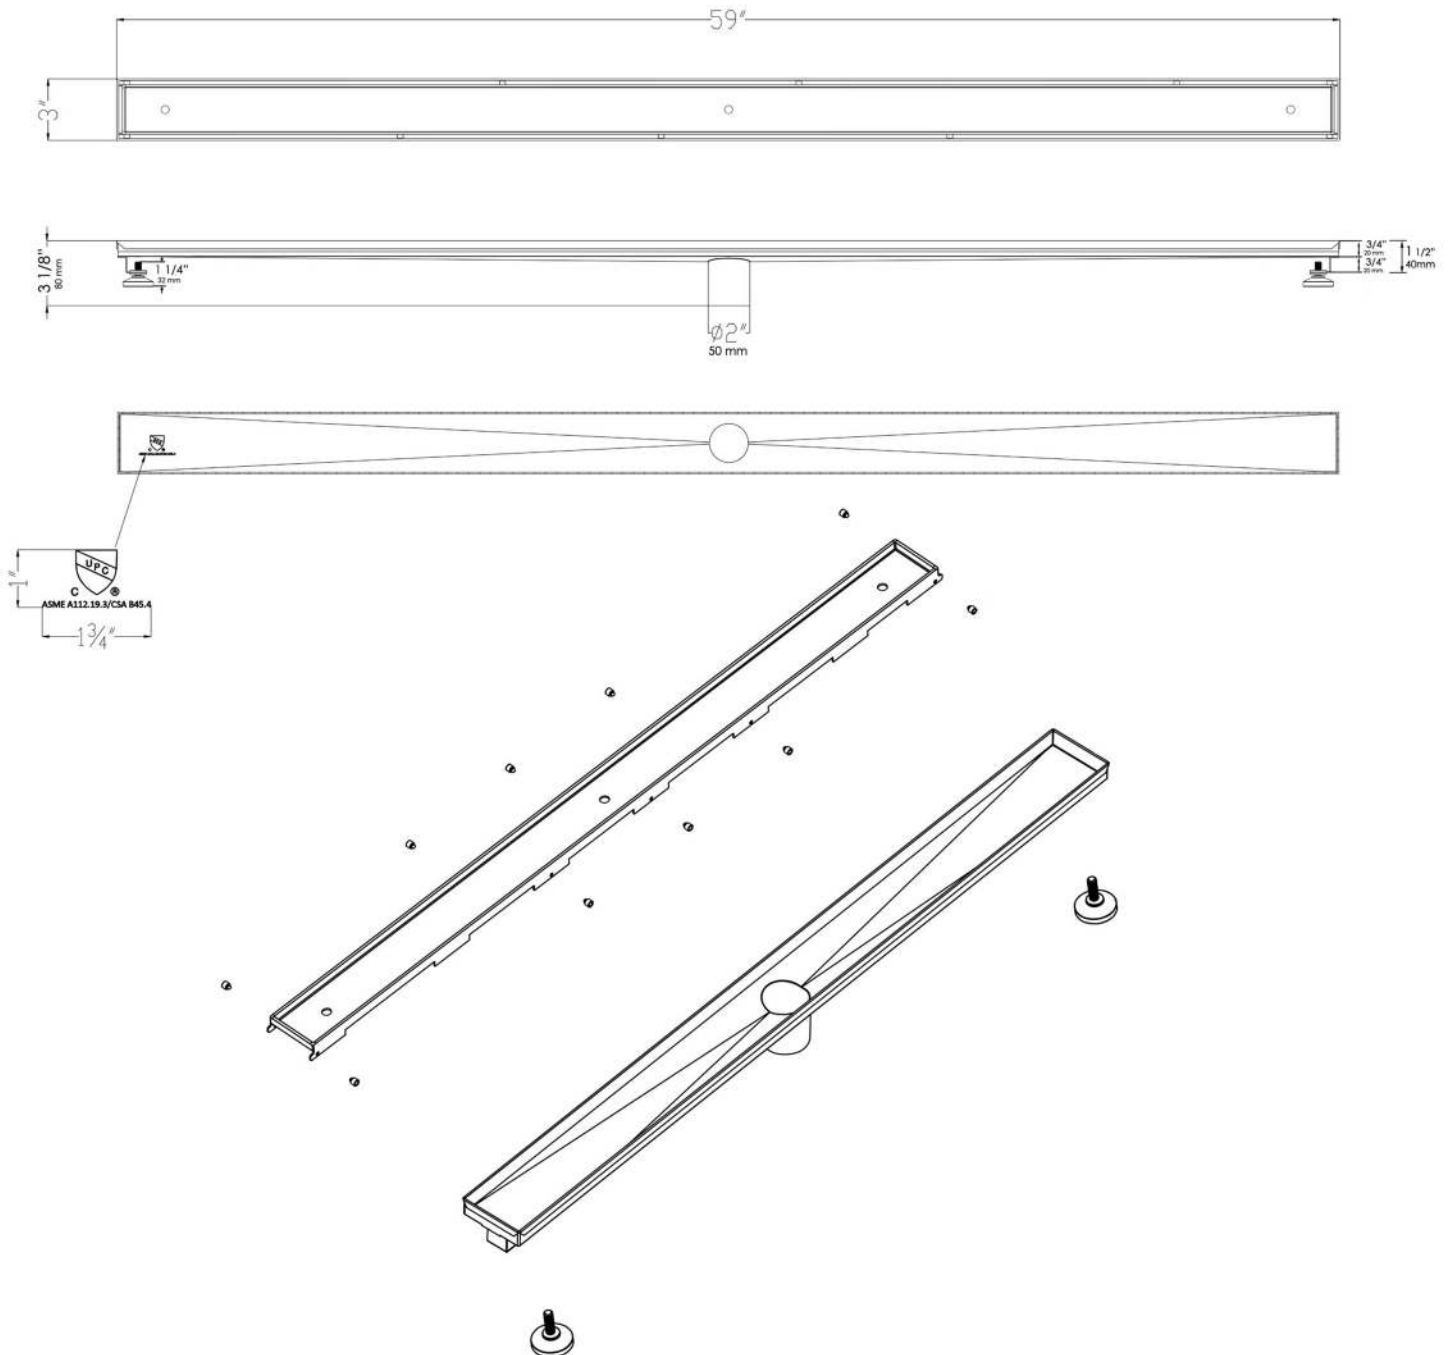

**ABLD59A**

# 59" Stainless Steel Linear Shower Drain with No Cover

**Note:** All product dimensions are approximate and should be verified on site prior to installation.  
Visit [www.ALFIbrand.com](http://www.ALFIbrand.com) for more information.