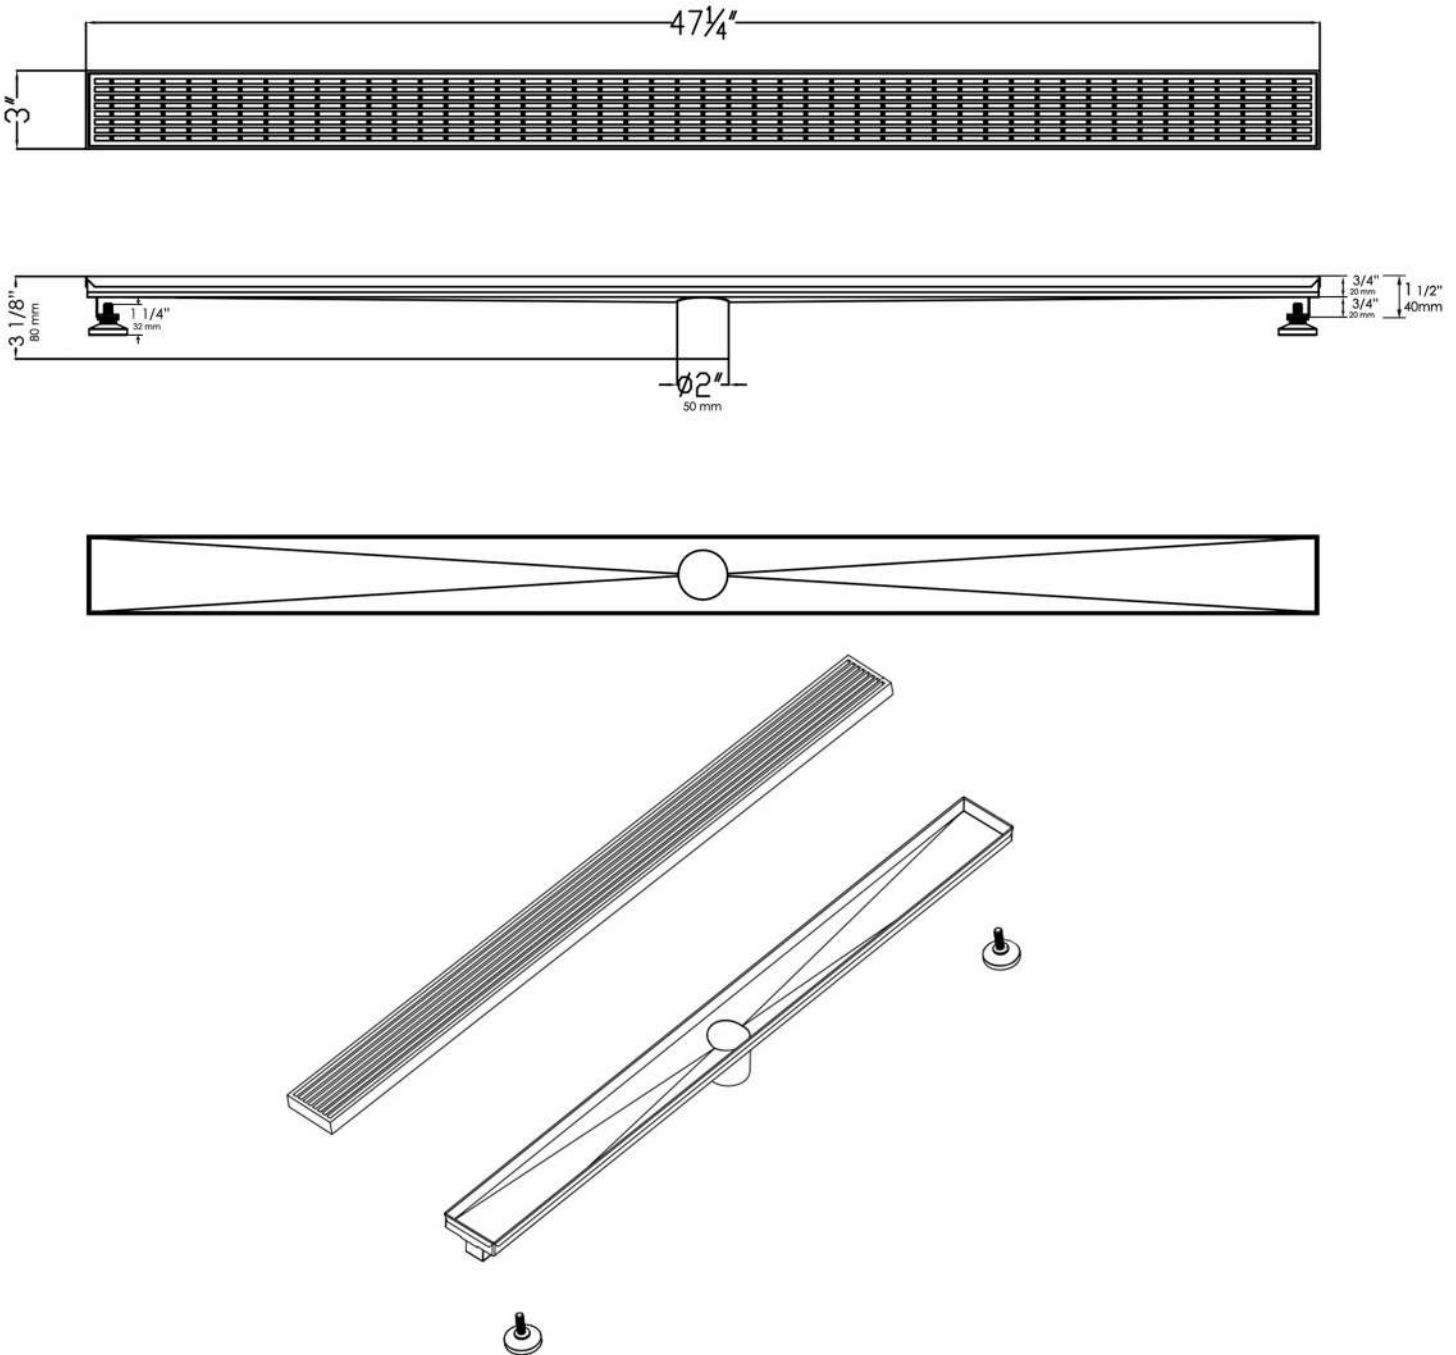

**ABLD47D**

# 47" Stainless Steel Linear Shower Drain with Groove Lines

**Note:** All product dimensions are approximate and should be verified on site prior to installation.  
Visit [www.ALFIbrand.com](http://www.ALFIbrand.com) for more information.