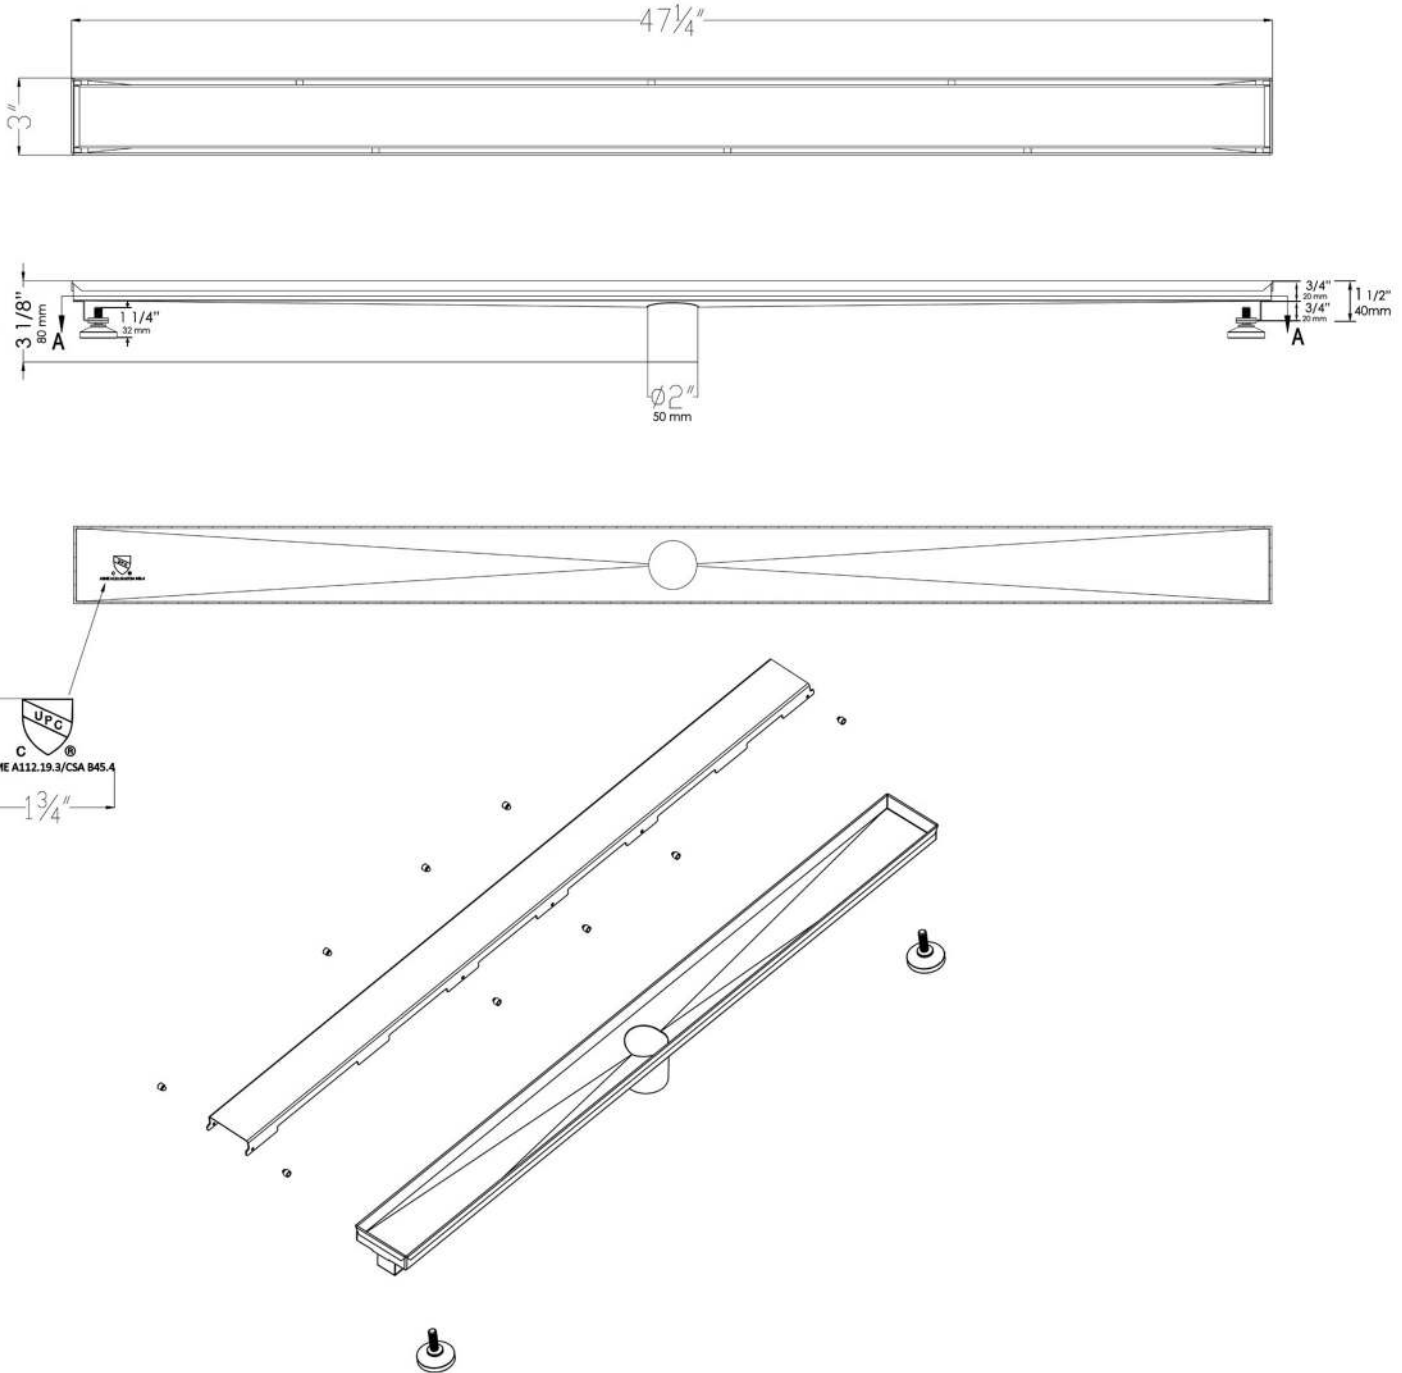

ABLD47B

47" Stainless Steel Linear Shower Drain with Solid Cover

Note: All product dimensions are approximate and should be verified on site prior to installation.
Visit www.ALFIbrand.com for more information.