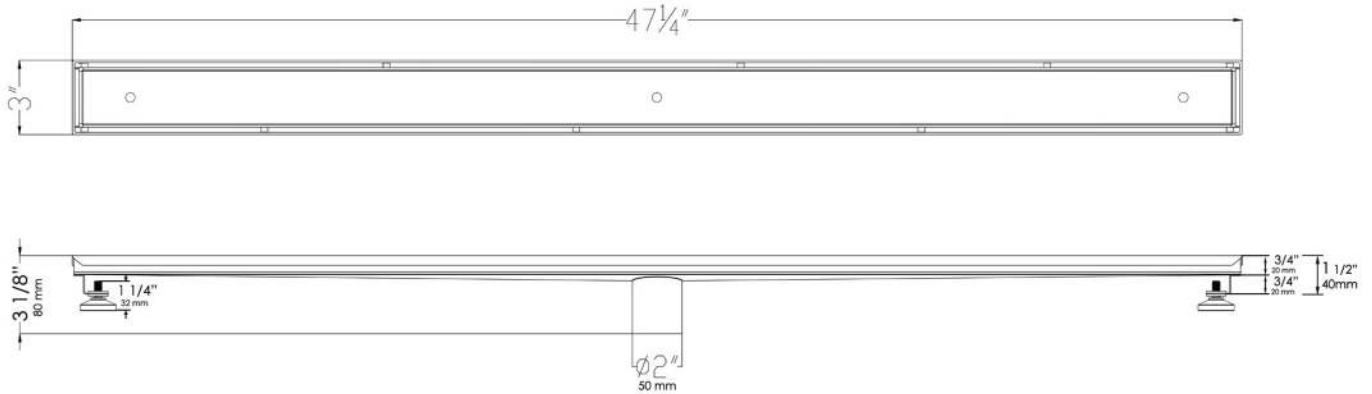

# 47" Stainless Steel Linear Shower Drain with No Cover

**Note:** All product dimensions are approximate and should be verified on site prior to installation.  
Visit [www.ALFIbrand.com](http://www.ALFIbrand.com) for more information.