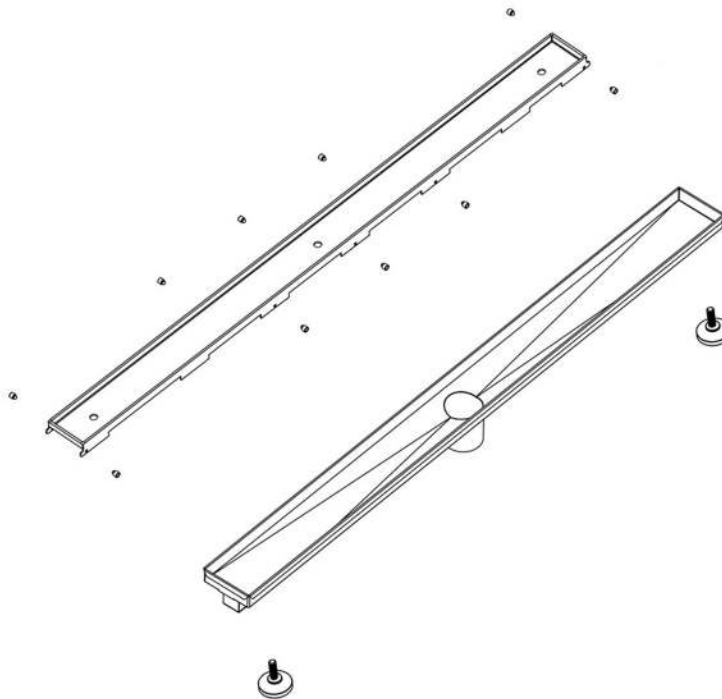

**ABLD47A**

# 47" Stainless Steel Linear Shower Drain with No Cover

**Note:** All product dimensions are approximate and should be verified on site prior to installation.  
Visit [www.ALFIbrand.com](http://www.ALFIbrand.com) for more information.