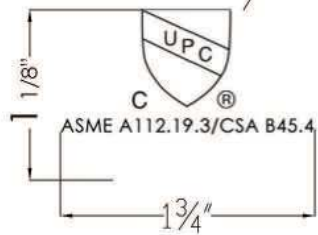

SECTION A-A

NO	DESCRIPTION	QTY	MATERIAL	SIZE
1	Linear drain cover	1	SUS304	23 ³ / ₄ "X2 ³ / ₄ "X3 ³ / ₄ "(18G)
2	plastic connectors	6	PP	Ø3/8 X 1/2
3	Linear drain stand	1	SUS304	24"X3"X3 ³ / ₈ "(18G)
4	mounting brackets	2	composite material	Ø1 3/8 X 1 3/4