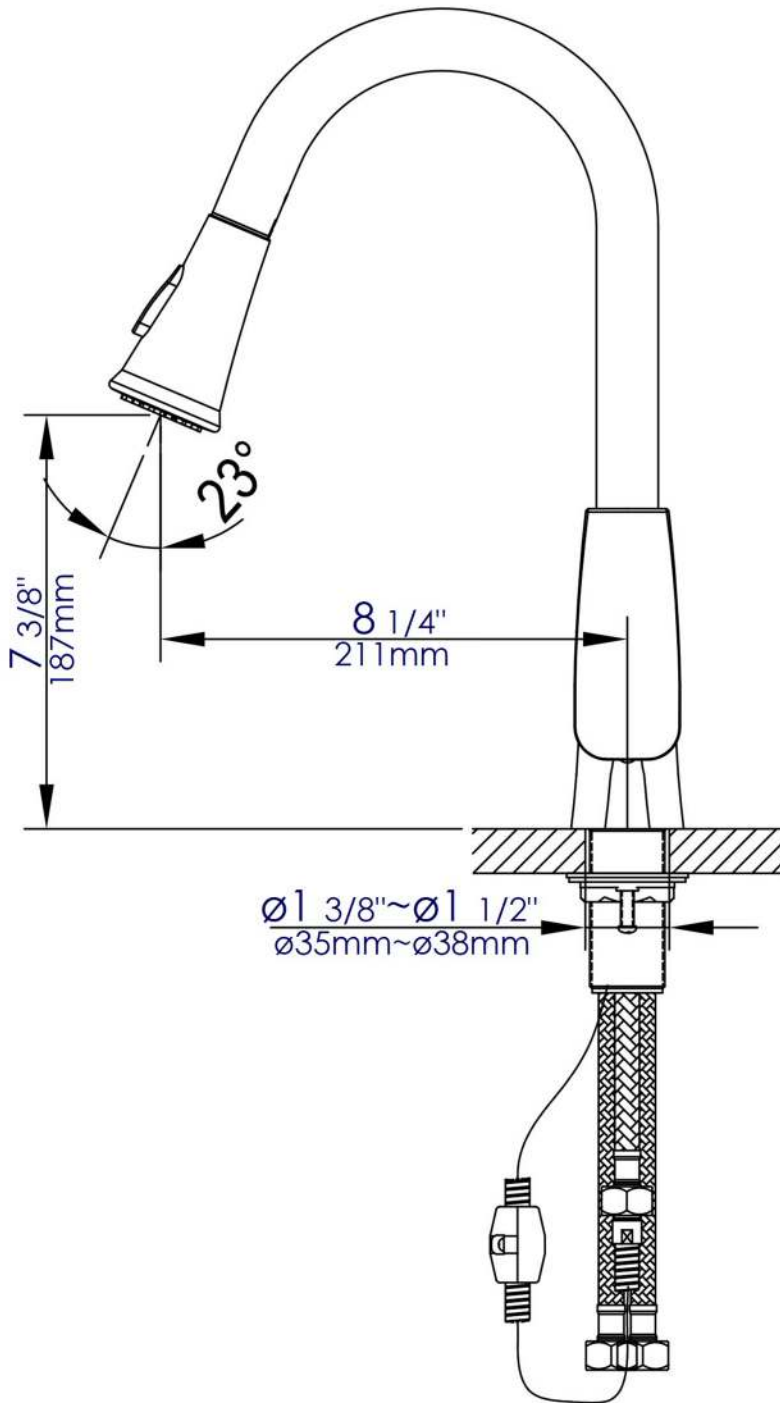

ABKF3889

Square Gooseneck Pull Down Kitchen Faucet

Note: All product dimensions are approximate and should be verified on site prior to installation.
Visit www.ALFIbrand.com for more information.