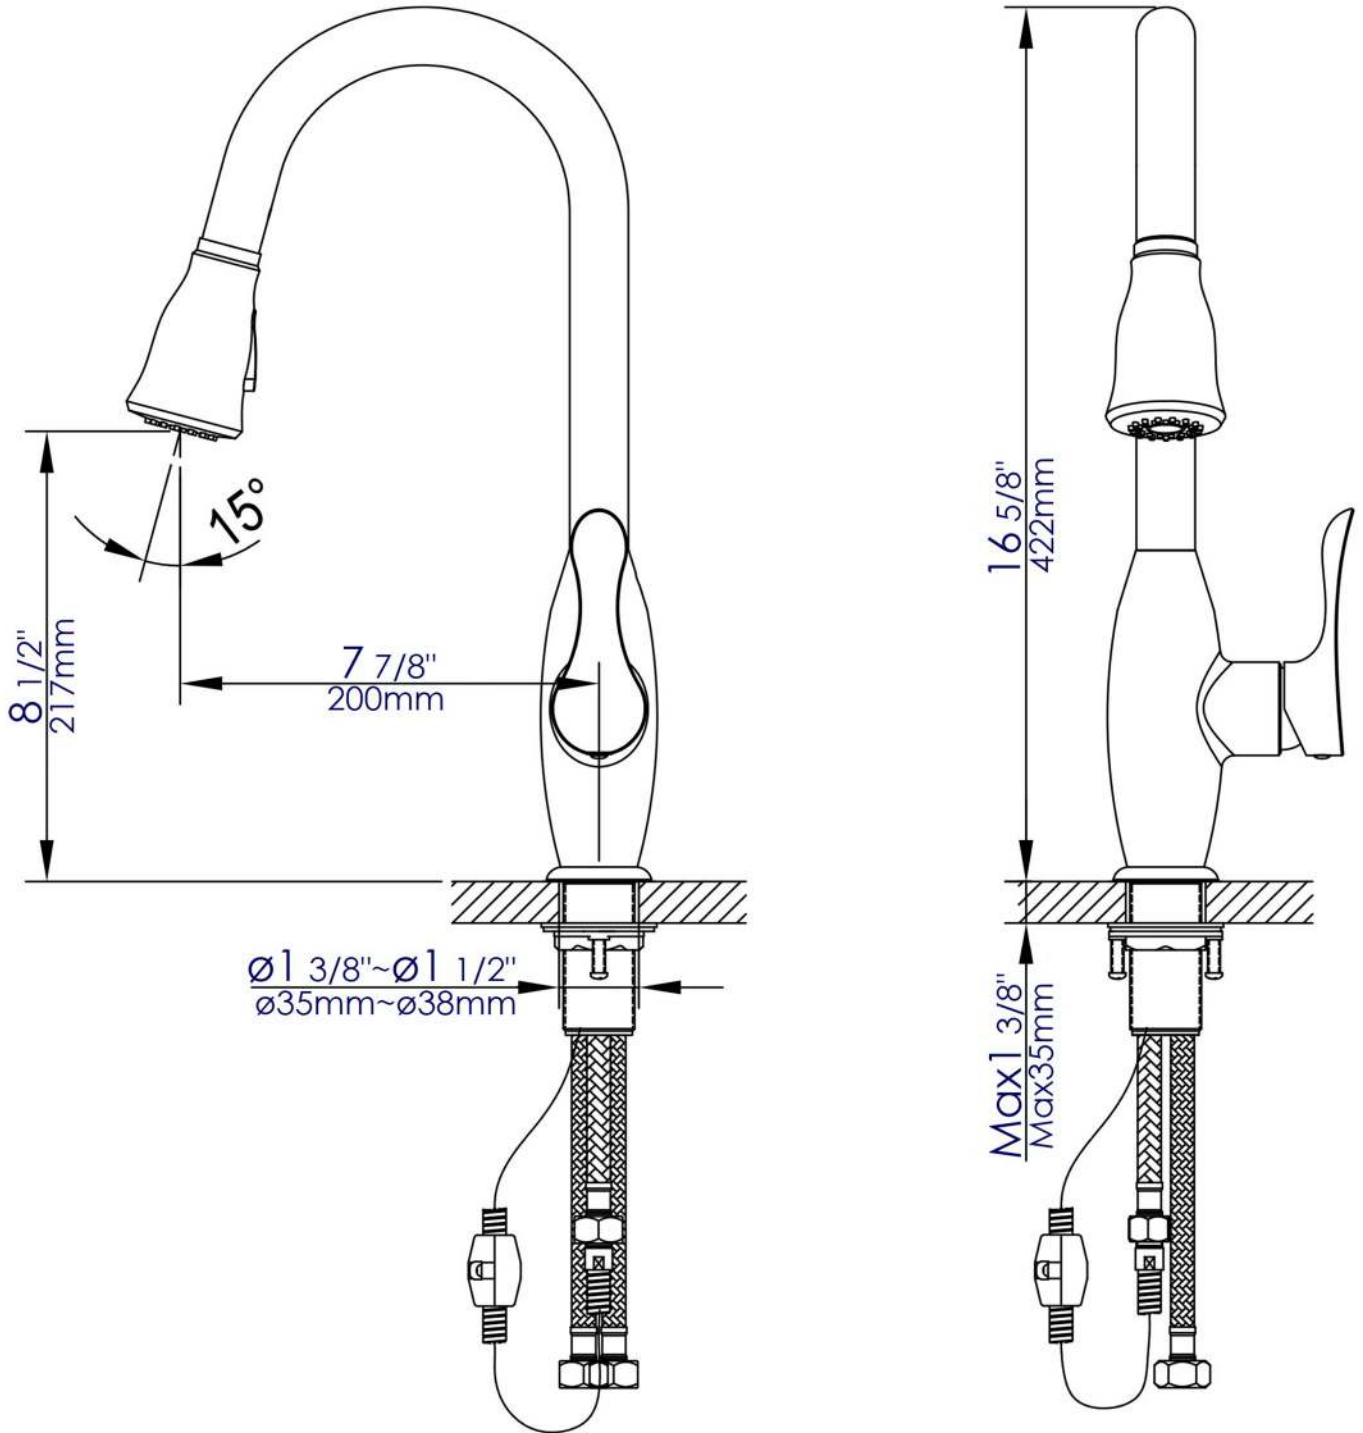

**ABKF3783** Traditional Gooseneck Pull Down Kitchen Faucet

**Note:** All product dimensions are approximate and should be verified on site prior to installation.  
Visit [www.ALFIbrand.com](http://www.ALFIbrand.com) for more information.