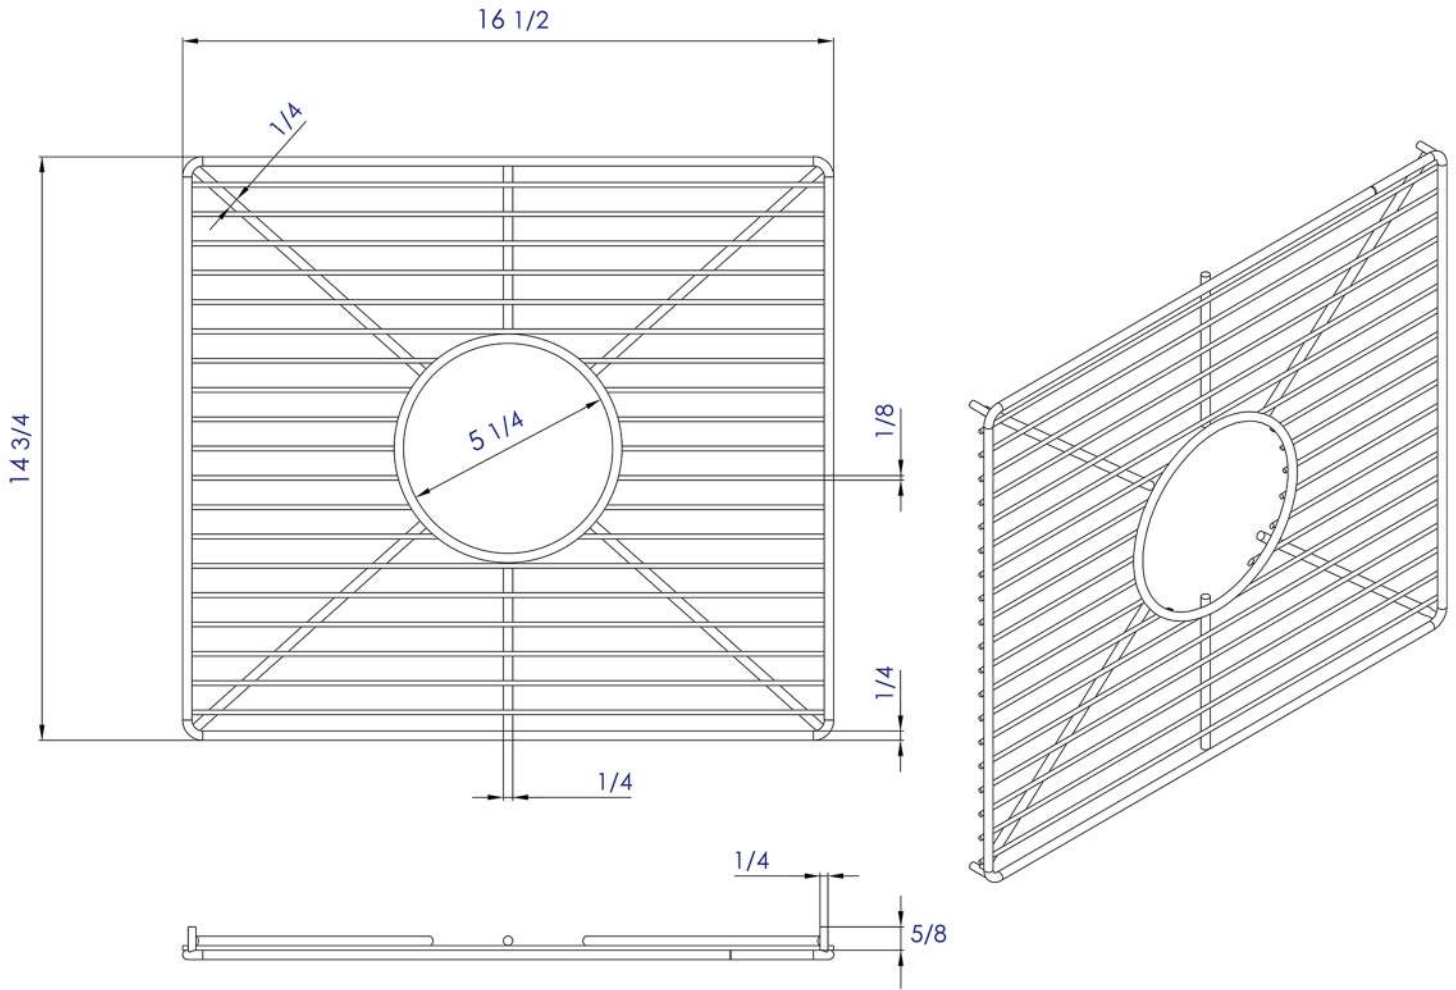

ABGR3918

Stainless Steel Kitchen Sink Grid For AB3918DB,
AB3918ARCH

Note: All product dimensions are approximate and should be verified on site prior to installation.

Visit www.ALFIbrand.com for more information.