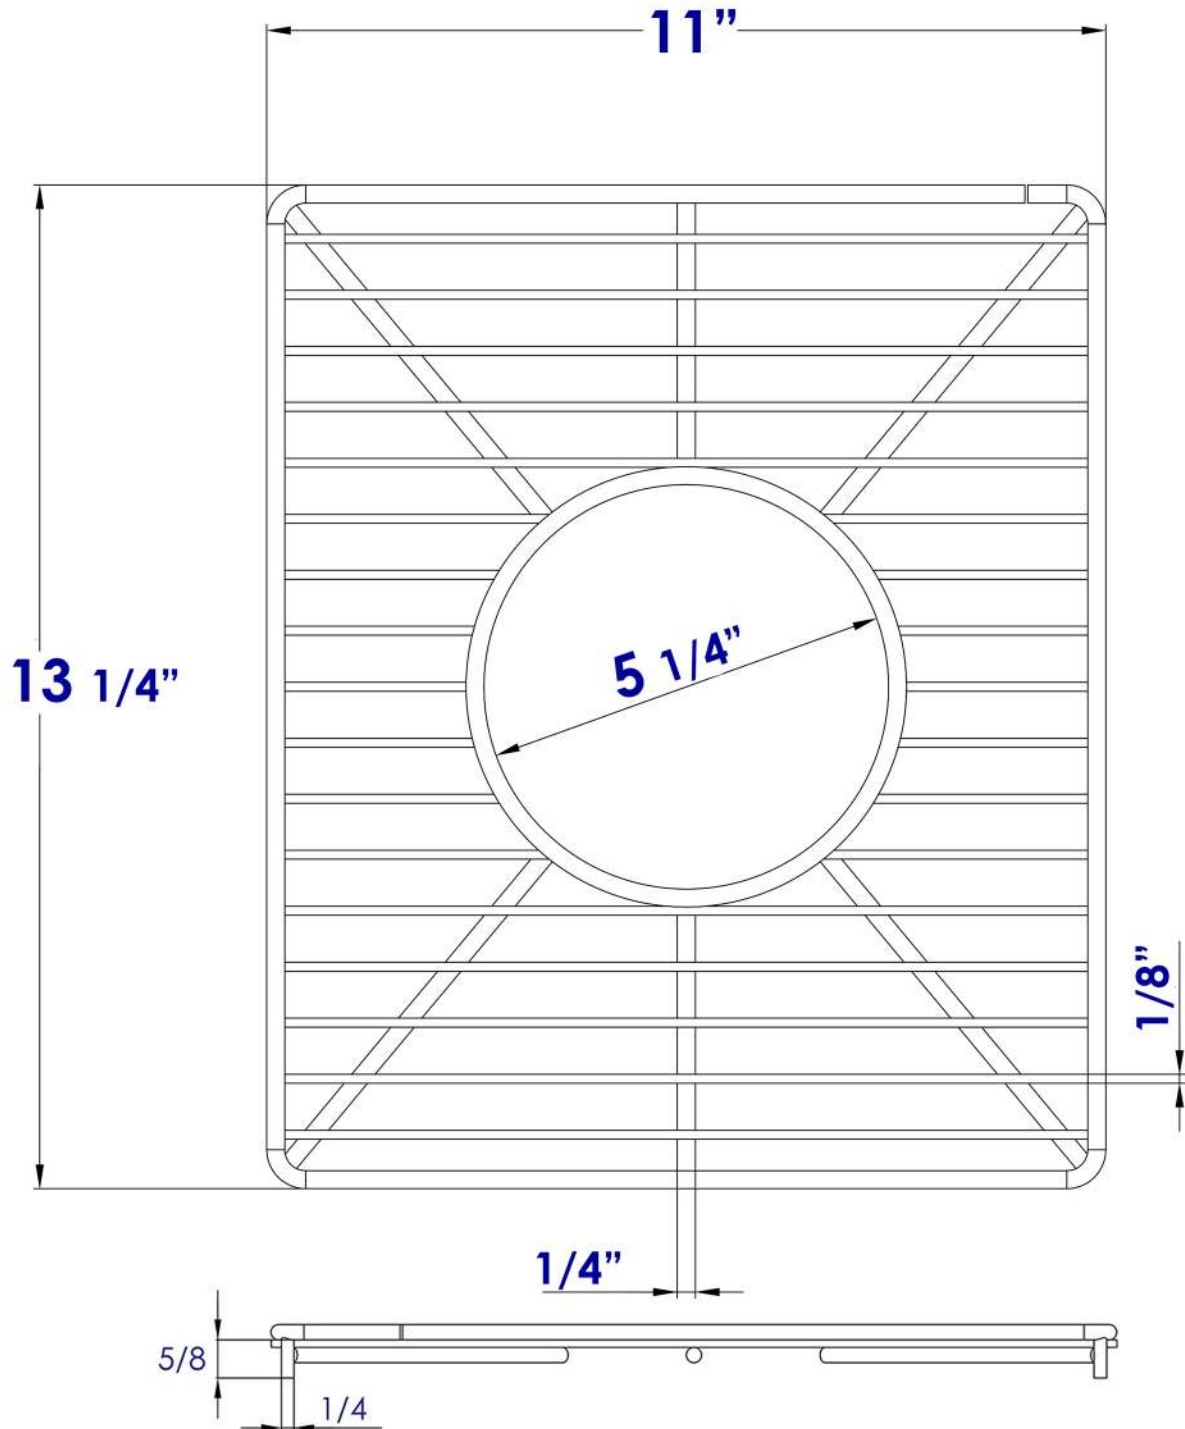

**ABGR3618S**

Stainless Steel Kitchen Sink Grid For Small Side Of  
AB3618DB, AB3618ARCH

**Note:** All product dimensions are approximate and should be verified on site prior to installation.  
Visit [www.ALFIbrand.com](http://www.ALFIbrand.com) for more information.