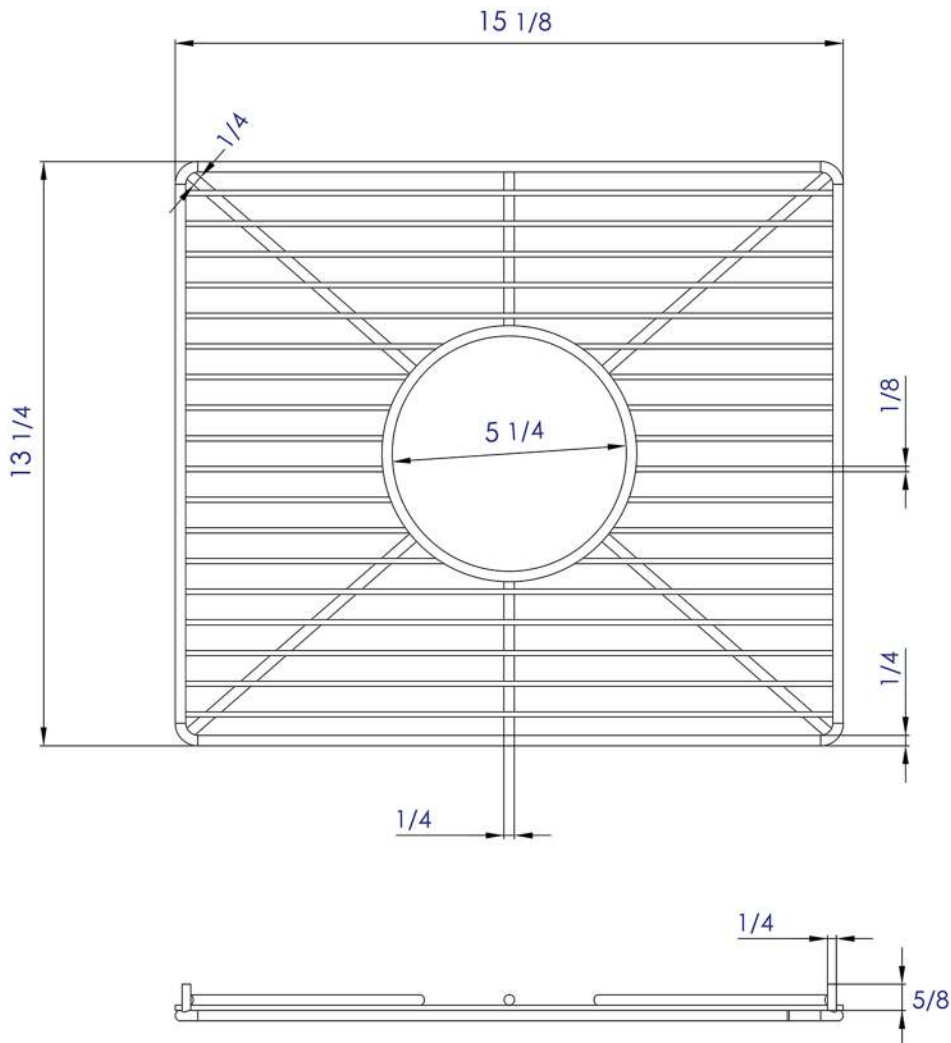

**ABGR3618L**

Stainless Steel Kitchen Sink Grid For Large Side Of  
AB3618DB, AB3618ARCH

**Note:** All product dimensions are approximate and should be verified on site prior to installation.

Visit [www.ALFIbrand.com](http://www.ALFIbrand.com) for more information.