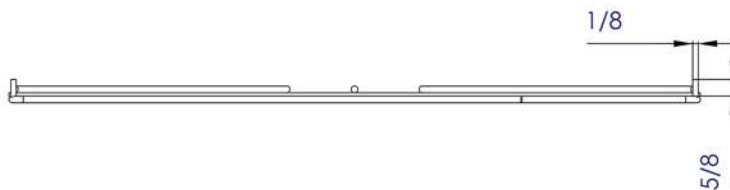

ABGR3018

Stainless Steel Kitchen Sink Grid

Note: All product dimensions are approximate and should be verified on site prior to installation.
Visit www.ALFIbrand.com for more information.