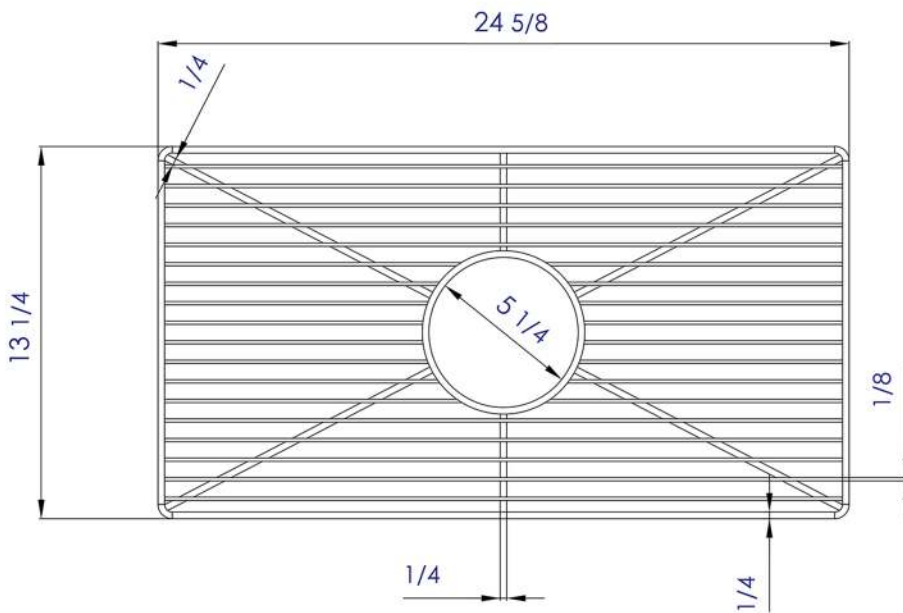

ABGR3018

Stainless Steel Kitchen Sink Grid

Note: All product dimensions are approximate and should be verified on site prior to installation.
Visit www.ALFIbrand.com for more information.