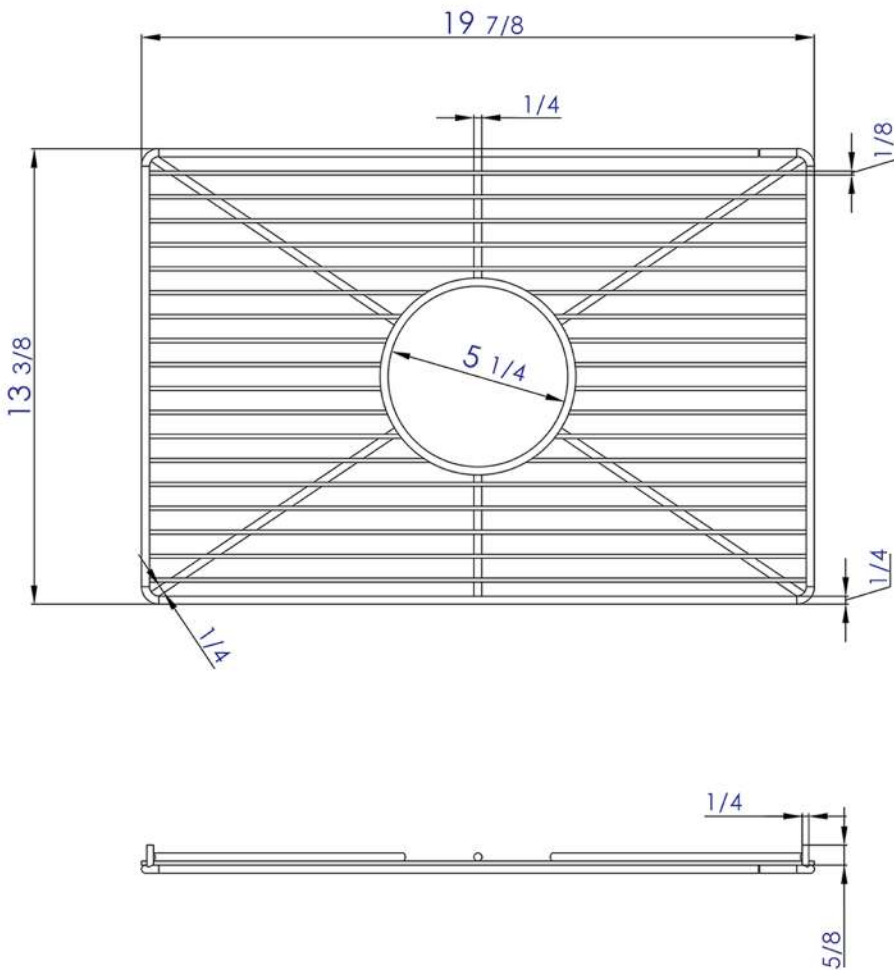

ABGR2418

Stainless Steel Kitchen Sink Grid

Note: All product dimensions are approximate and should be verified on site prior to installation.

Visit www.ALFIbrand.com for more information.