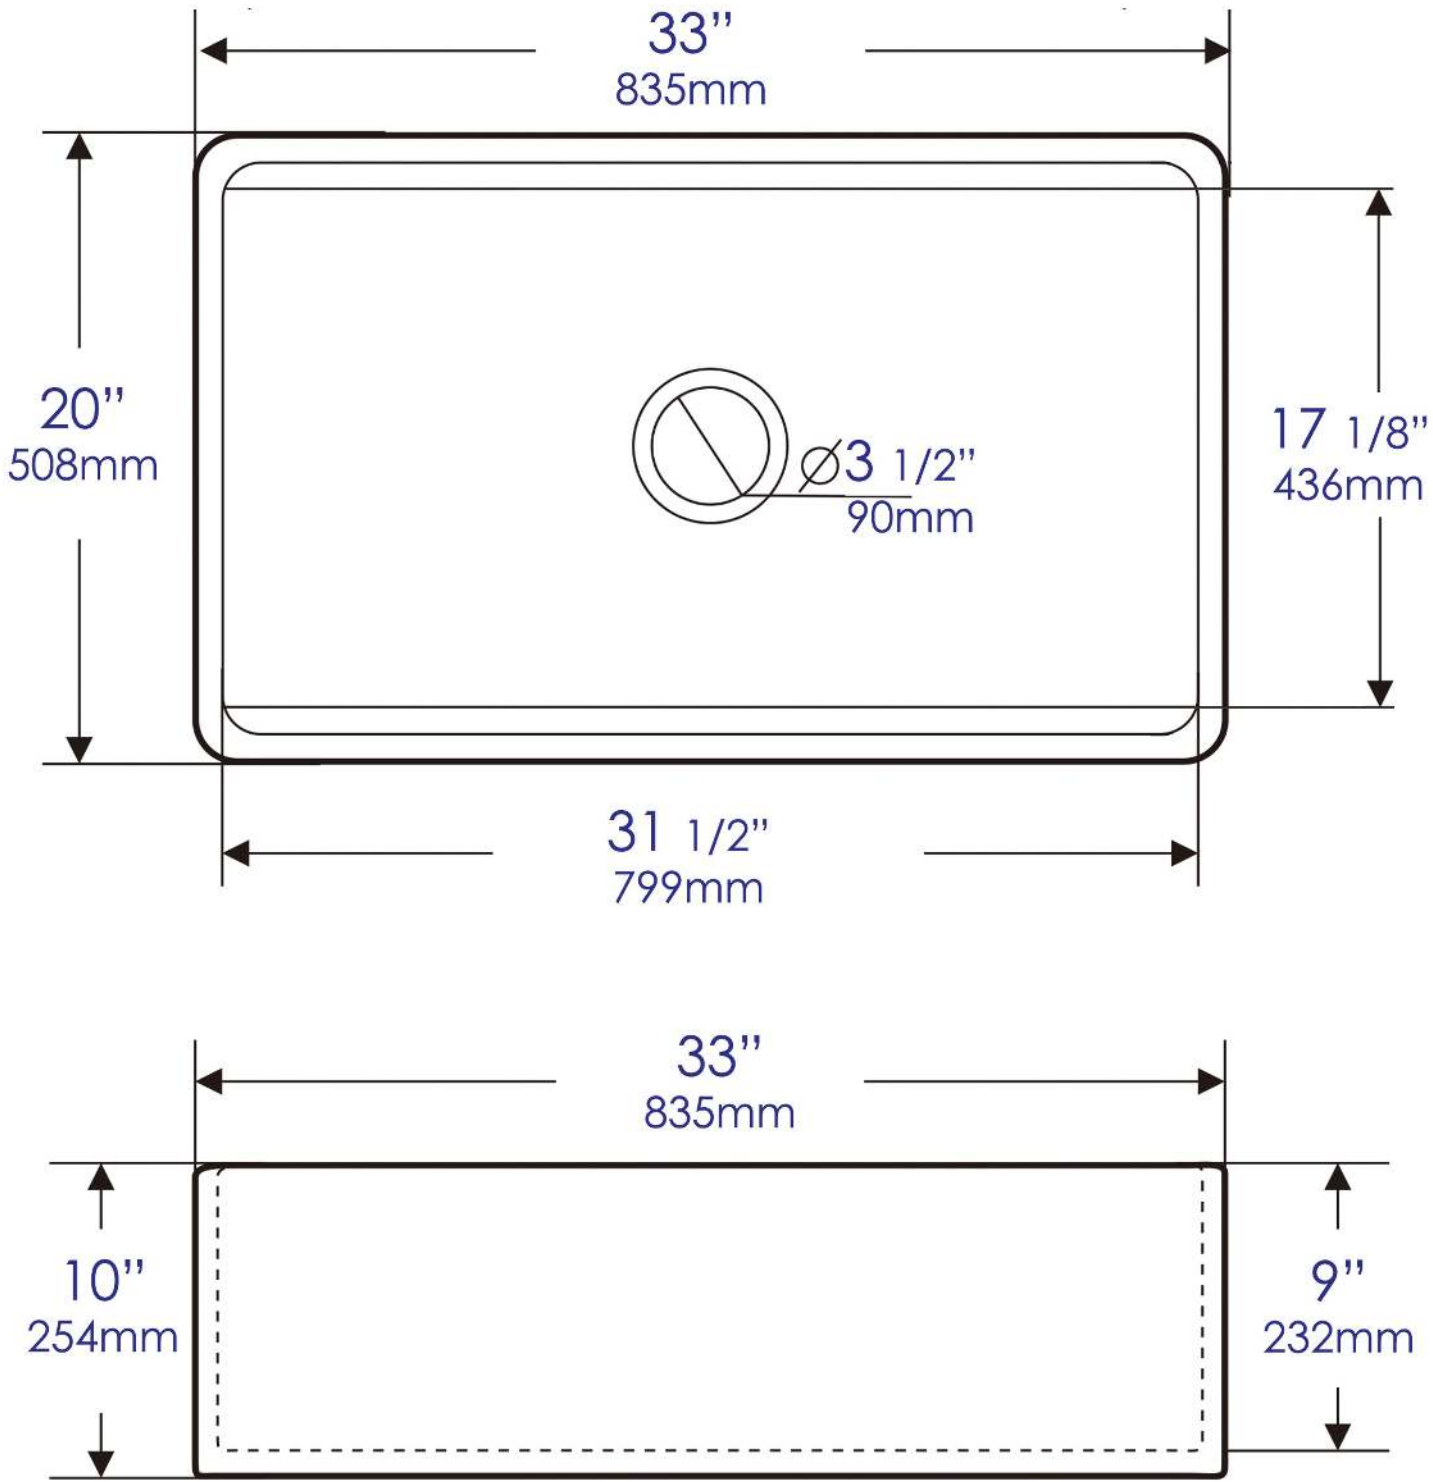

ABFS3320S

White Smooth Apron Workstation 33" x 20"
Single Bowl Step Rim Fireclay Farm Sink
with Accessories

Note: All product dimensions are approximate and should be verified on site prior to installation.