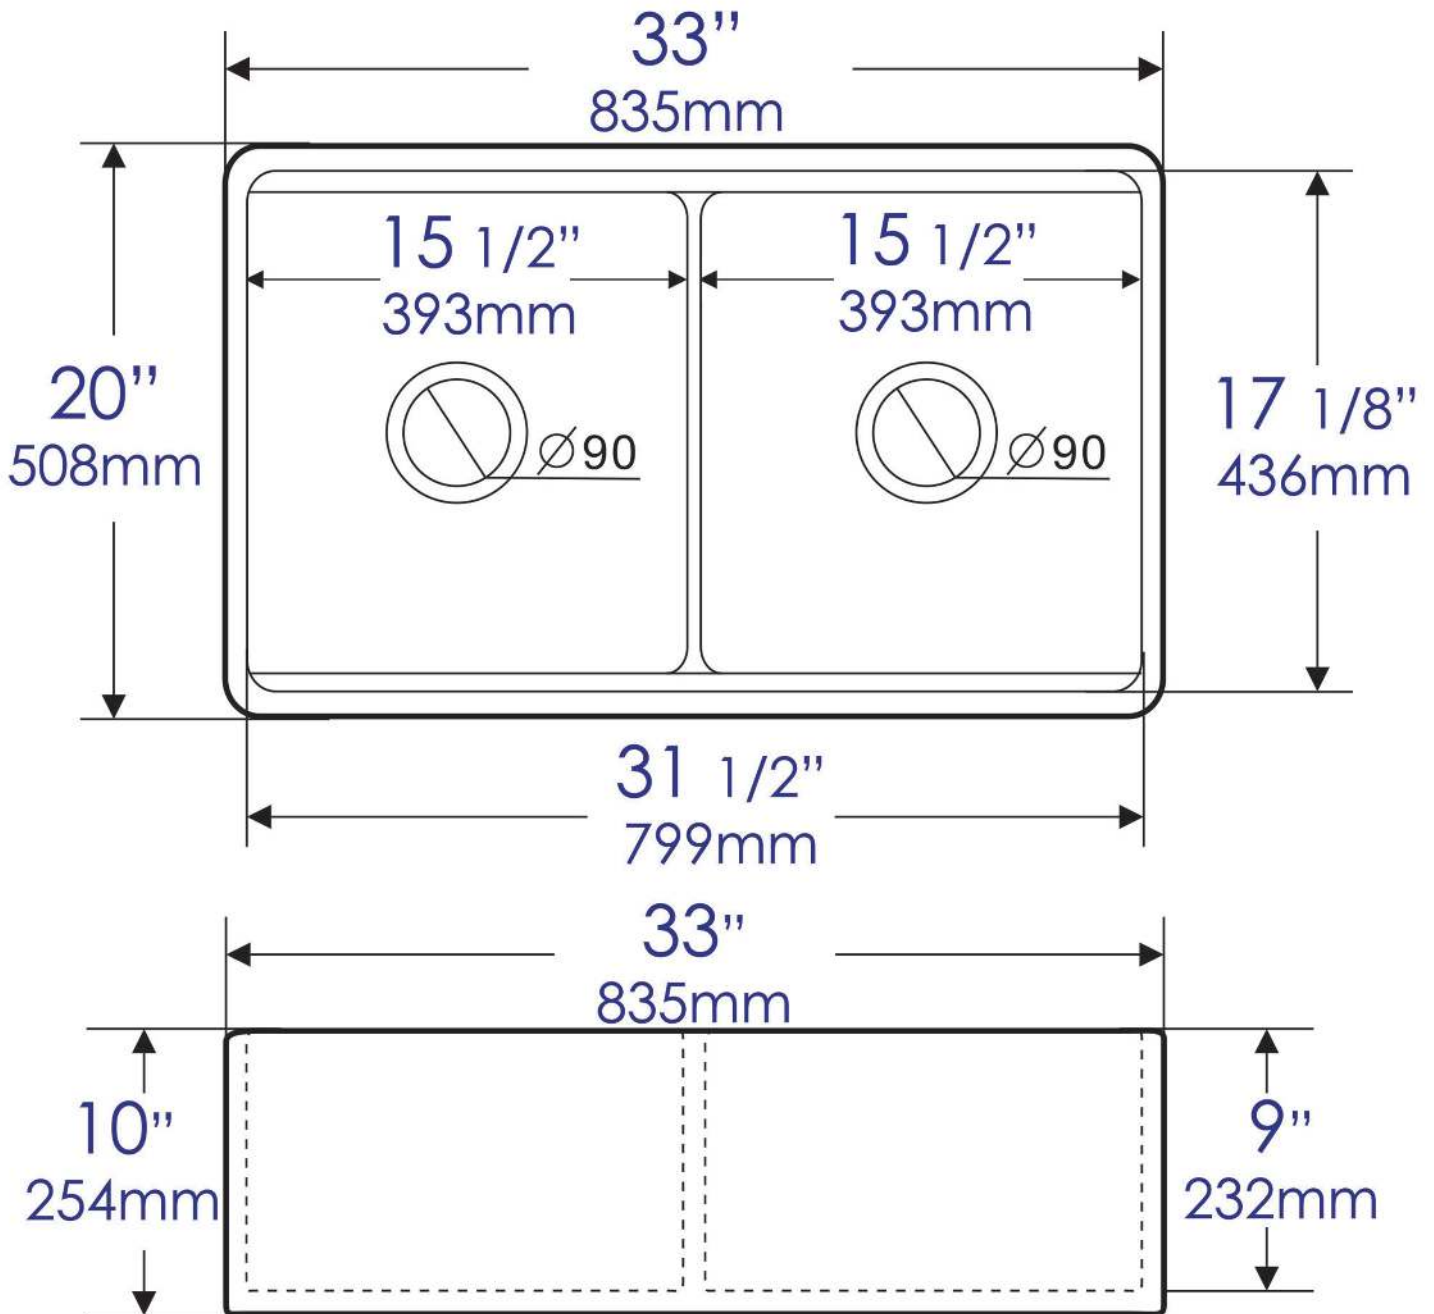

ABFS3320D

33" x 20" Workstation Double Bowl Step Rim
Fireclay Farm Sink with Accessories

Note: All product dimensions are approximate and should be verified on site prior to installation.

Visit www.ALFIbrand.com for more information.