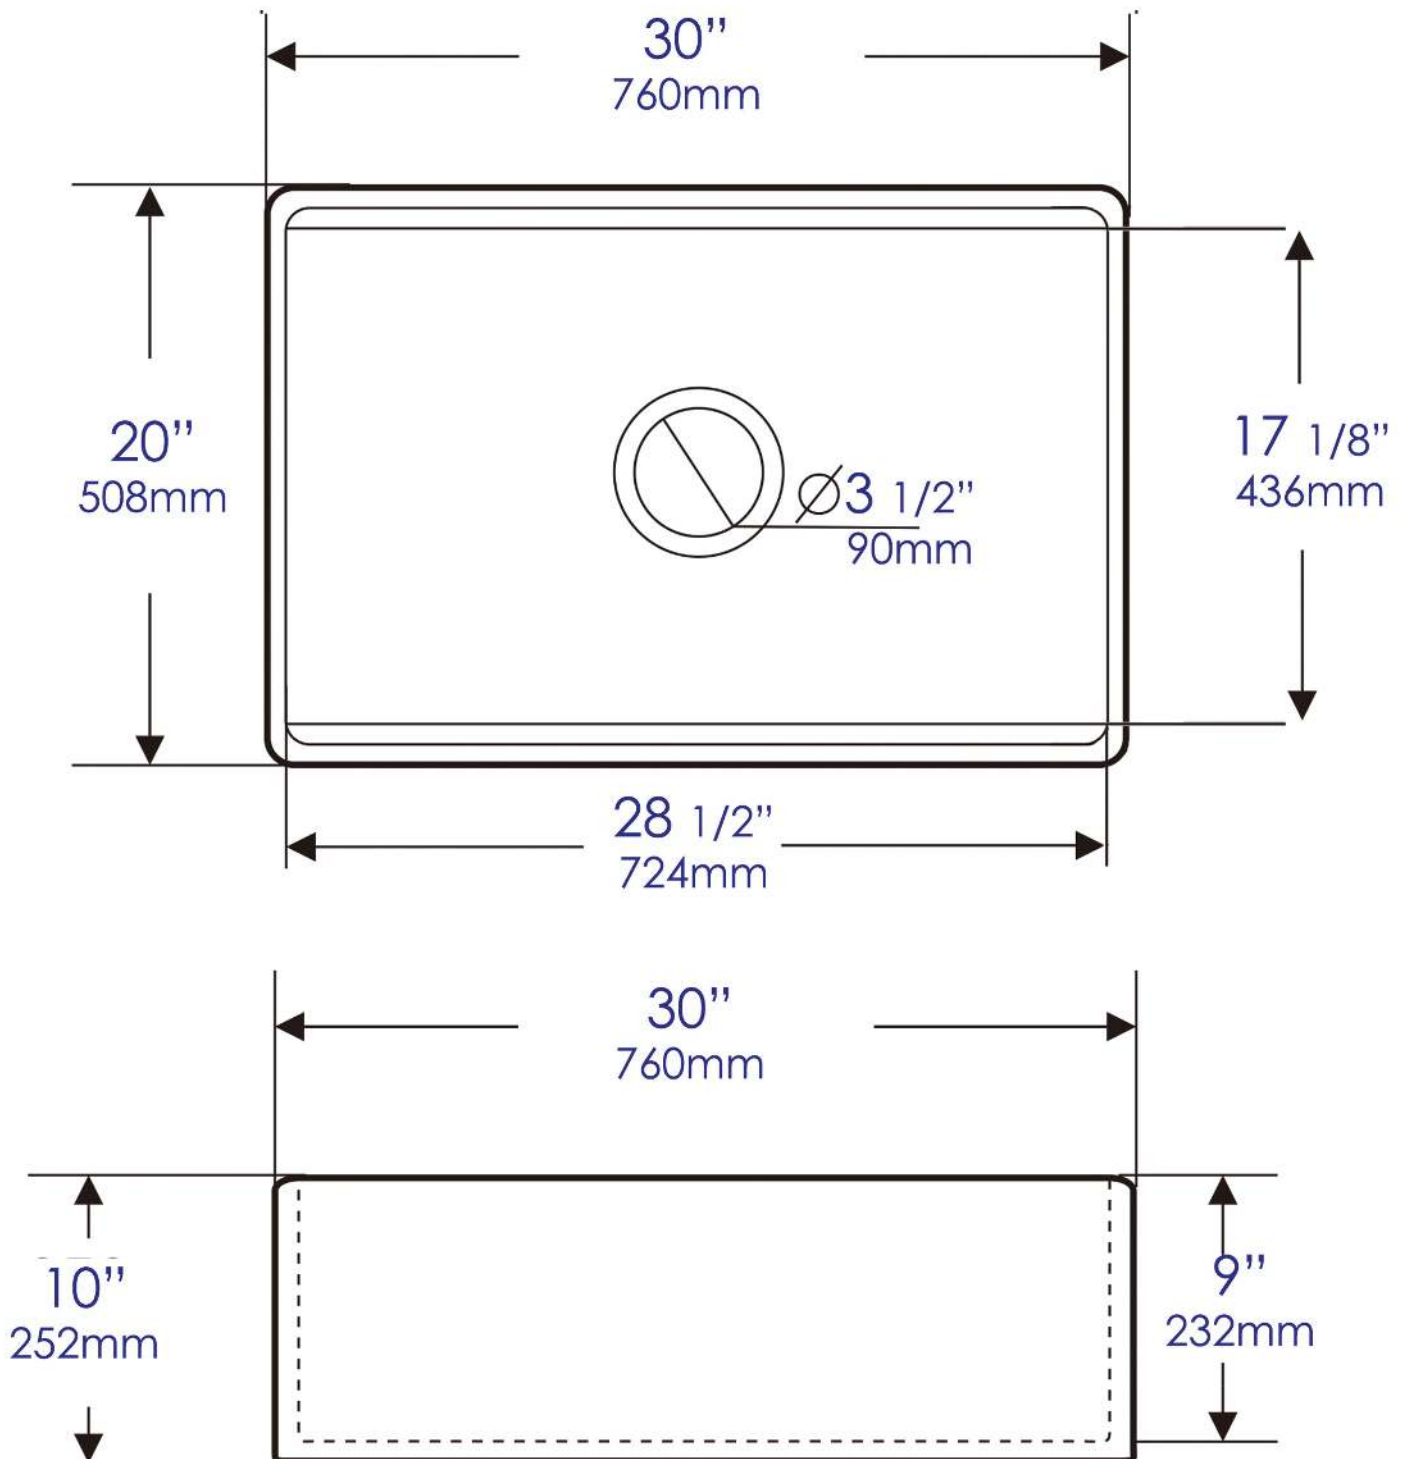

ABFS3020

Smooth Apron Workstation 30" x 20"
Single Bowl Step Rim Fireclay Farm Sink
with Accessories

Note: All product dimensions are approximate and should be verified on site prior to installation.

Visit www.ALFIbrand.com for more information.