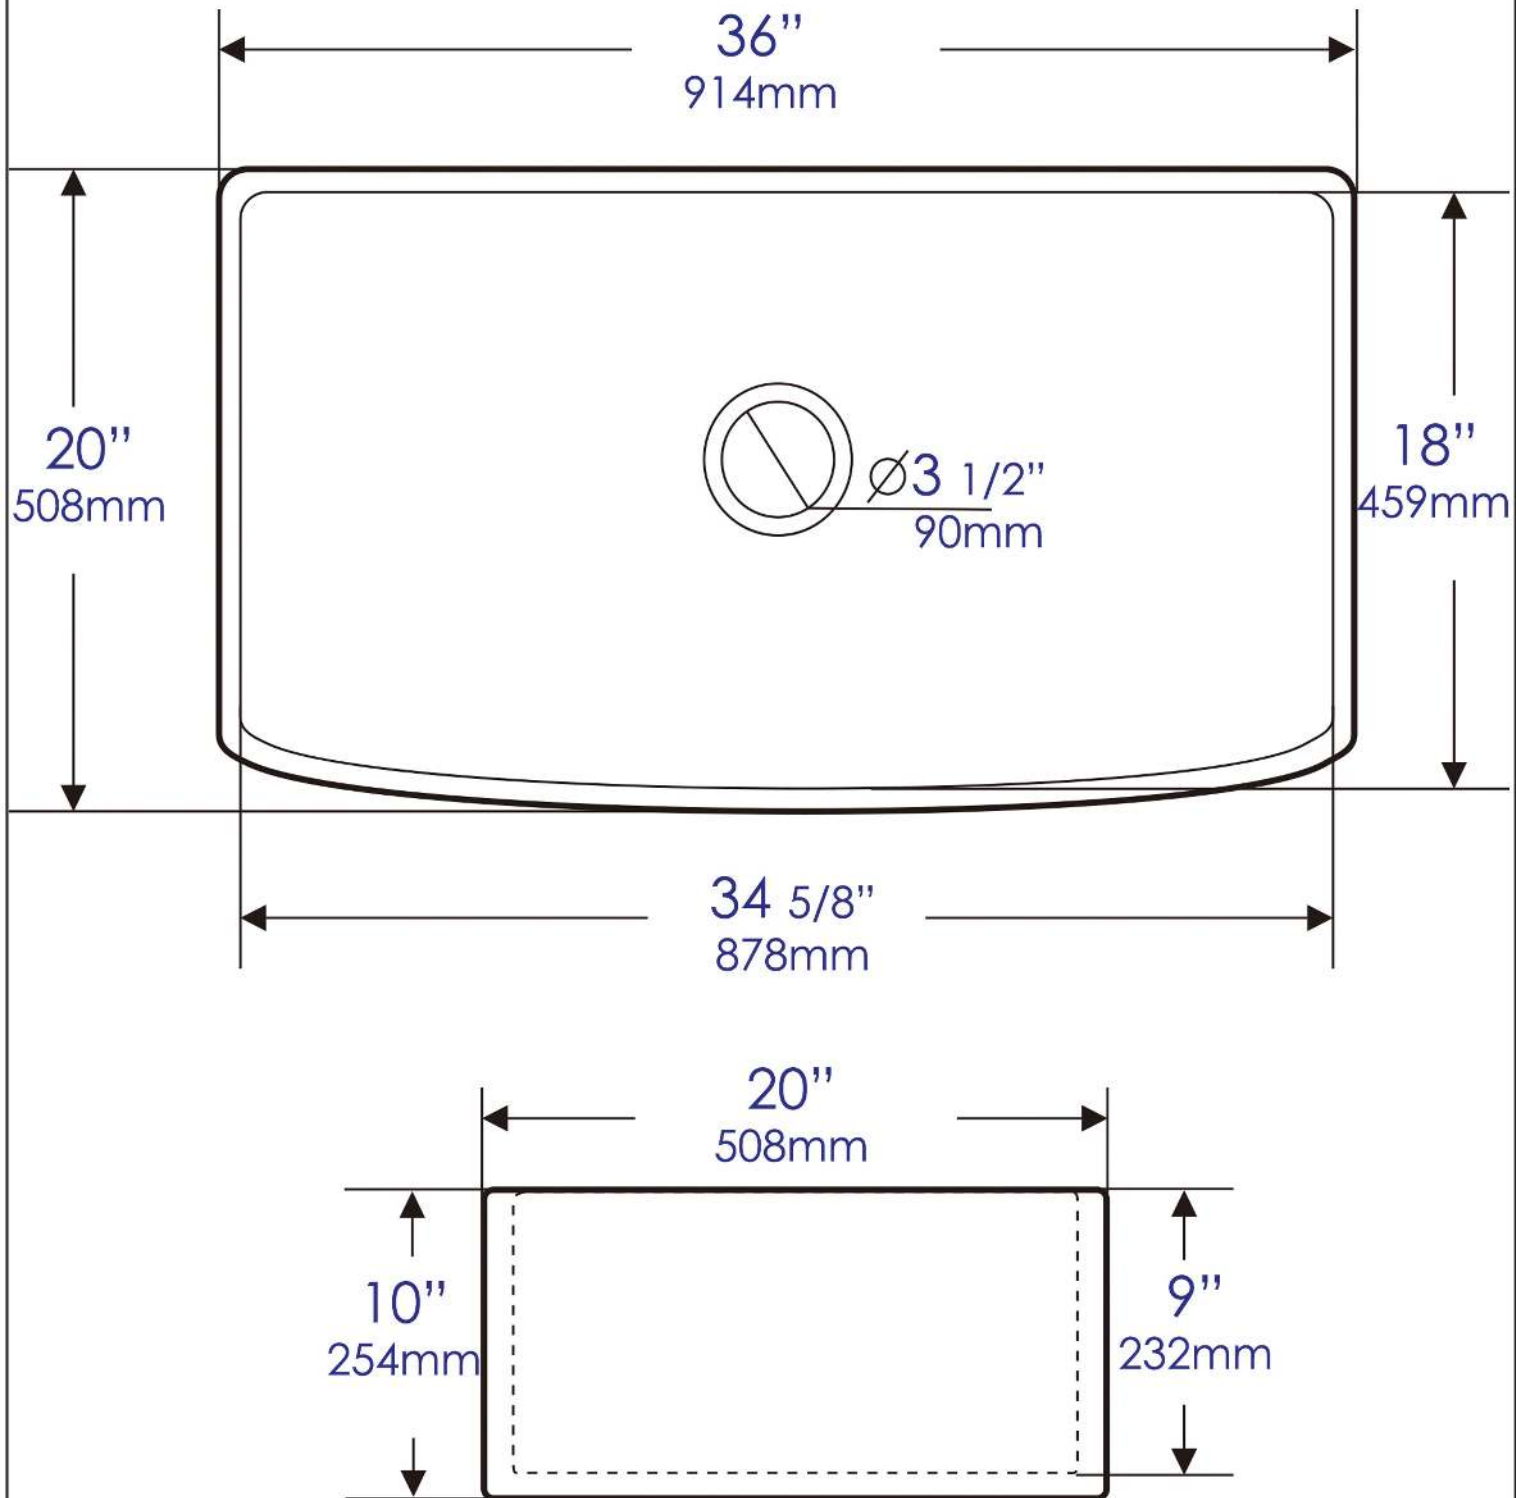

ABFC3620S

Smooth Curved Apron 36" x 20" Single Bowl
Fireclay Farm Sink

Note: All product dimensions are approximate and should be verified on site prior to installation.
Visit www.ALFIbrand.com for more information.