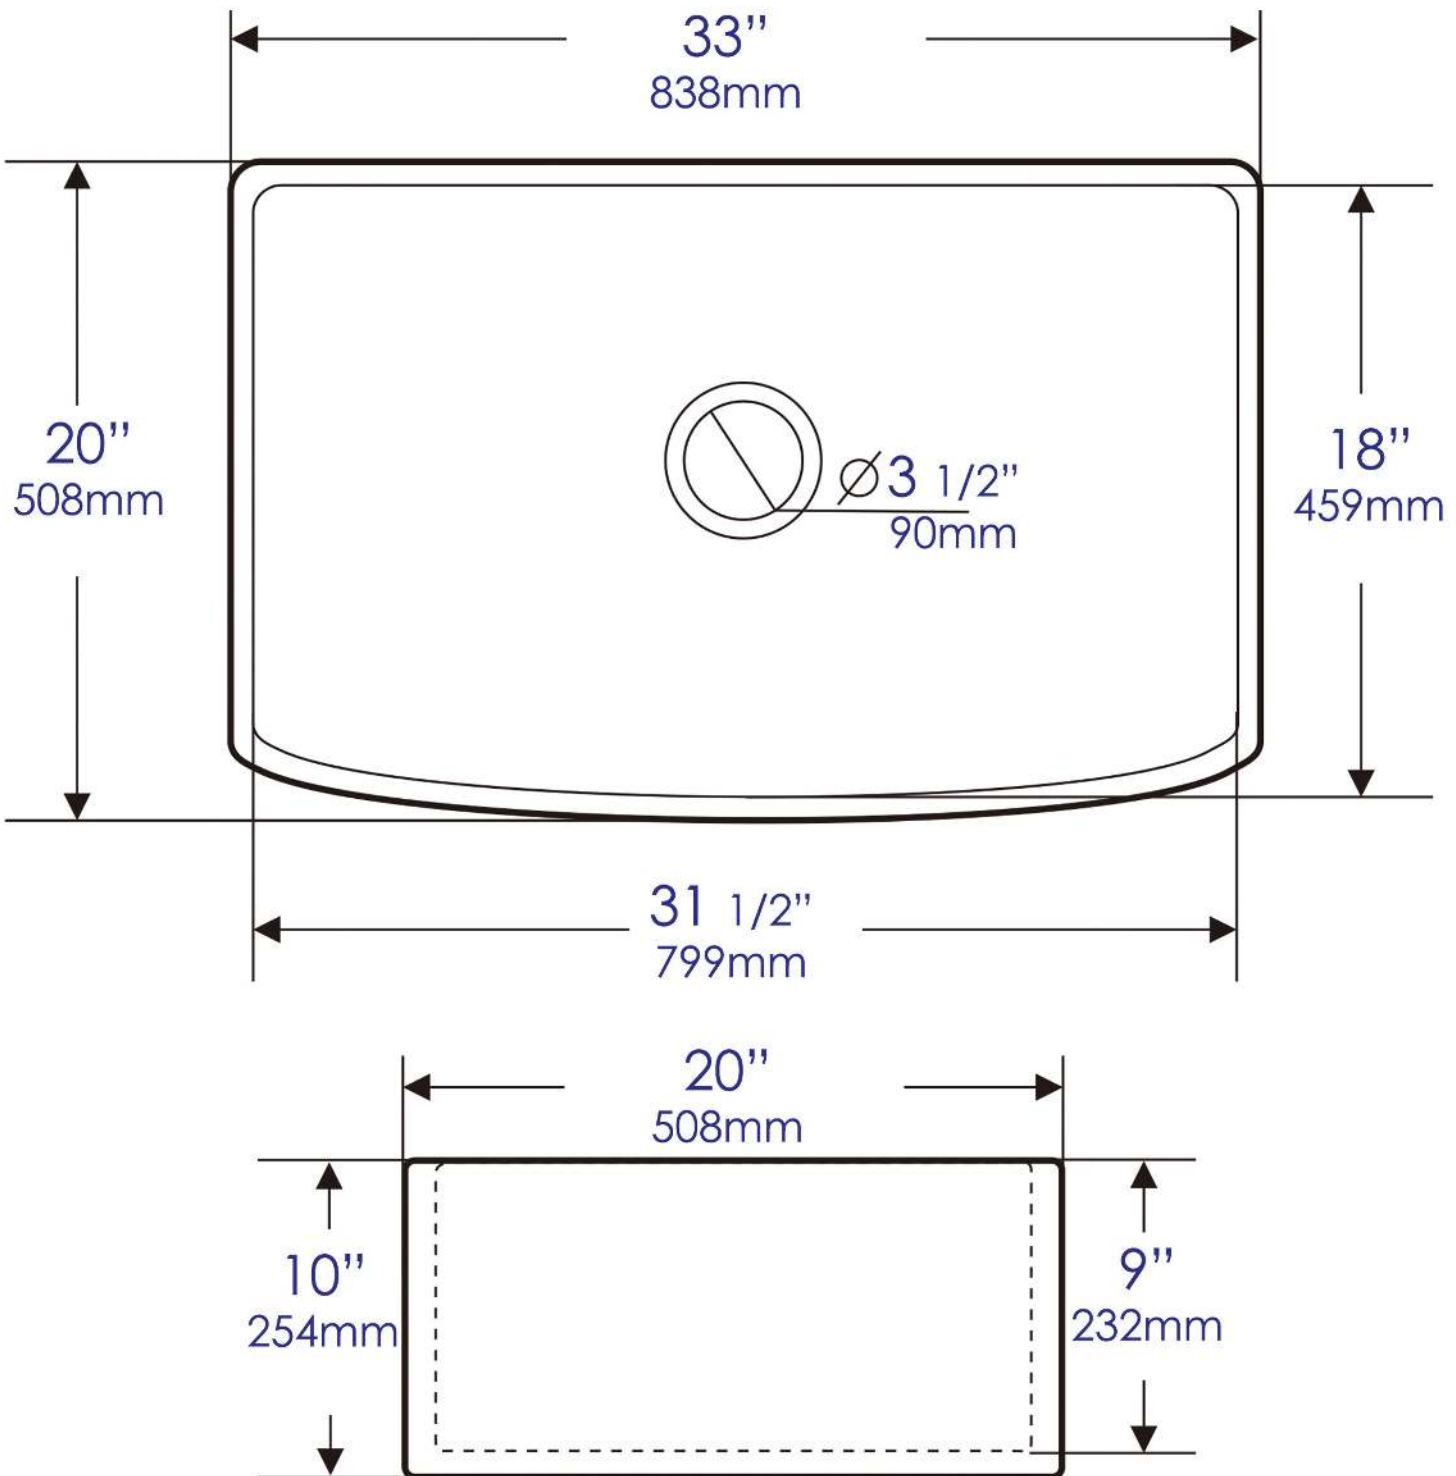

**ABFC3320S**

Smooth Curved Apron 33" x 20" Single Bowl  
Fireclay Farm Sink

**Note:** All product dimensions are approximate and should be verified on site prior to installation.  
Visit [www.ALFIbrand.com](http://www.ALFIbrand.com) for more information.