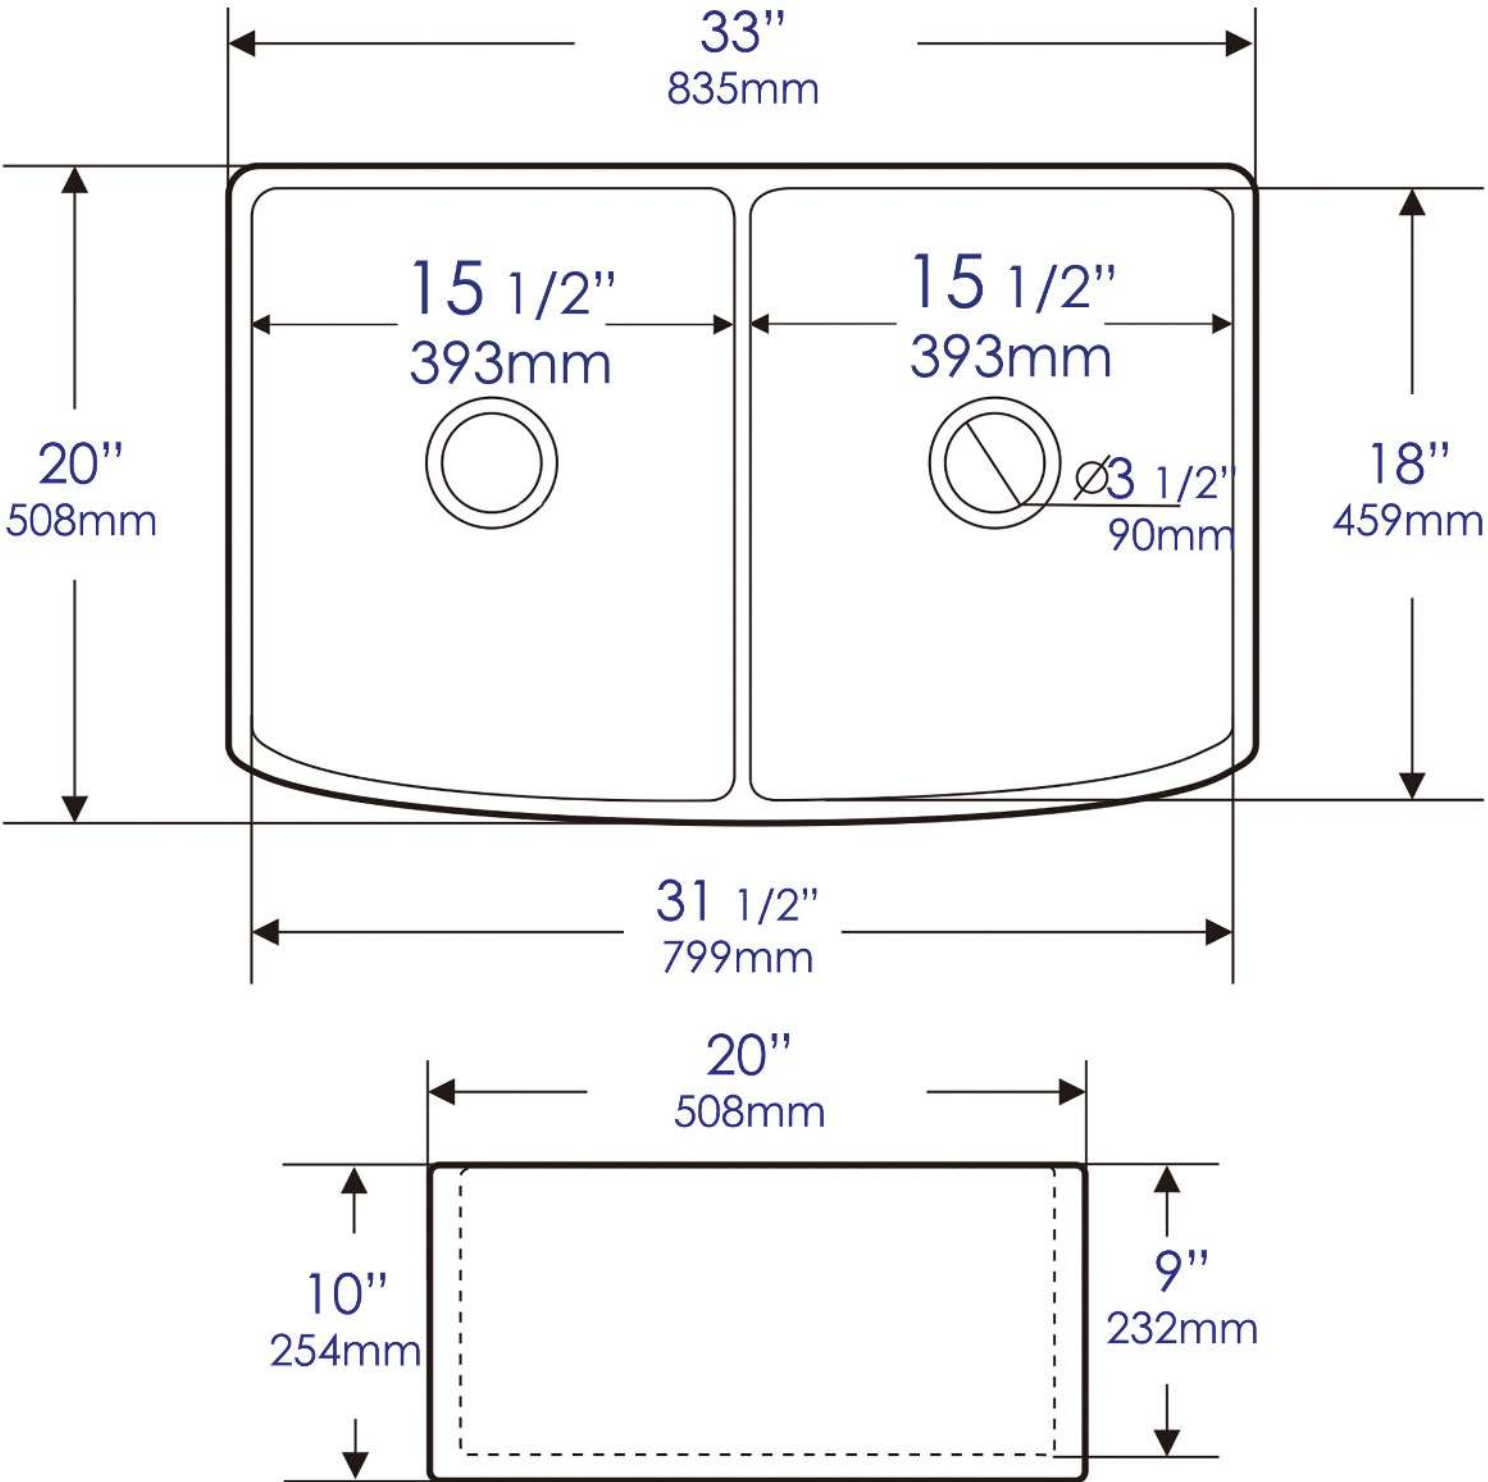

ABFC3320D

Smooth Curved Apron 33" x 20" Double Bowl
Fireclay Farm Sink

Note: All product dimensions are approximate and should be verified on site prior to installation.

Visit www.ALFIbrand.com for more information.