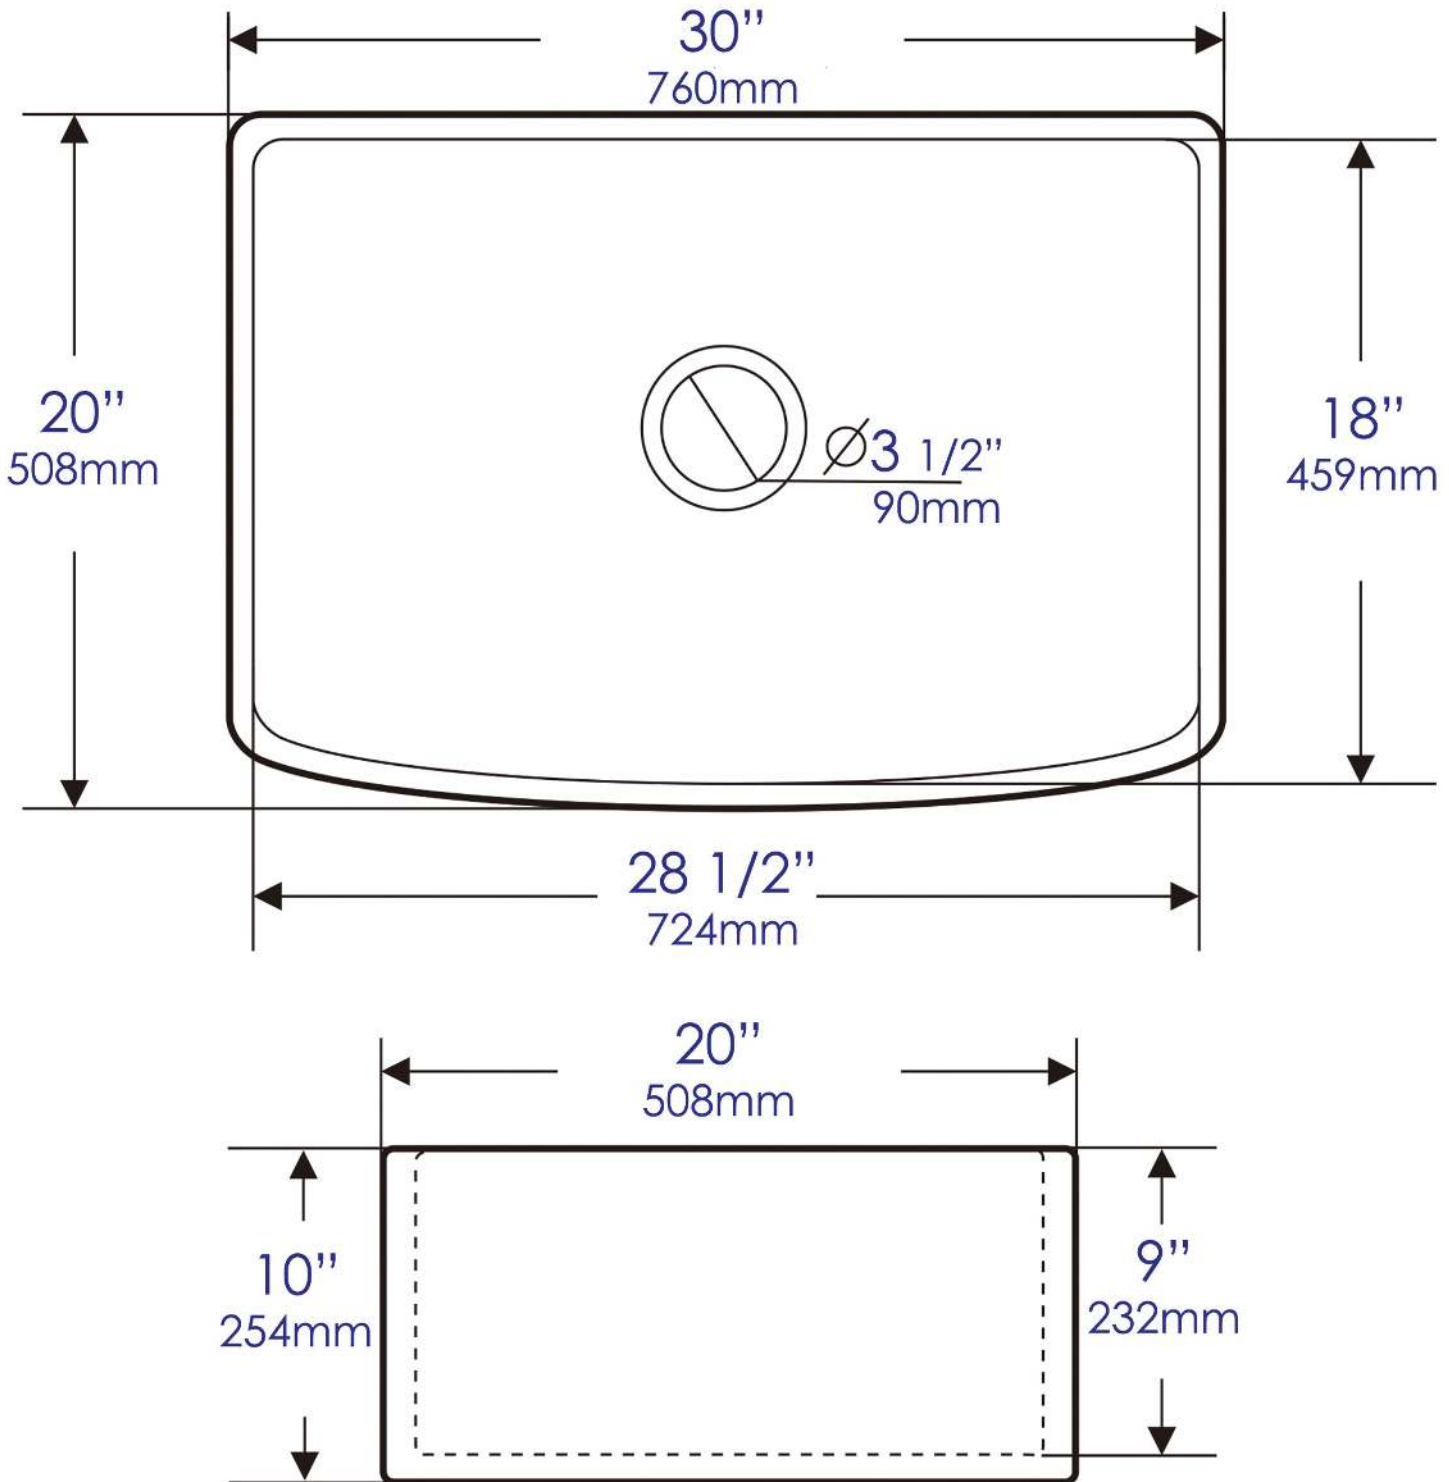

ABFC3020

Smooth Curved Apron 30" x 20" Single Bowl
Fireclay Farm Sink

Note: All product dimensions are approximate and should be verified on site prior to installation.
Visit www.ALFIbrand.com for more information.