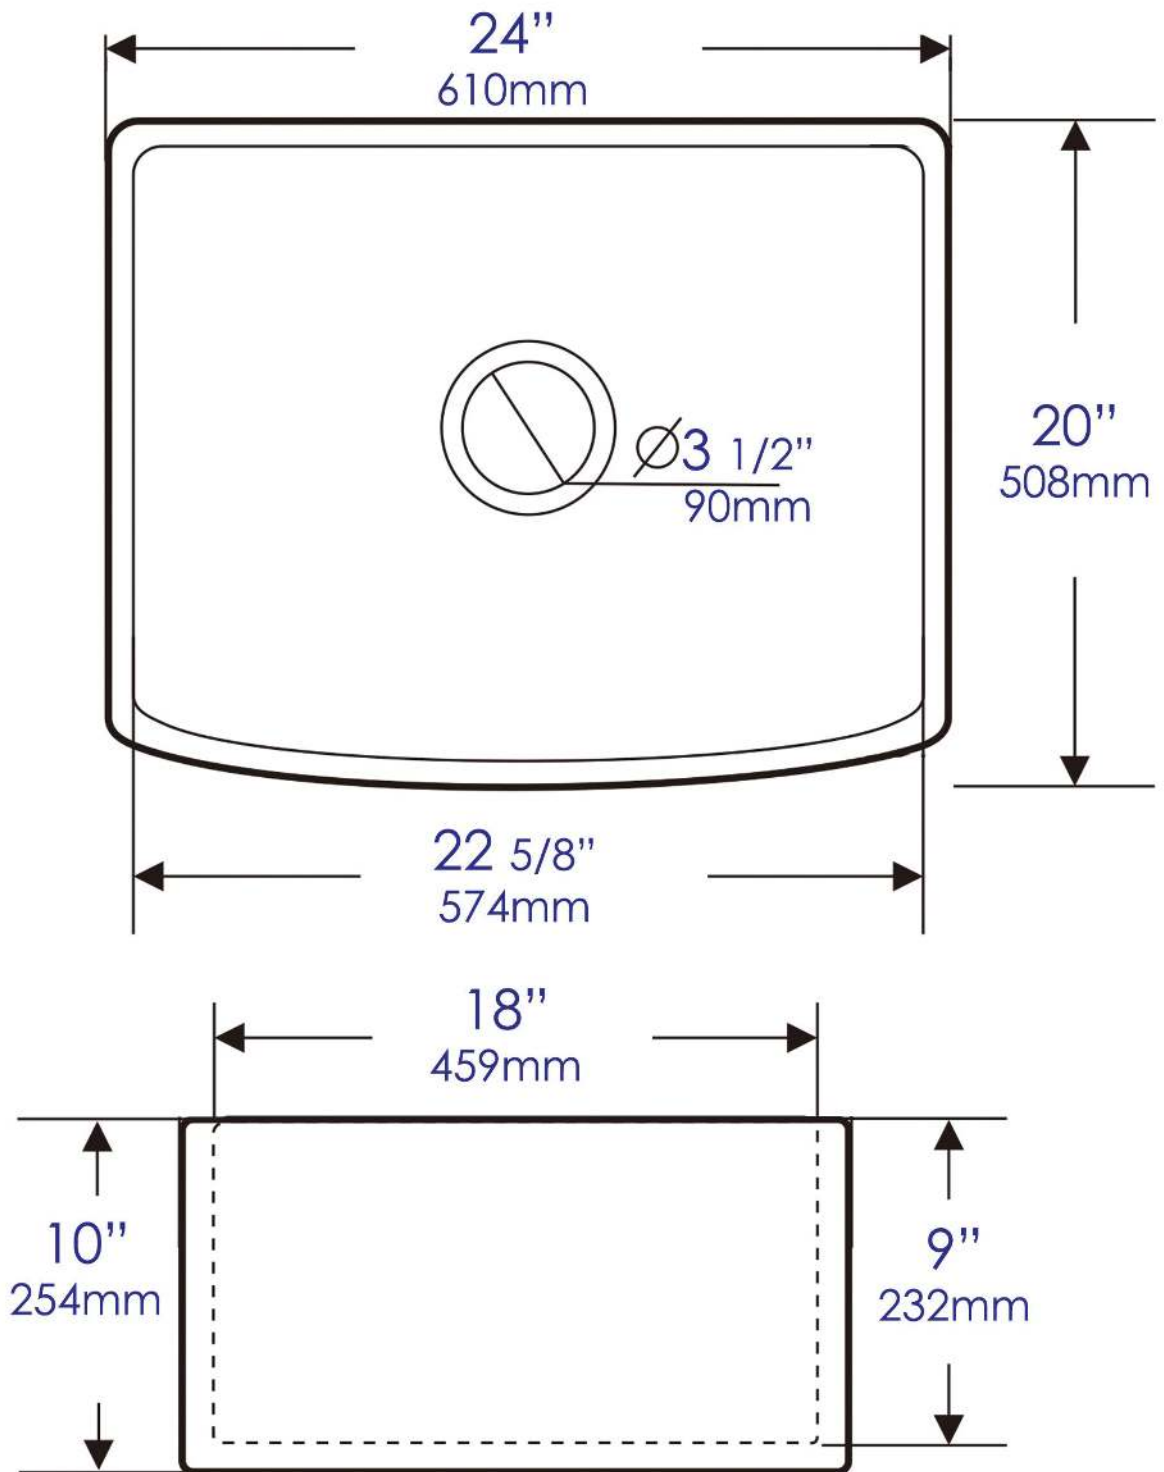

ABFC2420

Smooth Curved Apron 24" x 20" Single Bowl
Fireclay Farm Sink

Note: All product dimensions are approximate and should be verified on site prior to installation.
Visit www.ALFIbrand.com for more information.