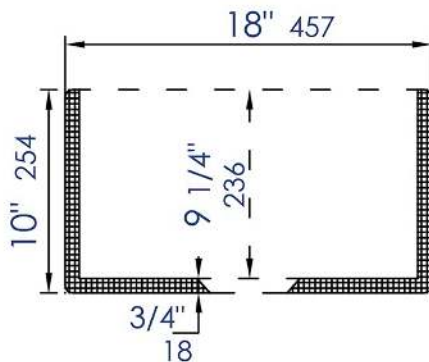

Top view

R1 7/8" 22.5
 F R2 1 5/8" 42

Front View

Side View

Note: All product dimensions are approximate and should be verified on site prior to installation.

Visit www.ALFIbrand.com for more information.