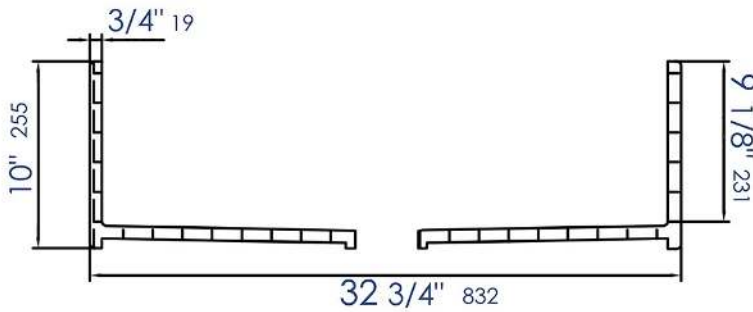

Top view

R1 7/8" 22.5
 F R2 1 5/8" 42

Front View

Side View

Note: All product dimensions are approximate and should be verified on site prior to installation.

Visit www.ALFIbrand.com for more information.