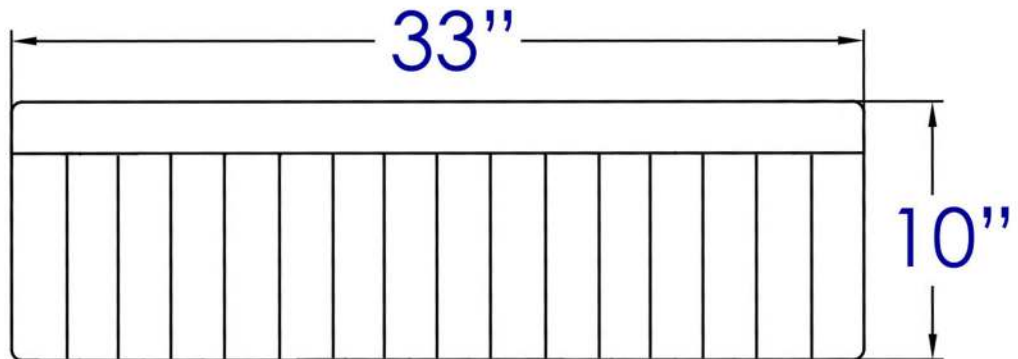

ABF3318D

Smooth Apron 33" x 18" Double Bowl
Fireclay Farm Sink

Top view

Front View

Side View

Note: All product dimensions are approximate and should be verified on site prior to installation.

Visit www.ALFIbrand.com for more information.