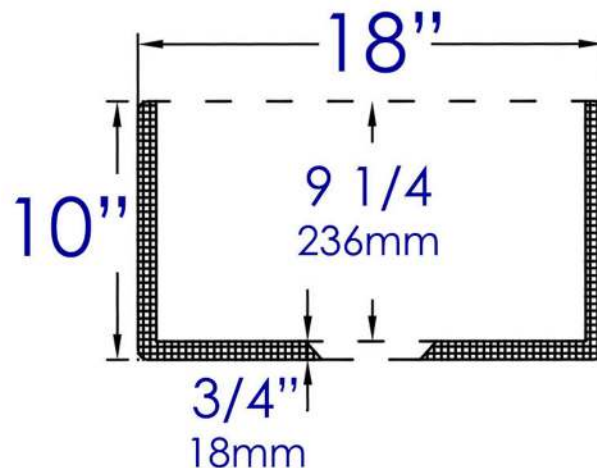

ABF3318D

Smooth Apron 33" x 18" Double Bowl
Fireclay Farm Sink

Top view

Front View

Side View

Note: All product dimensions are approximate and should be verified on site prior to installation.

Visit www.ALFIbrand.com for more information.