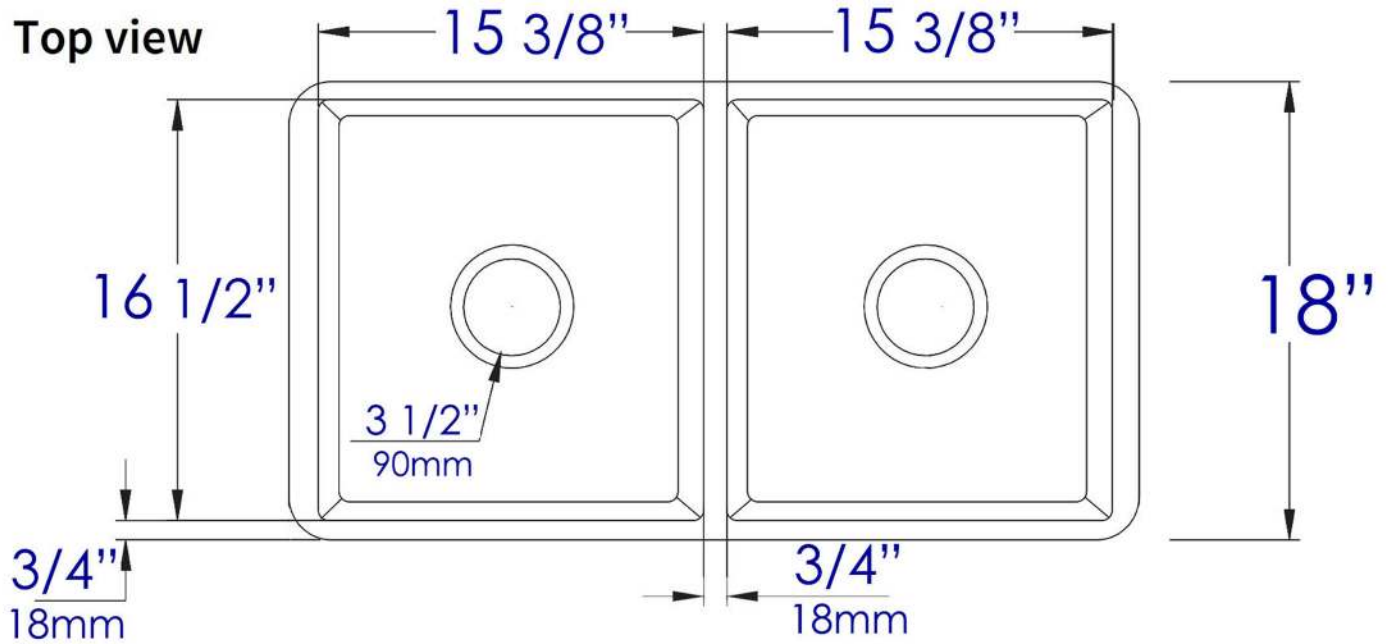

ABF3318D

Smooth Apron 33" x 18" Double Bowl
Fireclay Farm Sink

Top view

Front View

Side View

Note: All product dimensions are approximate and should be verified on site prior to installation.

Visit www.ALFIbrand.com for more information.