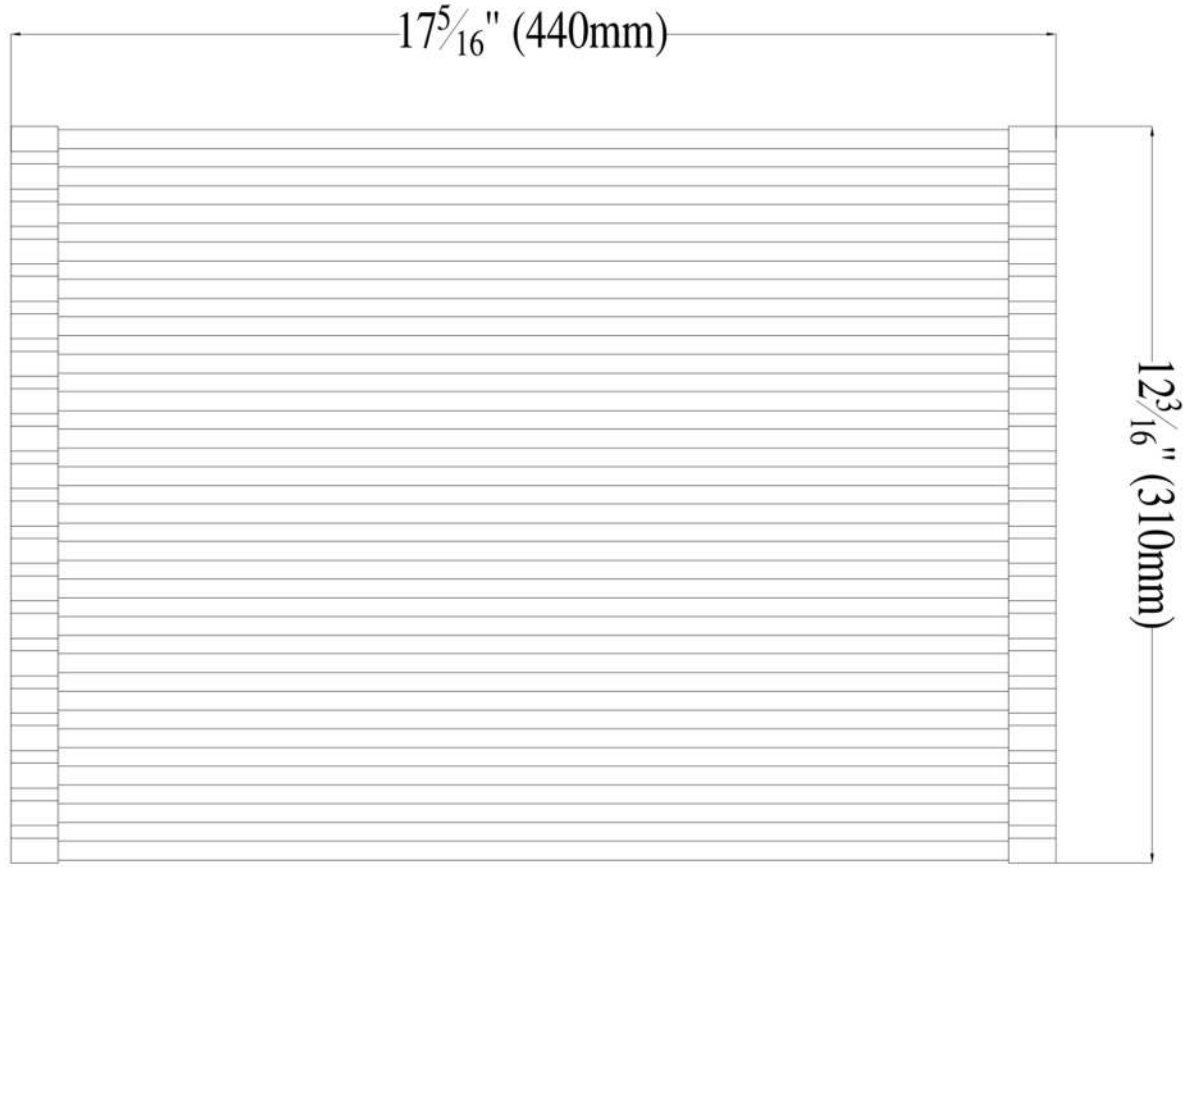

ABDM1813

18" X 13" Modern Stainless Steel Drain Mat For Kitchen

Note: All product dimensions are approximate and should be verified on site prior to installation.

Visit www.ALFIbrand.com for more information.