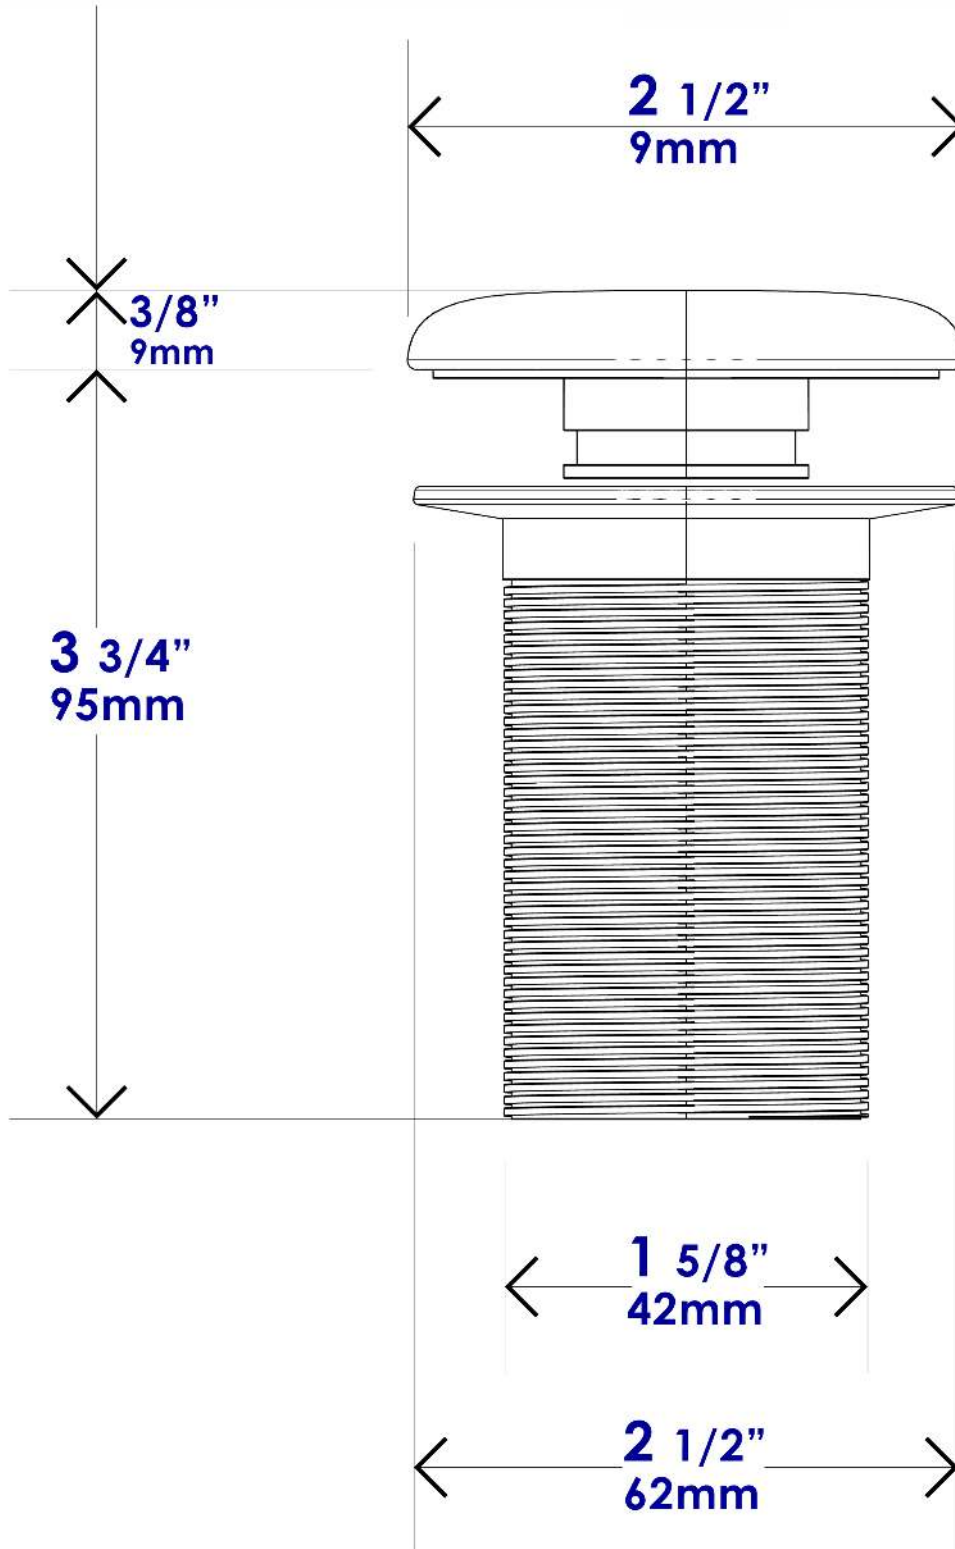

ABCO7055

ABCO7055 Solid Concrete Cap
Bathroom Sink Drain

Note: All product dimensions are approximate and should be verified on site prior to installation.
Visit www.ALFIbrand.com for more information.